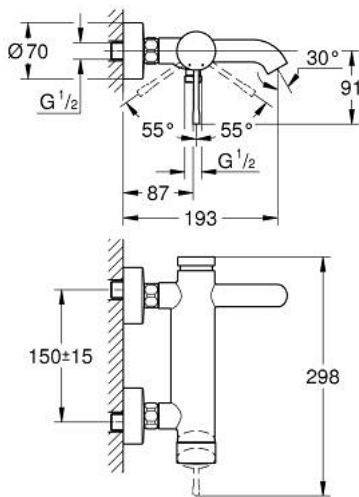

33 624 001 ESSENCE SINGLE-LEVER BATH MIXER 1/2"

PRODUCT DESCRIPTION

- Colour: chrome
- wall mounted
- metal lever
- GROHE SilkMove 35 mm ceramic cartridge
- with temperature limiter
- GROHE LongLife finish
- automatic diverter: bath/shower
- mousseur
- 1/2" shower outlet
- integrated non-return valve
- S-unions
- protected against backflow
- minimum pressure 1.0 bar

33 624 001 ESSENCE SINGLE-LEVER BATH MIXER 1/2"

SPARE PARTS

- 1: Lever (Spare part-nr. 46916000)
- 2: Screw coupling (Spare part-nr. 46460000)
- 3: Cartridge (Spare part-nr. 46374000)
- 4: S-union (Spare part-nr. 12662000)
- 5: Screw connection 1/2" (Spare part-nr. 45044000)
- 6: Diverter (Spare part-nr. 46920000)
- 7: Non-return valve (Spare part-nr. 08565000)
- 8: Mousseur (Spare part-nr. 13926000)
- 9: Extension 3/4", 20 mm (Spare part-nr. 0713000M)*
- 10: Special spanner (Spare part-nr. 19377000)*