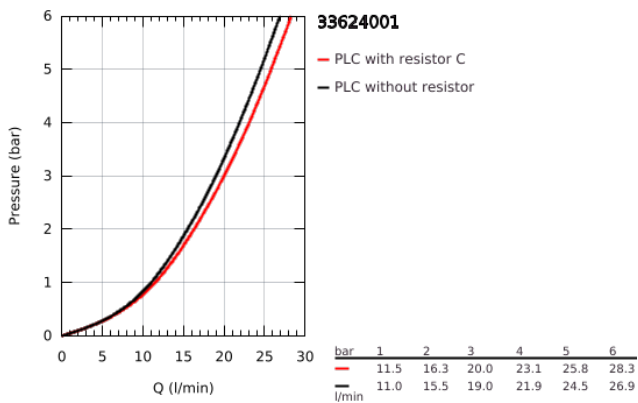

33 624 001 ESSENCE SINGLE-LEVER BATH MIXER 1/2"

PRODUCT DESCRIPTION

- Colour: chrome
- wall mounted
- metal lever
- GROHE SilkMove 35 mm ceramic cartridge
- with temperature limiter
- GROHE LongLife finish
- automatic diverter: bath/shower
- mousseur
- 1/2" shower outlet
- integrated non-return valve
- S-unions
- protected against backflow
- minimum pressure 1.0 bar

33 624 001 ESSENCE SINGLE-LEVER BATH MIXER 1/2"

SPARE PARTS

- 1: Lever (Spare part-nr. 46916000)
- 2: Screw coupling (Spare part-nr. 46460000)
- 3: Cartridge (Spare part-nr. 46374000)
- 4: S-union (Spare part-nr. 12662000)
- 5: Screw connection 1/2" (Spare part-nr. 45044000)
- 6: Diverter (Spare part-nr. 46920000)
- 7: Non-return valve (Spare part-nr. 08565000)
- 8: Mousseur (Spare part-nr. 13926000)
- 9: Extension 3/4", 20 mm (Spare part-nr. 0713000M)*
- 10: Special spanner (Spare part-nr. 19377000)*