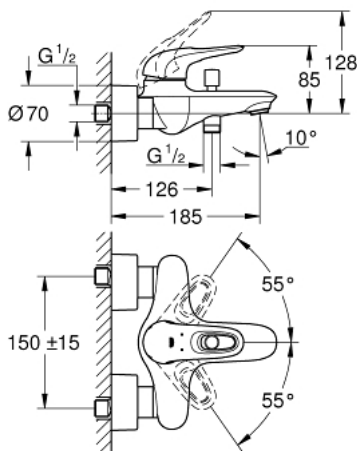

33 591 LS3 EUROSTYLE SINGLE-LEVER BATH MIXER 1/2"

PRODUCT DESCRIPTION

- Colour: moon white/chrome
- wall mounted
- loop metal lever
- GROHE SilkMove 35 mm ceramic cartridge
- with temperature limiter
- GROHE LongLife finish
- adjustable flow rate limiter
- automatic diverter: bath/shower
- mousseur
- shower outlet 1/2" with integrated non-return valve
- covered S-unions
- metal wall escutcheons
- protected against backflow
- GROHE LongLife finish

33 591 LS3 EUROSTYLE SINGLE-LEVER BATH MIXER 1/2"

SPARE PARTS

- 1: Lever (Spare part-nr. 46940LS0)
- 2: Cap (Spare part-nr. 46436000)
- 3: Screw coupling (Spare part-nr. 46460000)
- 4: Cartridge (Spare part-nr. 46374000)
- 5: Diverter knob (Spare part-nr. 64309000)
- 6: Mousseur (Spare part-nr. 13935000)
- 6.1: Strainer (Spare part-nr. 45220000)
- 7: Diverter (Spare part-nr. 65655000)
- 8: Non-return valve (Spare part-nr. 48276000)
- 9: Screw connection 1/2" (Spare part-nr. 45044000)
- 10: S-union (Spare part-nr. 12693LS0)
- 11: Special spanner (Spare part-nr. 19377000)*
- 12: Extension set 1/2", 30 mm (Spare part-nr. 46238000)*