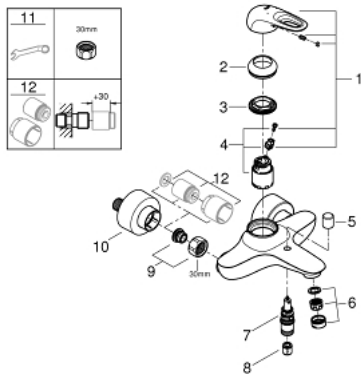

33 591 LS3 EUROSTYLE SINGLE-LEVER BATH MIXER 1/2"

PRODUCT DESCRIPTION

- Colour: moon white/chrome
- wall mounted
- loop metal lever
- GROHE SilkMove 35 mm ceramic cartridge
- with temperature limiter
- GROHE LongLife finish
- adjustable flow rate limiter
- automatic diverter: bath/shower
- mousseur
- shower outlet 1/2" with integrated non-return valve
- covered S-unions
- metal wall escutcheons
- protected against backflow
- GROHE LongLife finish

33 591 LS3 EUROSTYLE SINGLE-LEVER BATH MIXER 1/2"

SPARE PARTS

- 1: Lever (Spare part-nr. 46940LS0)
- 2: Cap (Spare part-nr. 46436000)
- 3: Screw coupling (Spare part-nr. 46460000)
- 4: Cartridge (Spare part-nr. 46374000)
- 5: Diverter knob (Spare part-nr. 64309000)
- 6: Mousseur (Spare part-nr. 13935000)
- 6.1: Strainer (Spare part-nr. 45220000)
- 7: Diverter (Spare part-nr. 65655000)
- 8: Non-return valve (Spare part-nr. 48276000)
- 9: Screw connection 1/2" (Spare part-nr. 45044000)
- 10: S-union (Spare part-nr. 12693LS0)
- 11: Special spanner (Spare part-nr. 19377000)*
- 12: Extension set 1/2", 30 mm (Spare part-nr. 46238000)*