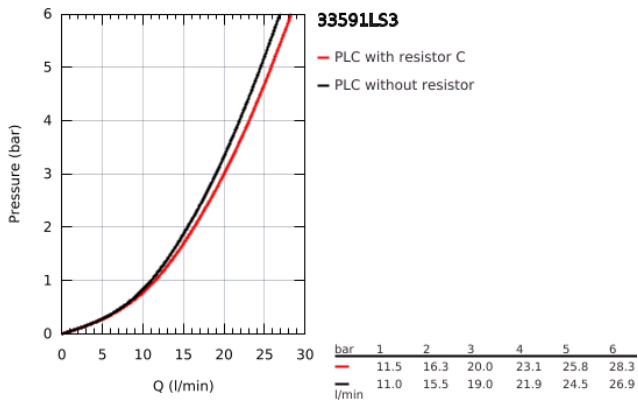

33 591 LS3 EUROSTYLE SINGLE-LEVER BATH MIXER 1/2"

PRODUCT DESCRIPTION

- Colour: moon white/chrome
- wall mounted
- loop metal lever
- GROHE SilkMove 35 mm ceramic cartridge
- with temperature limiter
- GROHE LongLife finish
- adjustable flow rate limiter
- automatic diverter: bath/shower
- mousseur
- shower outlet 1/2" with integrated non-return valve
- covered S-unions
- metal wall escutcheons
- protected against backflow
- GROHE LongLife finish

33 591 LS3 EUROSTYLE SINGLE-LEVER BATH MIXER 1/2"

SPARE PARTS

- 1: Lever (Spare part-nr. 46940LS0)
- 2: Cap (Spare part-nr. 46436000)
- 3: Screw coupling (Spare part-nr. 46460000)
- 4: Cartridge (Spare part-nr. 46374000)
- 5: Diverter knob (Spare part-nr. 64309000)
- 6: Mousseur (Spare part-nr. 13935000)
- 6.1: Strainer (Spare part-nr. 45220000)
- 7: Diverter (Spare part-nr. 65655000)
- 8: Non-return valve (Spare part-nr. 48276000)
- 9: Screw connection 1/2" (Spare part-nr. 45044000)
- 10: S-union (Spare part-nr. 12693LS0)
- 11: Special spanner (Spare part-nr. 19377000)*
- 12: Extension set 1/2", 30 mm (Spare part-nr. 46238000)*