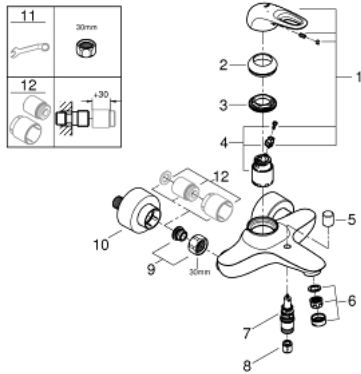

### 33 591 003 EUROSTYLE SINGLE-LEVER BATH MIXER 1/2"

#### PRODUCT DESCRIPTION

- Colour: chrome
- wall mounted
- loop metal lever
- GROHE SilkMove 35 mm ceramic cartridge
- with temperature limiter
- GROHE LongLife finish
- adjustable flow rate limiter
- automatic diverter: bath/shower
- mousseur
- shower outlet 1/2" with integrated non-return valve
- covered S-unions
- metal wall escutcheons
- protected against backflow

## 33 591 003 EUROSTYLE SINGLE-LEVER BATH MIXER 1/2"

### SPARE PARTS

- 1: Lever (Spare part-nr. 46940000)
  - 2: Cap (Spare part-nr. 46436000)
  - 3: Screw coupling (Spare part-nr. 46460000)
  - 4: Cartridge (Spare part-nr. 46374000)
  - 5: Diverter knob (Spare part-nr. 64309000)
  - 6: Mousseur (Spare part-nr. 13952000)
  - 7: Diverter (Spare part-nr. 65655000)
  - 8: Non-return valve (Spare part-nr. 48276000)
  - 9: Screw connection 1/2" (Spare part-nr. 45044000)
  - 10: S-union (Spare part-nr. 12693000)
  - 11: Special spanner (Spare part-nr. 19377000)\*
  - 12: Extension set 1/2", 30 mm (Spare part-nr. 46238000)\*
- \* Optional accessories