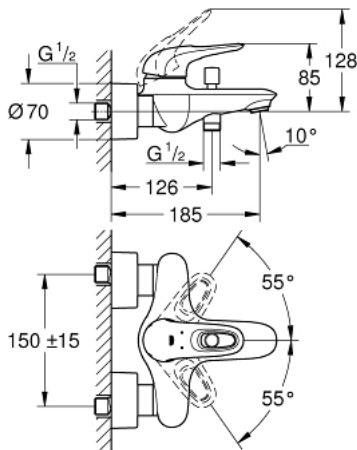

### 33 591 003 EUROSTYLE SINGLE-LEVER BATH MIXER 1/2"

#### PRODUCT DESCRIPTION

- Colour: chrome
- wall mounted
- loop metal lever
- GROHE SilkMove 35 mm ceramic cartridge
- with temperature limiter
- GROHE LongLife finish
- adjustable flow rate limiter
- automatic diverter: bath/shower
- mousseur
- shower outlet 1/2" with integrated non-return valve
- covered S-unions
- metal wall escutcheons
- protected against backflow

## 33 591 003 EUROSTYLE SINGLE-LEVER BATH MIXER 1/2"

### SPARE PARTS

- 1: Lever (Spare part-nr. 46940000)
  - 2: Cap (Spare part-nr. 46436000)
  - 3: Screw coupling (Spare part-nr. 46460000)
  - 4: Cartridge (Spare part-nr. 46374000)
  - 5: Diverter knob (Spare part-nr. 64309000)
  - 6: Mousseur (Spare part-nr. 13952000)
  - 7: Diverter (Spare part-nr. 65655000)
  - 8: Non-return valve (Spare part-nr. 48276000)
  - 9: Screw connection 1/2" (Spare part-nr. 45044000)
  - 10: S-union (Spare part-nr. 12693000)
  - 11: Special spanner (Spare part-nr. 19377000)\*
  - 12: Extension set 1/2", 30 mm (Spare part-nr. 46238000)\*
- \* Optional accessories