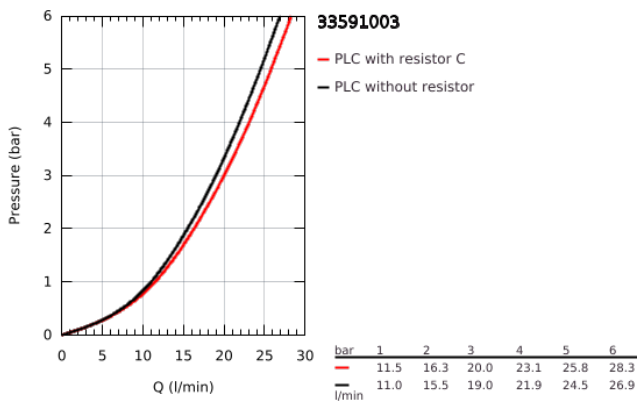

### 33 591 003 EUROSTYLE SINGLE-LEVER BATH MIXER 1/2"

#### PRODUCT DESCRIPTION

- Colour: chrome
- wall mounted
- loop metal lever
- GROHE SilkMove 35 mm ceramic cartridge
- with temperature limiter
- GROHE LongLife finish
- adjustable flow rate limiter
- automatic diverter: bath/shower
- mousseur
- shower outlet 1/2" with integrated non-return valve
- covered S-unions
- metal wall escutcheons
- protected against backflow