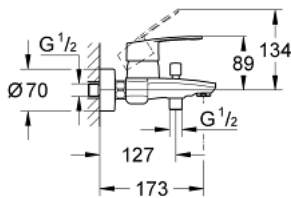

33 591 002 EUROSTYLE COSMOPOLITAN SINGLE-LEVER BATH MIXER 1/2"

PRODUCT DESCRIPTION

- Colour: chrome
- wall mounted
- metal lever
- GROHE SilkMove 46 mm ceramic cartridge
- GROHE LongLife finish
- adjustable flow rate limiter
- automatic diverter: bath/shower
- mousseur
- integrated non-return valve in the shower outlet
- S-unions
- protected against backflow
- optional temperature limiter
- minimum pressure 1.0 bar

33 591 002 EUROSTYLE COSMOPOLITAN SINGLE-LEVER BATH MIXER 1/2"

SPARE PARTS

- 1: Lever (Spare part-nr. 46752000)
- 2: Cap (Spare part-nr. 46427000)
- 3: Cartridge (Spare part-nr. 46048000)
- 4: Diverter knob (Spare part-nr. 64309000)
- 5: Diverter (Spare part-nr. 65655000)
- 6: Non-return valve (Spare part-nr. 08565000)
- 7: Mousseur (Spare part-nr. 13941000)
- 8: Screw connection 1/2" (Spare part-nr. 45044000)
- 9: S-union (Spare part-nr. 12662000)
- 10: Temperature limiter (Spare part-nr. 46308000)*
- 11: Extension 3/4", 20 mm (Spare part-nr. 0713000M)*
- 12: Special spanner (Spare part-nr. 19377000)*