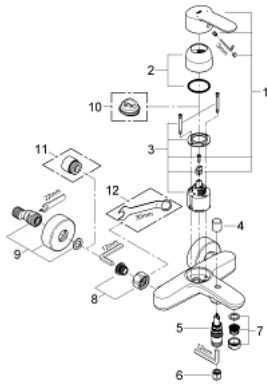

33 591 002 EUROSTYLE COSMOPOLITAN SINGLE-LEVER BATH MIXER 1/2"

PRODUCT DESCRIPTION

- Colour: chrome
- wall mounted
- metal lever
- GROHE SilkMove 46 mm ceramic cartridge
- GROHE LongLife finish
- adjustable flow rate limiter
- automatic diverter: bath/shower
- mousseur
- integrated non-return valve in the shower outlet
- S-unions
- protected against backflow
- optional temperature limiter
- minimum pressure 1.0 bar

33 591 002 EUROSTYLE COSMOPOLITAN SINGLE-LEVER BATH MIXER 1/2"

SPARE PARTS

- 1: Lever (Spare part-nr. 46752000)
- 2: Cap (Spare part-nr. 46427000)
- 3: Cartridge (Spare part-nr. 46048000)
- 4: Diverter knob (Spare part-nr. 64309000)
- 5: Diverter (Spare part-nr. 65655000)
- 6: Non-return valve (Spare part-nr. 08565000)
- 7: Mousseur (Spare part-nr. 13941000)
- 8: Screw connection 1/2" (Spare part-nr. 45044000)
- 9: S-union (Spare part-nr. 12662000)
- 10: Temperature limiter (Spare part-nr. 46308000)*
- 11: Extension 3/4", 20 mm (Spare part-nr. 0713000M)*
- 12: Special spanner (Spare part-nr. 19377000)*