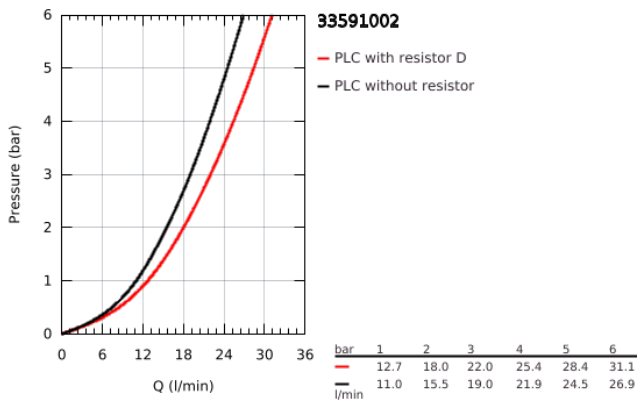

33 591 002 EUROSTYLE COSMOPOLITAN SINGLE-LEVER BATH MIXER 1/2"

PRODUCT DESCRIPTION

- Colour: chrome
- wall mounted
- metal lever
- GROHE SilkMove 46 mm ceramic cartridge
- GROHE LongLife finish
- adjustable flow rate limiter
- automatic diverter: bath/shower
- mousseur
- integrated non-return valve in the shower outlet
- S-unions
- protected against backflow
- optional temperature limiter
- minimum pressure 1.0 bar

33 591 002 EUROSTYLE COSMOPOLITAN SINGLE-LEVER BATH MIXER 1/2"

SPARE PARTS

- 1: Lever (Spare part-nr. 46752000)
- 2: Cap (Spare part-nr. 46427000)
- 3: Cartridge (Spare part-nr. 46048000)
- 4: Diverter knob (Spare part-nr. 64309000)
- 5: Diverter (Spare part-nr. 65655000)
- 6: Non-return valve (Spare part-nr. 08565000)
- 7: Mousseur (Spare part-nr. 13941000)
- 8: Screw connection 1/2" (Spare part-nr. 45044000)
- 9: S-union (Spare part-nr. 12662000)
- 10: Temperature limiter (Spare part-nr. 46308000)*
- 11: Extension 3/4", 20 mm (Spare part-nr. 0713000M)*
- 12: Special spanner (Spare part-nr. 19377000)*