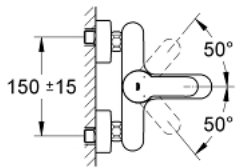

33 591 002 EUROSTYLE COSMOPOLITAN SINGLE-LEVER BATH MIXER 1/2"

PRODUCT DESCRIPTION

- Colour: chrome
- wall mounted
- metal lever
- GROHE SilkMove 46 mm ceramic cartridge
- GROHE LongLife finish
- adjustable flow rate limiter
- automatic diverter: bath/shower
- mousseur
- integrated non-return valve in the shower outlet
- S-unions
- protected against backflow
- optional temperature limiter
- minimum pressure 1.0 bar

33 591 002 EUROSTYLE COSMOPOLITAN SINGLE-LEVER BATH MIXER 1/2"

SPARE PARTS

- 1: Lever (Spare part-nr. 46752000)
- 2: Cap (Spare part-nr. 46427000)
- 3: Cartridge (Spare part-nr. 46048000)
- 4: Diverter knob (Spare part-nr. 64309000)
- 5: Diverter (Spare part-nr. 65655000)
- 6: Non-return valve (Spare part-nr. 08565000)
- 7: Mousseur (Spare part-nr. 13941000)
- 8: Screw connection 1/2" (Spare part-nr. 45044000)
- 9: S-union (Spare part-nr. 12662000)
- 10: Temperature limiter (Spare part-nr. 46308000)*
- 11: Extension 3/4", 20 mm (Spare part-nr. 0713000M)*
- 12: Special spanner (Spare part-nr. 19377000)*