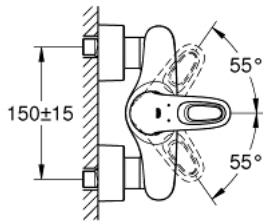

## 33 590 LS3 EUROSTYLE SINGLE-LEVER SHOWER MIXER 1/2"

### PRODUCT DESCRIPTION

- Colour: moon white/chrome
- wall mounted
- loop metal lever
- GROHE SilkMove 35 mm ceramic cartridge
- with temperature limiter
- GROHE LongLife finish
- adjustable flow rate limiter
- shower outlet 1/2" with integrated non-return valve
- covered S-unions
- metal wall escutcheons
- protected against backflow
- GROHE LongLife finish

### SPARE PARTS

- 1: Lever (Spare part-nr. 46940LS0)
  - 2: Cap (Spare part-nr. 46436000)
  - 3: Screw coupling (Spare part-nr. 46460000)
  - 4: Cartridge (Spare part-nr. 46374000)
  - 5: Non-return valve (Spare part-nr. 48276000)
  - 6: Screw connection 1/2" (Spare part-nr. 45044000)
  - 7: S-union (Spare part-nr. 12693LS0)
  - 8: Socket Spanner (Spare part-nr. 19332000)\*
  - 9: Extension set 1/2", 30 mm (Spare part-nr. 46238000)\*
- \* Optional accessories