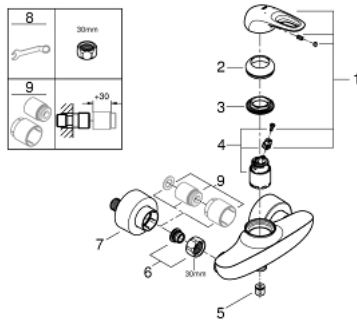

## 33 590 LS3 EUROSTYLE SINGLE-LEVER SHOWER MIXER 1/2"

### PRODUCT DESCRIPTION

- Colour: moon white/chrome
- wall mounted
- loop metal lever
- GROHE SilkMove 35 mm ceramic cartridge
- with temperature limiter
- GROHE LongLife finish
- adjustable flow rate limiter
- shower outlet 1/2" with integrated non-return valve
- covered S-unions
- metal wall escutcheons
- protected against backflow
- GROHE LongLife finish

### SPARE PARTS

- 1: Lever (Spare part-nr. 46940LS0)
  - 2: Cap (Spare part-nr. 46436000)
  - 3: Screw coupling (Spare part-nr. 46460000)
  - 4: Cartridge (Spare part-nr. 46374000)
  - 5: Non-return valve (Spare part-nr. 48276000)
  - 6: Screw connection 1/2" (Spare part-nr. 45044000)
  - 7: S-union (Spare part-nr. 12693LS0)
  - 8: Socket Spanner (Spare part-nr. 19332000)\*
  - 9: Extension set 1/2", 30 mm (Spare part-nr. 46238000)\*
- \* Optional accessories