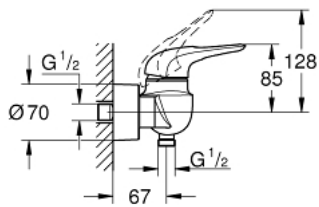

## 33 590 LS3 EUROSTYLE SINGLE-LEVER SHOWER MIXER 1/2"

### PRODUCT DESCRIPTION

- Colour: moon white/chrome
- wall mounted
- loop metal lever
- GROHE SilkMove 35 mm ceramic cartridge
- with temperature limiter
- GROHE LongLife finish
- adjustable flow rate limiter
- shower outlet 1/2" with integrated non-return valve
- covered S-unions
- metal wall escutcheons
- protected against backflow
- GROHE LongLife finish

### SPARE PARTS

- 1: Lever (Spare part-nr. 46940LS0)
  - 2: Cap (Spare part-nr. 46436000)
  - 3: Screw coupling (Spare part-nr. 46460000)
  - 4: Cartridge (Spare part-nr. 46374000)
  - 5: Non-return valve (Spare part-nr. 48276000)
  - 6: Screw connection 1/2" (Spare part-nr. 45044000)
  - 7: S-union (Spare part-nr. 12693LS0)
  - 8: Socket Spanner (Spare part-nr. 19332000)\*
  - 9: Extension set 1/2", 30 mm (Spare part-nr. 46238000)\*
- \* Optional accessories