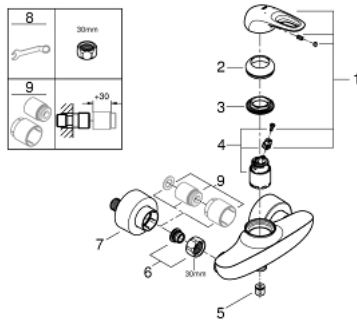

33 590 003 EUROSTYLE SINGLE-LEVER SHOWER MIXER 1/2"

PRODUCT DESCRIPTION

- Colour: chrome
- wall mounted
- loop metal lever
- GROHE SilkMove 35 mm ceramic cartridge
- with temperature limiter
- GROHE LongLife finish
- adjustable flow rate limiter
- shower outlet 1/2" with integrated non-return valve
- covered S-unions
- metal wall escutcheons
- protected against backflow

33 590 003 EUROSTYLE SINGLE-LEVER SHOWER MIXER 1/2"

SPARE PARTS

1: Lever (Spare part-nr. 46940000)

2: Cap (Spare part-nr. 46436000)

3: Screw coupling (Spare part-nr. 46460000)

4: Cartridge (Spare part-nr. 46374000)

5: Non-return valve (Spare part-nr. 48276000)

6: Screw connection 1/2" (Spare part-nr. 45044000)

7: S-union (Spare part-nr. 12693000)

8: Special spanner (Spare part-nr. 19377000)*

9: Extension set 1/2", 30 mm (Spare part-nr. 46238000)*