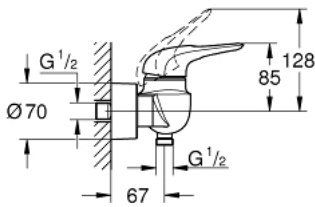

33 590 003 EUROSTYLE SINGLE-LEVER SHOWER MIXER 1/2"

PRODUCT DESCRIPTION

- Colour: chrome
- wall mounted
- loop metal lever
- GROHE SilkMove 35 mm ceramic cartridge
- with temperature limiter
- GROHE LongLife finish
- adjustable flow rate limiter
- shower outlet 1/2" with integrated non-return valve
- covered S-unions
- metal wall escutcheons
- protected against backflow

33 590 003 EUROSTYLE SINGLE-LEVER SHOWER MIXER 1/2"

SPARE PARTS

1: Lever (Spare part-nr. 46940000)

2: Cap (Spare part-nr. 46436000)

3: Screw coupling (Spare part-nr. 46460000)

4: Cartridge (Spare part-nr. 46374000)

5: Non-return valve (Spare part-nr. 48276000)

6: Screw connection 1/2" (Spare part-nr. 45044000)

7: S-union (Spare part-nr. 12693000)

8: Special spanner (Spare part-nr. 19377000)*

9: Extension set 1/2", 30 mm (Spare part-nr. 46238000)*