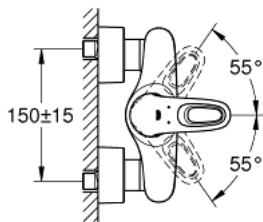

33 590 003 EUROSTYLE SINGLE-LEVER SHOWER MIXER 1/2"

PRODUCT DESCRIPTION

- Colour: chrome
- wall mounted
- loop metal lever
- GROHE SilkMove 35 mm ceramic cartridge
- with temperature limiter
- GROHE LongLife finish
- adjustable flow rate limiter
- shower outlet 1/2" with integrated non-return valve
- covered S-unions
- metal wall escutcheons
- protected against backflow

33 590 003 EUROSTYLE SINGLE-LEVER SHOWER MIXER 1/2"

SPARE PARTS

1: Lever (Spare part-nr. 46940000)

2: Cap (Spare part-nr. 46436000)

3: Screw coupling (Spare part-nr. 46460000)

4: Cartridge (Spare part-nr. 46374000)

5: Non-return valve (Spare part-nr. 48276000)

6: Screw connection 1/2" (Spare part-nr. 45044000)

7: S-union (Spare part-nr. 12693000)

8: Special spanner (Spare part-nr. 19377000)*

9: Extension set 1/2", 30 mm (Spare part-nr. 46238000)*