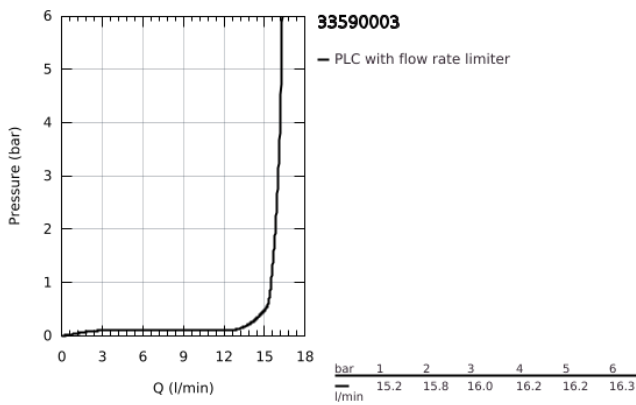

33 590 003 EUROSTYLE SINGLE-LEVER SHOWER MIXER 1/2"

PRODUCT DESCRIPTION

- Colour: chrome
- wall mounted
- loop metal lever
- GROHE SilkMove 35 mm ceramic cartridge
- with temperature limiter
- GROHE LongLife finish
- adjustable flow rate limiter
- shower outlet 1/2" with integrated non-return valve
- covered S-unions
- metal wall escutcheons
- protected against backflow

33 590 003 EUROSTYLE SINGLE-LEVER SHOWER MIXER 1/2"

SPARE PARTS

1: Lever (Spare part-nr. 46940000)

2: Cap (Spare part-nr. 46436000)

3: Screw coupling (Spare part-nr. 46460000)

4: Cartridge (Spare part-nr. 46374000)