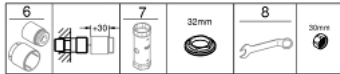

33 577 DC3 GROHE PLUS SINGLE-LEVER SHOWER MIXER 1/2"

PRODUCT DESCRIPTION

- Colour: supersteel
- wall mounted
- metal lever
- GROHE SilkMove 35 mm ceramic cartridge
- with temperature limiter
- GROHE LongLife finish
- 1/2" shower outlet
- integrated non-return valve
- covered S-unions
- protected against backflow
- minimum pressure 1.0 bar

33 577 DC3 GROHE PLUS SINGLE-LEVER SHOWER MIXER 1/2"

SPARE PARTS

- 1: Lever (Spare part-nr. 48450DC0)
 - 2: Cartridge (Spare part-nr. 46374000)
 - 3: Non-return valve (Spare part-nr. 08565000)
 - 4: Screw connection 1/2" (Spare part-nr. 45044DC0)
 - 5: S-union (Spare part-nr. 48453DC0)
 - 6: Extension set 1/2", 30 mm (Spare part-nr. 46238000)*
 - 7: Socket Spanner (Spare part-nr. 19332000)*
 - 8: Special spanner (Spare part-nr. 19377000)*
- * Optional accessories