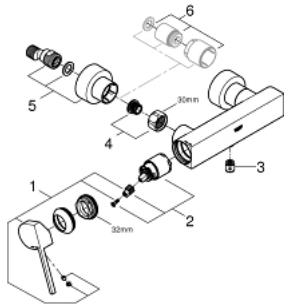

33 577 DC3 GROHE PLUS SINGLE-LEVER SHOWER MIXER 1/2"

PRODUCT DESCRIPTION

- Colour: supersteel
- wall mounted
- metal lever
- GROHE SilkMove 35 mm ceramic cartridge
- with temperature limiter
- GROHE LongLife finish
- 1/2" shower outlet
- integrated non-return valve
- covered S-unions
- protected against backflow
- minimum pressure 1.0 bar

33 577 DC3 GROHE PLUS SINGLE-LEVER SHOWER MIXER 1/2"

SPARE PARTS

- 1: Lever (Spare part-nr. 48450DC0)
 - 2: Cartridge (Spare part-nr. 46374000)
 - 3: Non-return valve (Spare part-nr. 08565000)
 - 4: Screw connection 1/2" (Spare part-nr. 45044DC0)
 - 5: S-union (Spare part-nr. 48453DC0)
 - 6: Extension set 1/2", 30 mm (Spare part-nr. 46238000)*
 - 7: Socket Spanner (Spare part-nr. 19332000)*
 - 8: Special spanner (Spare part-nr. 19377000)*
- * Optional accessories