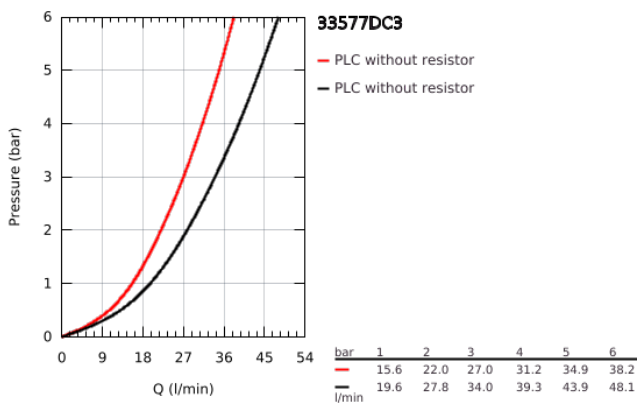

33 577 DC3 GROHE PLUS SINGLE-LEVER SHOWER MIXER 1/2"

PRODUCT DESCRIPTION

- Colour: supersteel
- wall mounted
- metal lever
- GROHE SilkMove 35 mm ceramic cartridge
- with temperature limiter
- GROHE LongLife finish
- 1/2" shower outlet
- integrated non-return valve
- covered S-unions
- protected against backflow
- minimum pressure 1.0 bar

33 577 DC3 GROHE PLUS SINGLE-LEVER SHOWER MIXER 1/2"

SPARE PARTS

- 1: Lever (Spare part-nr. 48450DC0)
 - 2: Cartridge (Spare part-nr. 46374000)
 - 3: Non-return valve (Spare part-nr. 08565000)
 - 4: Screw connection 1/2" (Spare part-nr. 45044DC0)
 - 5: S-union (Spare part-nr. 48453DC0)
 - 6: Extension set 1/2", 30 mm (Spare part-nr. 46238000)*
 - 7: Socket Spanner (Spare part-nr. 19332000)*
 - 8: Special spanner (Spare part-nr. 19377000)*
- * Optional accessories