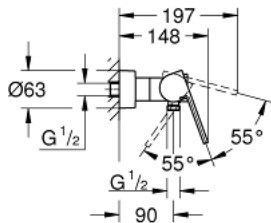

33 577 DC3 GROHE PLUS SINGLE-LEVER SHOWER MIXER 1/2"

PRODUCT DESCRIPTION

- Colour: supersteel
- wall mounted
- metal lever
- GROHE SilkMove 35 mm ceramic cartridge
- with temperature limiter
- GROHE LongLife finish
- 1/2" shower outlet
- integrated non-return valve
- covered S-unions
- protected against backflow
- minimum pressure 1.0 bar

33 577 DC3 GROHE PLUS SINGLE-LEVER SHOWER MIXER 1/2"

SPARE PARTS

- 1: Lever (Spare part-nr. 48450DC0)
 - 2: Cartridge (Spare part-nr. 46374000)
 - 3: Non-return valve (Spare part-nr. 08565000)
 - 4: Screw connection 1/2" (Spare part-nr. 45044DC0)
 - 5: S-union (Spare part-nr. 48453DC0)
 - 6: Extension set 1/2", 30 mm (Spare part-nr. 46238000)*
 - 7: Socket Spanner (Spare part-nr. 19332000)*
 - 8: Special spanner (Spare part-nr. 19377000)*
- * Optional accessories