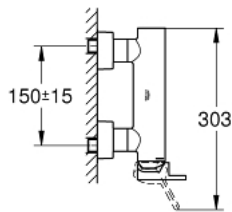

33 577 DC3 GROHE PLUS SINGLE-LEVER SHOWER MIXER 1/2"

PRODUCT DESCRIPTION

- Colour: supersteel
- wall mounted
- metal lever
- GROHE SilkMove 35 mm ceramic cartridge
- with temperature limiter
- GROHE LongLife finish
- 1/2" shower outlet
- integrated non-return valve
- covered S-unions
- protected against backflow
- minimum pressure 1.0 bar

33 577 DC3 GROHE PLUS SINGLE-LEVER SHOWER MIXER 1/2"

SPARE PARTS

- 1: Lever (Spare part-nr. 48450DC0)
 - 2: Cartridge (Spare part-nr. 46374000)
 - 3: Non-return valve (Spare part-nr. 08565000)
 - 4: Screw connection 1/2" (Spare part-nr. 45044DC0)
 - 5: S-union (Spare part-nr. 48453DC0)
 - 6: Extension set 1/2", 30 mm (Spare part-nr. 46238000)*
 - 7: Socket Spanner (Spare part-nr. 19332000)*
 - 8: Special spanner (Spare part-nr. 19377000)*
- * Optional accessories