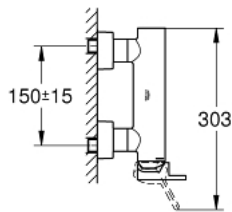

### 33 577 AL3 GROHE PLUS SINGLE-LEVER SHOWER MIXER 1/2"

**PRODUCT DESCRIPTION**

- Colour: brushed hard graphite
- wall mounted
- metal lever
- GROHE SilkMove 35 mm ceramic cartridge
- with temperature limiter
- GROHE LongLife finish
- 1/2" shower outlet
- integrated non-return valve
- covered S-unions
- protected against backflow
- minimum pressure 1.0 bar

## 33 577 AL3 GROHE PLUS SINGLE-LEVER SHOWER MIXER 1/2"

### SPARE PARTS

- 1: Lever (Spare part-nr. 48450AL0)
  - 2: Cartridge (Spare part-nr. 46374000)
  - 3: Non-return valve (Spare part-nr. 08565000)
  - 4: Screw connection 1/2" (Spare part-nr. 45044AL0)
  - 5: S-union (Spare part-nr. 48453AL0)
  - 6: Extension set 1/2", 30 mm (Spare part-nr. 46238000)\*
  - 7: Socket Spanner (Spare part-nr. 19332000)\*
  - 8: Special spanner (Spare part-nr. 19377000)\*
- \* Optional accessories