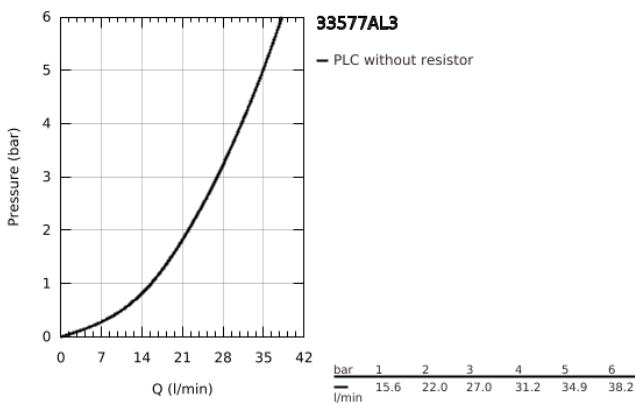

### 33 577 AL3 GROHE PLUS SINGLE-LEVER SHOWER MIXER 1/2"

**PRODUCT DESCRIPTION**

- Colour: brushed hard graphite
- wall mounted
- metal lever
- GROHE SilkMove 35 mm ceramic cartridge
- with temperature limiter
- GROHE LongLife finish
- 1/2" shower outlet
- integrated non-return valve
- covered S-unions
- protected against backflow
- minimum pressure 1.0 bar

## 33 577 AL3 GROHE PLUS SINGLE-LEVER SHOWER MIXER 1/2"