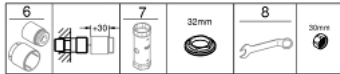

### 33 577 AL3 GROHE PLUS SINGLE-LEVER SHOWER MIXER 1/2"

**PRODUCT DESCRIPTION**

- Colour: brushed hard graphite
- wall mounted
- metal lever
- GROHE SilkMove 35 mm ceramic cartridge
- with temperature limiter
- GROHE LongLife finish
- 1/2" shower outlet
- integrated non-return valve
- covered S-unions
- protected against backflow
- minimum pressure 1.0 bar

## 33 577 AL3 GROHE PLUS SINGLE-LEVER SHOWER MIXER 1/2"

### SPARE PARTS

- 1: Lever (Spare part-nr. 48450AL0)
  - 2: Cartridge (Spare part-nr. 46374000)
  - 3: Non-return valve (Spare part-nr. 08565000)
  - 4: Screw connection 1/2" (Spare part-nr. 45044AL0)
  - 5: S-union (Spare part-nr. 48453AL0)
  - 6: Extension set 1/2", 30 mm (Spare part-nr. 46238000)\*
  - 7: Socket Spanner (Spare part-nr. 19332000)\*
  - 8: Special spanner (Spare part-nr. 19377000)\*
- \* Optional accessories