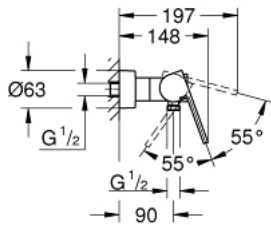

### 33 577 AL3 GROHE PLUS SINGLE-LEVER SHOWER MIXER 1/2"

**PRODUCT DESCRIPTION**

- Colour: brushed hard graphite
- wall mounted
- metal lever
- GROHE SilkMove 35 mm ceramic cartridge
- with temperature limiter
- GROHE LongLife finish
- 1/2" shower outlet
- integrated non-return valve
- covered S-unions
- protected against backflow
- minimum pressure 1.0 bar

## 33 577 AL3 GROHE PLUS SINGLE-LEVER SHOWER MIXER 1/2"

### SPARE PARTS

- 1: Lever (Spare part-nr. 48450AL0)
  - 2: Cartridge (Spare part-nr. 46374000)
  - 3: Non-return valve (Spare part-nr. 08565000)
  - 4: Screw connection 1/2" (Spare part-nr. 45044AL0)
  - 5: S-union (Spare part-nr. 48453AL0)
  - 6: Extension set 1/2", 30 mm (Spare part-nr. 46238000)\*
  - 7: Socket Spanner (Spare part-nr. 19332000)\*
  - 8: Special spanner (Spare part-nr. 19377000)\*
- \* Optional accessories