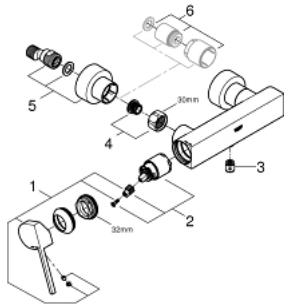

### 33 577 AL3 GROHE PLUS SINGLE-LEVER SHOWER MIXER 1/2"

**PRODUCT DESCRIPTION**

- Colour: brushed hard graphite
- wall mounted
- metal lever
- GROHE SilkMove 35 mm ceramic cartridge
- with temperature limiter
- GROHE LongLife finish
- 1/2" shower outlet
- integrated non-return valve
- covered S-unions
- protected against backflow
- minimum pressure 1.0 bar

## 33 577 AL3 GROHE PLUS SINGLE-LEVER SHOWER MIXER 1/2"

### SPARE PARTS

- 1: Lever (Spare part-nr. 48450AL0)
  - 2: Cartridge (Spare part-nr. 46374000)
  - 3: Non-return valve (Spare part-nr. 08565000)
  - 4: Screw connection 1/2" (Spare part-nr. 45044AL0)
  - 5: S-union (Spare part-nr. 48453AL0)
  - 6: Extension set 1/2", 30 mm (Spare part-nr. 46238000)\*
  - 7: Socket Spanner (Spare part-nr. 19332000)\*
  - 8: Special spanner (Spare part-nr. 19377000)\*
- \* Optional accessories