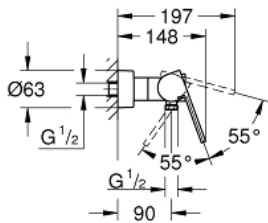

33 577 003 **GROHE PLUS SINGLE-LEVER SHOWER MIXER 1/2"**

**PRODUCT DESCRIPTION**

- Colour: chrome
- wall mounted
- metal lever
- GROHE SilkMove 35 mm ceramic cartridge
- with temperature limiter
- GROHE LongLife finish
- 1/2" shower outlet
- integrated non-return valve
- covered S-unions
- protected against backflow
- minimum pressure 1.0 bar

## 33 577 003 GROHE PLUS SINGLE-LEVER SHOWER MIXER 1/2"

### SPARE PARTS

- 1: Lever (Spare part-nr. 48450000)
  - 2: Cartridge (Spare part-nr. 46374000)
  - 3: Non-return valve (Spare part-nr. 08565000)
  - 4: Screw connection 1/2" (Spare part-nr. 45044000)
  - 5: S-union (Spare part-nr. 48453000)
  - 6: Extension set 1/2", 30 mm (Spare part-nr. 46238000)\*
  - 7: Socket Spanner (Spare part-nr. 19332000)\*
  - 8: Special spanner (Spare part-nr. 19377000)\*
- \* Optional accessories