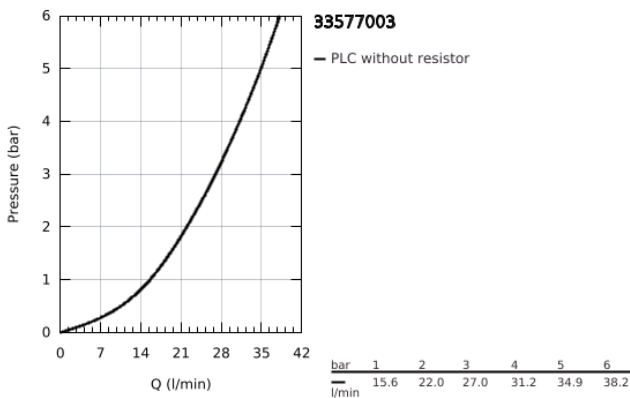

33 577 003 **GROHE PLUS SINGLE-LEVER SHOWER MIXER 1/2"**

**PRODUCT DESCRIPTION**

- Colour: chrome
- wall mounted
- metal lever
- GROHE SilkMove 35 mm ceramic cartridge
- with temperature limiter
- GROHE LongLife finish
- 1/2" shower outlet
- integrated non-return valve
- covered S-unions
- protected against backflow
- minimum pressure 1.0 bar

## 33 577 003 GROHE PLUS SINGLE-LEVER SHOWER MIXER 1/2"