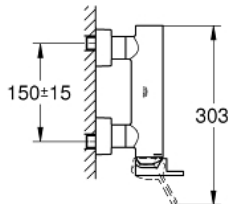

33 577 003 **GROHE PLUS SINGLE-LEVER SHOWER MIXER 1/2"**

**PRODUCT DESCRIPTION**

- Colour: chrome
- wall mounted
- metal lever
- GROHE SilkMove 35 mm ceramic cartridge
- with temperature limiter
- GROHE LongLife finish
- 1/2" shower outlet
- integrated non-return valve
- covered S-unions
- protected against backflow
- minimum pressure 1.0 bar

## 33 577 003 GROHE PLUS SINGLE-LEVER SHOWER MIXER 1/2"

### SPARE PARTS

- 1: Lever (Spare part-nr. 48450000)
  - 2: Cartridge (Spare part-nr. 46374000)
  - 3: Non-return valve (Spare part-nr. 08565000)
  - 4: Screw connection 1/2" (Spare part-nr. 45044000)
  - 5: S-union (Spare part-nr. 48453000)
  - 6: Extension set 1/2", 30 mm (Spare part-nr. 46238000)\*
  - 7: Socket Spanner (Spare part-nr. 19332000)\*
  - 8: Special spanner (Spare part-nr. 19377000)\*
- \* Optional accessories