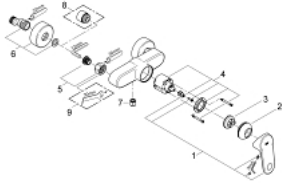

33 577 002 EUROPLUS SINGLE-LEVER SHOWER MIXER 1/2"

PRODUCT DESCRIPTION

- Colour: chrome
- wall mounted
- metal lever
- GROHE SilkMove 46 mm ceramic cartridge
- temperature limiter
- GROHE LongLife finish
- adjustable flow rate limiter
- adjustable minimum flow rate 2.5 l/min
- shower bottom outlet with integrated non return-valve
- S-unions
- protected against backflow
- minimum pressure 1.0 bar

33 577 002 EUROPLUS SINGLE-LEVER SHOWER MIXER 1/2"

SPARE PARTS

- 1: Lever (Spare part-nr. 46651000)
- 2: Cap (Spare part-nr. 46570000)
- 3: Temperature limiter (Spare part-nr. 46375000)
- 4: Cartridge (Spare part-nr. 46048000)
- 5: Screw connection 1/2" (Spare part-nr. 45044000)
- 6: S-union (Spare part-nr. 12662000)
- 7: Non-return valve (Spare part-nr. 08565000)
- 8: Extension 3/4", 20 mm (Spare part-nr. 0713000M)*
- 9: Special spanner (Spare part-nr. 19377000)*