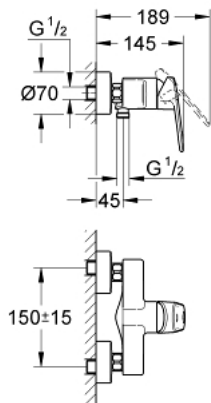

33 577 002 EUROPLUS SINGLE-LEVER SHOWER MIXER 1/2"

PRODUCT DESCRIPTION

- Colour: chrome
- wall mounted
- metal lever
- GROHE SilkMove 46 mm ceramic cartridge
- temperature limiter
- GROHE LongLife finish
- adjustable flow rate limiter
- adjustable minimum flow rate 2.5 l/min
- shower bottom outlet with integrated non return-valve
- S-unions
- protected against backflow
- minimum pressure 1.0 bar

33 577 002 EUROPLUS SINGLE-LEVER SHOWER MIXER 1/2"

SPARE PARTS

- 1: Lever (Spare part-nr. 46651000)
- 2: Cap (Spare part-nr. 46570000)
- 3: Temperature limiter (Spare part-nr. 46375000)
- 4: Cartridge (Spare part-nr. 46048000)
- 5: Screw connection 1/2" (Spare part-nr. 45044000)
- 6: S-union (Spare part-nr. 12662000)
- 7: Non-return valve (Spare part-nr. 08565000)
- 8: Extension 3/4", 20 mm (Spare part-nr. 0713000M)*
- 9: Special spanner (Spare part-nr. 19377000)*