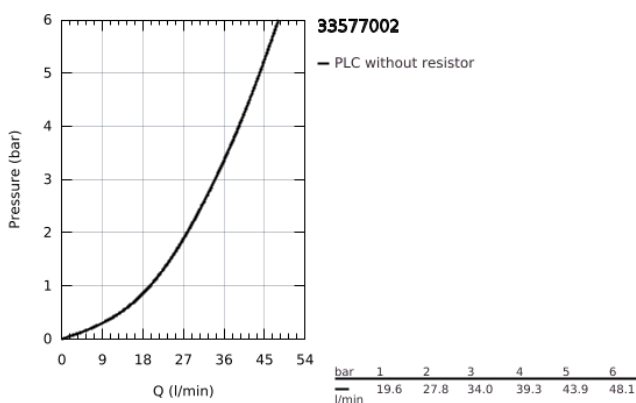

33 577 002 EUROPLUS SINGLE-LEVER SHOWER MIXER 1/2"

PRODUCT DESCRIPTION

- Colour: chrome
- wall mounted
- metal lever
- GROHE SilkMove 46 mm ceramic cartridge
- temperature limiter
- GROHE LongLife finish
- adjustable flow rate limiter
- adjustable minimum flow rate 2.5 l/min
- shower bottom outlet with integrated non return-valve
- S-unions
- protected against backflow
- minimum pressure 1.0 bar

33 577 002 EUROPLUS SINGLE-LEVER SHOWER MIXER 1/2"

SPARE PARTS

- 1: Lever (Spare part-nr. 46651000)
- 2: Cap (Spare part-nr. 46570000)
- 3: Temperature limiter (Spare part-nr. 46375000)
- 4: Cartridge (Spare part-nr. 46048000)
- 5: Screw connection 1/2" (Spare part-nr. 45044000)
- 6: S-union (Spare part-nr. 12662000)
- 7: Non-return valve (Spare part-nr. 08565000)
- 8: Extension 3/4", 20 mm (Spare part-nr. 0713000M)*
- 9: Special spanner (Spare part-nr. 19377000)*