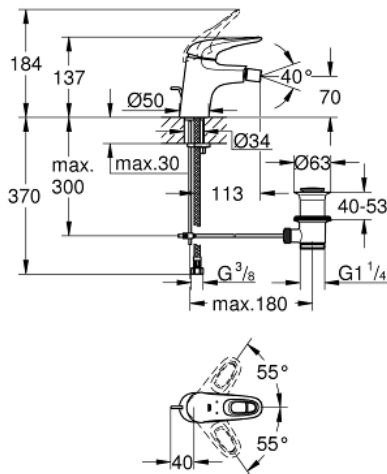

33 565 LS3 EUROSTYLE SINGLE-LEVER BIDET MIXER 1/2"
S-SIZE

PRODUCT DESCRIPTION

- Colour: moon white/chrome
- single hole installation
- loop metal lever
- GROHE SilkMove 35 mm ceramic cartridge
- adjustable flow rate limiter
- with temperature limiter
- GROHE LongLife finish
- GROHE EcoJoy - less water, perfect flow
- maximum flow rate (at 3 bar): 5 l/min
- GROHE FastFixation installation system
- with ball joint
- pop-up waste set 1 1/4"
- flexible connection hoses

33 565 LS3 EUROSTYLE SINGLE-LEVER BIDET MIXER 1/2" S-SIZE

SPARE PARTS

- 1: Lever (Spare part-nr. 46938LS0)
 - 2: Cap (Spare part-nr. 46492000)
 - 3: Screw coupling (Spare part-nr. 46460000)
 - 4: Cartridge (Spare part-nr. 46374000)
 - 5: Pop-up rod (Spare part-nr. 46739000)
 - 6: Mousseur (Spare part-nr. 13998000)
 - 7: Shank mounting kit (Spare part-nr. 46671000)
 - 8: Waste set 1 1/4" (Spare part-nr. 28910000)
 - 8.1: Plug (Spare part-nr. 07182000)
 - 8.2: Eccentric rod (Spare part-nr. 07052000)
 - 9: Eccentric rod (Spare part-nr. 07341000)*
 - 10: Socket Spanner (Spare part-nr. 19332000)*
 - 11: Mounting wrench (Spare part-nr. 19017000)*
- * Optional accessories