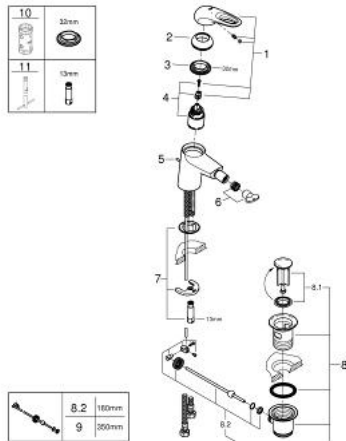

33 565 LS3 EUROSTYLE SINGLE-LEVER BIDET MIXER 1/2"
S-SIZE

PRODUCT DESCRIPTION

- Colour: moon white/chrome
- single hole installation
- loop metal lever
- GROHE SilkMove 35 mm ceramic cartridge
- adjustable flow rate limiter
- with temperature limiter
- GROHE LongLife finish
- GROHE EcoJoy - less water, perfect flow
- maximum flow rate (at 3 bar): 5 l/min
- GROHE FastFixation installation system
- with ball joint
- pop-up waste set 1 1/4"
- flexible connection hoses

33 565 LS3 EUROSTYLE SINGLE-LEVER BIDET MIXER 1/2" S-SIZE

SPARE PARTS

- 1: Lever (Spare part-nr. 46938LS0)
 - 2: Cap (Spare part-nr. 46492000)
 - 3: Screw coupling (Spare part-nr. 46460000)
 - 4: Cartridge (Spare part-nr. 46374000)
 - 5: Pop-up rod (Spare part-nr. 46739000)
 - 6: Mousseur (Spare part-nr. 13998000)
 - 7: Shank mounting kit (Spare part-nr. 46671000)
 - 8: Waste set 1 1/4" (Spare part-nr. 28910000)
 - 8.1: Plug (Spare part-nr. 07182000)
 - 8.2: Eccentric rod (Spare part-nr. 07052000)
 - 9: Eccentric rod (Spare part-nr. 07341000)*
 - 10: Socket Spanner (Spare part-nr. 19332000)*
 - 11: Mounting wrench (Spare part-nr. 19017000)*
- * Optional accessories