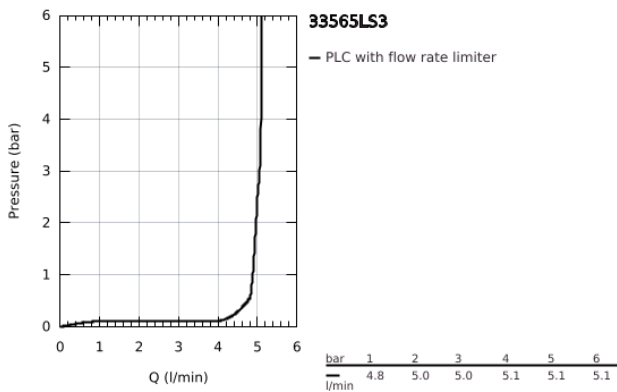

33 565 LS3 EUROSTYLE SINGLE-LEVER BIDET MIXER 1/2"
S-SIZE

PRODUCT DESCRIPTION

- Colour: moon white/chrome
- single hole installation
- loop metal lever
- GROHE SilkMove 35 mm ceramic cartridge
- adjustable flow rate limiter
- with temperature limiter
- GROHE LongLife finish
- GROHE EcoJoy - less water, perfect flow
- maximum flow rate (at 3 bar): 5 l/min
- GROHE FastFixation installation system
- with ball joint
- pop-up waste set 1 1/4"
- flexible connection hoses

33 565 LS3 EUROSTYLE SINGLE-LEVER BIDET MIXER 1/2" S-SIZE

SPARE PARTS

- 1: Lever (Spare part-nr. 46938LS0)
 - 2: Cap (Spare part-nr. 46492000)
 - 3: Screw coupling (Spare part-nr. 46460000)
 - 4: Cartridge (Spare part-nr. 46374000)
 - 5: Pop-up rod (Spare part-nr. 46739000)
 - 6: Mousseur (Spare part-nr. 13998000)
 - 7: Shank mounting kit (Spare part-nr. 46671000)
 - 8: Waste set 1 1/4" (Spare part-nr. 28910000)
 - 8.1: Plug (Spare part-nr. 07182000)
 - 8.2: Eccentric rod (Spare part-nr. 07052000)
 - 9: Eccentric rod (Spare part-nr. 07341000)*
 - 10: Socket Spanner (Spare part-nr. 19332000)*
 - 11: Mounting wrench (Spare part-nr. 19017000)*
- * Optional accessories