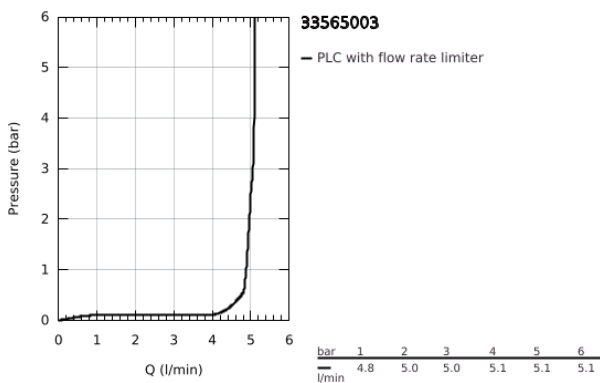

33 565 003 **EUROSTYLE SINGLE-LEVER BIDET MIXER 1/2"**
S-SIZE

PRODUCT DESCRIPTION

- Colour: chrome
- single hole installation
- loop metal lever
- GROHE SilkMove 35 mm ceramic cartridge
- adjustable flow rate limiter
- with temperature limiter
- GROHE LongLife finish
- GROHE EcoJoy - less water, perfect flow
- maximum flow rate (at 3 bar): 5 l/min
- GROHE FastFixation installation system
- with ball joint
- pop-up waste set 1 1/4"
- flexible connection hoses

33 565 003 **EUROSTYLE SINGLE-LEVER BIDET MIXER 1/2"**
S-SIZE

SPARE PARTS

- 1: Lever (Spare part-nr. 46938000)
 - 2: Cap (Spare part-nr. 46492000)
 - 3: Screw coupling (Spare part-nr. 46460000)
 - 4: Cartridge (Spare part-nr. 46374000)
 - 5: Pop-up rod (Spare part-nr. 46739000)
 - 6: Mousseur (Spare part-nr. 13998000)
 - 7: Shank mounting kit (Spare part-nr. 46671000)
 - 8: Waste set 1 1/4" (Spare part-nr. 28910000)
 - 8.1: Plug (Spare part-nr. 07182000)
 - 8.2: Eccentric rod (Spare part-nr. 07052000)
 - 9: Eccentric rod (Spare part-nr. 07341000)*
 - 10: Socket Spanner (Spare part-nr. 19332000)*
 - 11: Mounting wrench (Spare part-nr. 19017000)*
- * Optional accessories