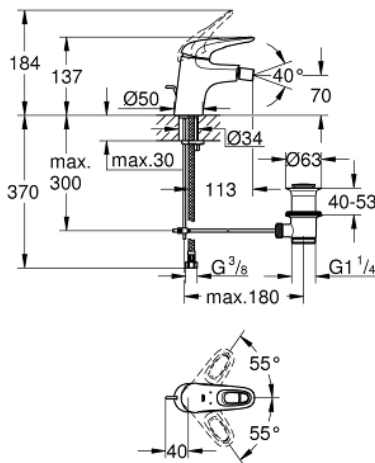

33 565 003 **EUROSTYLE SINGLE-LEVER BIDET MIXER 1/2"**
S-SIZE

PRODUCT DESCRIPTION

- Colour: chrome
- single hole installation
- loop metal lever
- GROHE SilkMove 35 mm ceramic cartridge
- adjustable flow rate limiter
- with temperature limiter
- GROHE LongLife finish
- GROHE EcoJoy - less water, perfect flow
- maximum flow rate (at 3 bar): 5 l/min
- GROHE FastFixation installation system
- with ball joint
- pop-up waste set 1 1/4"
- flexible connection hoses

33 565 003 **EUROSTYLE SINGLE-LEVER BIDET MIXER 1/2"**
S-SIZE

SPARE PARTS

- 1: Lever (Spare part-nr. 46938000)
 - 2: Cap (Spare part-nr. 46492000)
 - 3: Screw coupling (Spare part-nr. 46460000)
 - 4: Cartridge (Spare part-nr. 46374000)
 - 5: Pop-up rod (Spare part-nr. 46739000)
 - 6: Mousseur (Spare part-nr. 13998000)
 - 7: Shank mounting kit (Spare part-nr. 46671000)
 - 8: Waste set 1 1/4" (Spare part-nr. 28910000)
 - 8.1: Plug (Spare part-nr. 07182000)
 - 8.2: Eccentric rod (Spare part-nr. 07052000)
 - 9: Eccentric rod (Spare part-nr. 07341000)*
 - 10: Socket Spanner (Spare part-nr. 19332000)*
 - 11: Mounting wrench (Spare part-nr. 19017000)*
- * Optional accessories