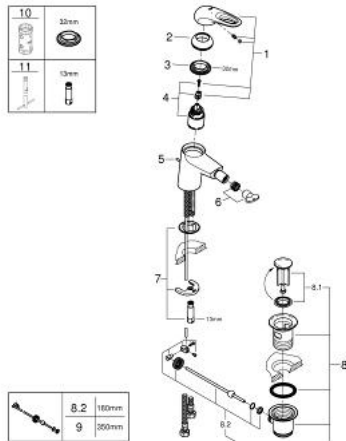

33 565 003 **EUROSTYLE SINGLE-LEVER BIDET MIXER 1/2"**
S-SIZE

PRODUCT DESCRIPTION

- Colour: chrome
- single hole installation
- loop metal lever
- GROHE SilkMove 35 mm ceramic cartridge
- adjustable flow rate limiter
- with temperature limiter
- GROHE LongLife finish
- GROHE EcoJoy - less water, perfect flow
- maximum flow rate (at 3 bar): 5 l/min
- GROHE FastFixation installation system
- with ball joint
- pop-up waste set 1 1/4"
- flexible connection hoses

33 565 003 **EUROSTYLE SINGLE-LEVER BIDET MIXER 1/2"**
S-SIZE

SPARE PARTS

- 1: Lever (Spare part-nr. 46938000)
 - 2: Cap (Spare part-nr. 46492000)
 - 3: Screw coupling (Spare part-nr. 46460000)
 - 4: Cartridge (Spare part-nr. 46374000)
 - 5: Pop-up rod (Spare part-nr. 46739000)
 - 6: Mousseur (Spare part-nr. 13998000)
 - 7: Shank mounting kit (Spare part-nr. 46671000)
 - 8: Waste set 1 1/4" (Spare part-nr. 28910000)
 - 8.1: Plug (Spare part-nr. 07182000)
 - 8.2: Eccentric rod (Spare part-nr. 07052000)
 - 9: Eccentric rod (Spare part-nr. 07341000)*
 - 10: Socket Spanner (Spare part-nr. 19332000)*
 - 11: Mounting wrench (Spare part-nr. 19017000)*
- * Optional accessories