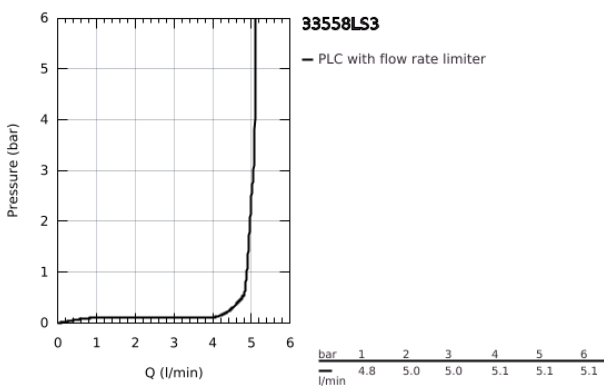

33 558 LS3 EUROSTYLE SINGLE-LEVER BASIN MIXER 1/2"
S-SIZE

PRODUCT DESCRIPTION

- Colour: moon white/chrome
- single hole installation
- loop metal lever
- GROHE SilkMove 35 mm ceramic cartridge
- adjustable flow rate limiter
- with temperature limiter
- GROHE LongLife finish
- GROHE EcoJoy - less water, perfect flow
- maximum flow rate (at 3 bar): 5 l/min
- GROHE FastFixation installation system
- pop-up waste set 1 1/4"
- flexible connection hoses

33 558 LS3 EUROSTYLE SINGLE-LEVER BASIN MIXER 1/2" S-SIZE

SPARE PARTS

- 1: Lever (Spare part-nr. 46938LS0)
 - 2: Cap (Spare part-nr. 46492000)
 - 3: Screw coupling (Spare part-nr. 46460000)
 - 4: Cartridge (Spare part-nr. 46374000)
 - 5: Pop-up rod (Spare part-nr. 46739000)
 - 6: Mousseur (Spare part-nr. 48159000)
 - 7: Shank mounting kit (Spare part-nr. 46671000)
 - 8: Waste set 1 1/4" (Spare part-nr. 28910000)
 - 8.1: Plug (Spare part-nr. 07182000)
 - 8.2: Eccentric rod (Spare part-nr. 07052000)
 - 9: Eccentric rod (Spare part-nr. 07341000)*
 - 10: Socket Spanner (Spare part-nr. 19332000)*
 - 11: Mounting wrench (Spare part-nr. 19017000)*
- * Optional accessories