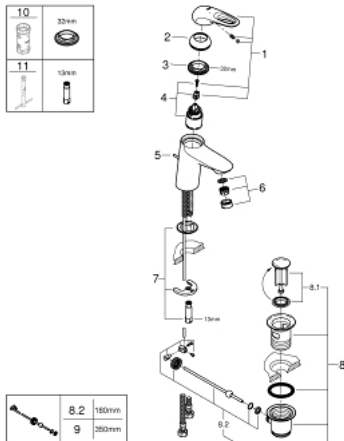

33 558 LS3 EUROSTYLE SINGLE-LEVER BASIN MIXER 1/2"
S-SIZE

PRODUCT DESCRIPTION

- Colour: moon white/chrome
- single hole installation
- loop metal lever
- GROHE SilkMove 35 mm ceramic cartridge
- adjustable flow rate limiter
- with temperature limiter
- GROHE LongLife finish
- GROHE EcoJoy - less water, perfect flow
- maximum flow rate (at 3 bar): 5 l/min
- GROHE FastFixation installation system
- pop-up waste set 1 1/4"
- flexible connection hoses

33 558 LS3 EUROSTYLE SINGLE-LEVER BASIN MIXER 1/2" S-SIZE

SPARE PARTS

- 1: Lever (Spare part-nr. 46938LS0)
 - 2: Cap (Spare part-nr. 46492000)
 - 3: Screw coupling (Spare part-nr. 46460000)
 - 4: Cartridge (Spare part-nr. 46374000)
 - 5: Pop-up rod (Spare part-nr. 46739000)
 - 6: Mousseur (Spare part-nr. 48159000)
 - 7: Shank mounting kit (Spare part-nr. 46671000)
 - 8: Waste set 1 1/4" (Spare part-nr. 28910000)
 - 8.1: Plug (Spare part-nr. 07182000)
 - 8.2: Eccentric rod (Spare part-nr. 07052000)
 - 9: Eccentric rod (Spare part-nr. 07341000)*
 - 10: Socket Spanner (Spare part-nr. 19332000)*
 - 11: Mounting wrench (Spare part-nr. 19017000)*
- * Optional accessories