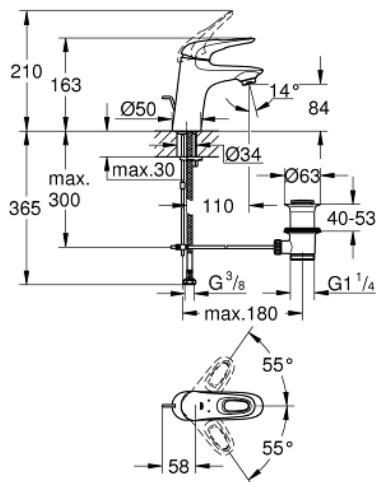

33 558 LS3 EUROSTYLE SINGLE-LEVER BASIN MIXER 1/2"
S-SIZE

PRODUCT DESCRIPTION

- Colour: moon white/chrome
- single hole installation
- loop metal lever
- GROHE SilkMove 35 mm ceramic cartridge
- adjustable flow rate limiter
- with temperature limiter
- GROHE LongLife finish
- GROHE EcoJoy - less water, perfect flow
- maximum flow rate (at 3 bar): 5 l/min
- GROHE FastFixation installation system
- pop-up waste set 1 1/4"
- flexible connection hoses

33 558 LS3 EUROSTYLE SINGLE-LEVER BASIN MIXER 1/2" S-SIZE

SPARE PARTS

- 1: Lever (Spare part-nr. 46938LS0)
 - 2: Cap (Spare part-nr. 46492000)
 - 3: Screw coupling (Spare part-nr. 46460000)
 - 4: Cartridge (Spare part-nr. 46374000)
 - 5: Pop-up rod (Spare part-nr. 46739000)
 - 6: Mousseur (Spare part-nr. 48159000)
 - 7: Shank mounting kit (Spare part-nr. 46671000)
 - 8: Waste set 1 1/4" (Spare part-nr. 28910000)
 - 8.1: Plug (Spare part-nr. 07182000)
 - 8.2: Eccentric rod (Spare part-nr. 07052000)
 - 9: Eccentric rod (Spare part-nr. 07341000)*
 - 10: Socket Spanner (Spare part-nr. 19332000)*
 - 11: Mounting wrench (Spare part-nr. 19017000)*
- * Optional accessories