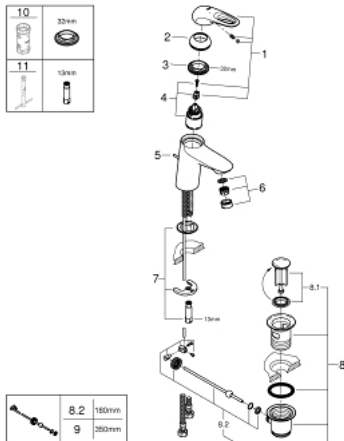

33 558 003 **EUROSTYLE SINGLE-LEVER BASIN MIXER 1/2"**
S-SIZE

PRODUCT DESCRIPTION

- Colour: chrome
- single hole installation
- loop metal lever
- GROHE SilkMove 35 mm ceramic cartridge
- adjustable flow rate limiter
- with temperature limiter
- GROHE LongLife finish
- GROHE EcoJoy - less water, perfect flow
- maximum flow rate (at 3 bar): 5 l/min
- GROHE FastFixation installation system
- pop-up waste set 1 1/4"
- flexible connection hoses

33 558 003 **EUROSTYLE SINGLE-LEVER BASIN MIXER 1/2"**
S-SIZE

SPARE PARTS

- 1: Lever (Spare part-nr. 46938000)
 - 2: Cap (Spare part-nr. 46492000)
 - 3: Screw coupling (Spare part-nr. 46460000)
 - 4: Cartridge (Spare part-nr. 46374000)
 - 5: Pop-up rod (Spare part-nr. 46739000)
 - 6: Mousseur (Spare part-nr. 48159000)
 - 7: Shank mounting kit (Spare part-nr. 46671000)
 - 8: Waste set 1 1/4" (Spare part-nr. 28910000)
 - 8.1: Plug (Spare part-nr. 07182000)
 - 8.2: Eccentric rod (Spare part-nr. 07052000)
 - 9: Eccentric rod (Spare part-nr. 07341000)*
 - 10: Socket Spanner (Spare part-nr. 19332000)*
 - 11: Mounting wrench (Spare part-nr. 19017000)*
- * Optional accessories