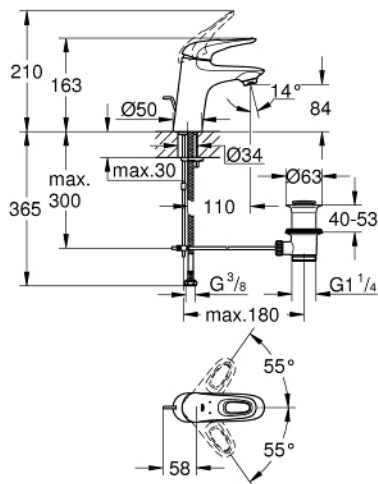

33 558 003 **EUROSTYLE SINGLE-LEVER BASIN MIXER 1/2"**
S-SIZE

PRODUCT DESCRIPTION

- Colour: chrome
- single hole installation
- loop metal lever
- GROHE SilkMove 35 mm ceramic cartridge
- adjustable flow rate limiter
- with temperature limiter
- GROHE LongLife finish
- GROHE EcoJoy - less water, perfect flow
- maximum flow rate (at 3 bar): 5 l/min
- GROHE FastFixation installation system
- pop-up waste set 1 1/4"
- flexible connection hoses

33 558 003 **EUROSTYLE SINGLE-LEVER BASIN MIXER 1/2"**
S-SIZE

SPARE PARTS

- 1: Lever (Spare part-nr. 46938000)
 - 2: Cap (Spare part-nr. 46492000)
 - 3: Screw coupling (Spare part-nr. 46460000)
 - 4: Cartridge (Spare part-nr. 46374000)
 - 5: Pop-up rod (Spare part-nr. 46739000)
 - 6: Mousseur (Spare part-nr. 48159000)
 - 7: Shank mounting kit (Spare part-nr. 46671000)
 - 8: Waste set 1 1/4" (Spare part-nr. 28910000)
 - 8.1: Plug (Spare part-nr. 07182000)
 - 8.2: Eccentric rod (Spare part-nr. 07052000)
 - 9: Eccentric rod (Spare part-nr. 07341000)*
 - 10: Socket Spanner (Spare part-nr. 19332000)*
 - 11: Mounting wrench (Spare part-nr. 19017000)*
- * Optional accessories