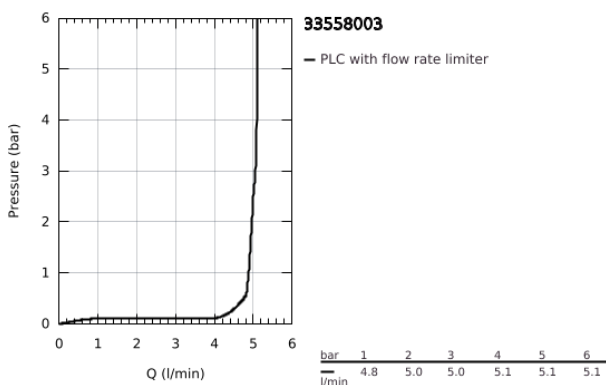

33 558 003 **EUROSTYLE SINGLE-LEVER BASIN MIXER 1/2"**
S-SIZE

PRODUCT DESCRIPTION

- Colour: chrome
- single hole installation
- loop metal lever
- GROHE SilkMove 35 mm ceramic cartridge
- adjustable flow rate limiter
- with temperature limiter
- GROHE LongLife finish
- GROHE EcoJoy - less water, perfect flow
- maximum flow rate (at 3 bar): 5 l/min
- GROHE FastFixation installation system
- pop-up waste set 1 1/4"
- flexible connection hoses

33 558 003 **EUROSTYLE SINGLE-LEVER BASIN MIXER 1/2"**
S-SIZE

SPARE PARTS

- 1: Lever (Spare part-nr. 46938000)
 - 2: Cap (Spare part-nr. 46492000)
 - 3: Screw coupling (Spare part-nr. 46460000)
 - 4: Cartridge (Spare part-nr. 46374000)
 - 5: Pop-up rod (Spare part-nr. 46739000)
 - 6: Mousseur (Spare part-nr. 48159000)
 - 7: Shank mounting kit (Spare part-nr. 46671000)
 - 8: Waste set 1 1/4" (Spare part-nr. 28910000)
 - 8.1: Plug (Spare part-nr. 07182000)
 - 8.2: Eccentric rod (Spare part-nr. 07052000)
 - 9: Eccentric rod (Spare part-nr. 07341000)*
 - 10: Socket Spanner (Spare part-nr. 19332000)*
 - 11: Mounting wrench (Spare part-nr. 19017000)*
- * Optional accessories