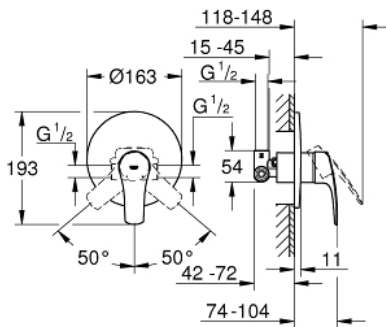

33 556 003 EUROSMART SINGLE-LEVER SHOWER MIXER 1/2"

PRODUCT DESCRIPTION

- Colour: chrome
- wall installation
- metal lever
- GROHE SilkMove 46 mm ceramic cartridge
- GROHE LongLife finish
- GROHE FastFixation escutcheon with covered fixation
- consisting of:
- set for final installation (19 451 003)
- rough-in set for wall mounted shower mixer
- adjustable flow rate limiter
- escutcheon- and shaft-sealing
- metal wall escutcheon
- optional temperature limiter
- professional edition

33 556 003 EUROSMART SINGLE-LEVER SHOWER MIXER 1/2"

SPARE PARTS

- 1: Lever (Spare part-nr. 48549000)
- 2: Escutcheon (Spare part-nr. 46904000)
- 3: Cap (Spare part-nr. 06874000)
- 4: Cartridge (Spare part-nr. 46048000)
- 5: Temperature limiter (Spare part-nr. 46308000)*
- 6: Extension set (Spare part-nr. 46191000)*
- 7: Extension set (Spare part-nr. 46343000)*