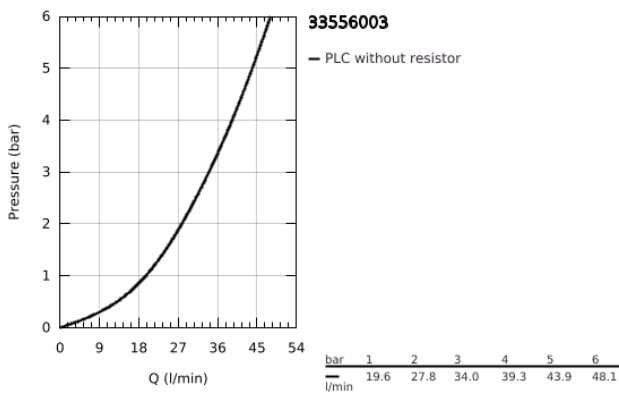

33 556 003 EUROSMART SINGLE-LEVER SHOWER MIXER 1/2"

PRODUCT DESCRIPTION

- Colour: chrome
- wall installation
- metal lever
- GROHE SilkMove 46 mm ceramic cartridge
- GROHE LongLife finish
- GROHE FastFixation escutcheon with covered fixation
- consisting of:
- set for final installation (19 451 003)
- rough-in set for wall mounted shower mixer
- adjustable flow rate limiter
- escutcheon- and shaft-sealing
- metal wall escutcheon
- optional temperature limiter
- professional edition

33 556 003 EUROSMART SINGLE-LEVER SHOWER MIXER 1/2"

SPARE PARTS

- 1: Lever (Spare part-nr. 48549000)
- 2: Escutcheon (Spare part-nr. 46904000)
- 3: Cap (Spare part-nr. 06874000)
- 4: Cartridge (Spare part-nr. 46048000)
- 5: Temperature limiter (Spare part-nr. 46308000)*
- 6: Extension set (Spare part-nr. 46191000)*
- 7: Extension set (Spare part-nr. 46343000)*