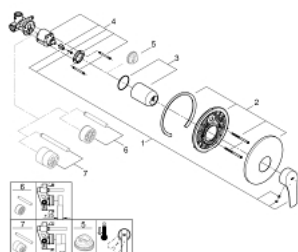

33 556 003 EUROSMART SINGLE-LEVER SHOWER MIXER 1/2"

PRODUCT DESCRIPTION

- Colour: chrome
- wall installation
- metal lever
- GROHE SilkMove 46 mm ceramic cartridge
- GROHE LongLife finish
- GROHE FastFixation escutcheon with covered fixation
- consisting of:
- set for final installation (19 451 003)
- rough-in set for wall mounted shower mixer
- adjustable flow rate limiter
- escutcheon- and shaft-sealing
- metal wall escutcheon
- optional temperature limiter
- professional edition

33 556 003 EUROSMART SINGLE-LEVER SHOWER MIXER 1/2"

SPARE PARTS

- 1: Lever (Spare part-nr. 48549000)
- 2: Escutcheon (Spare part-nr. 46904000)
- 3: Cap (Spare part-nr. 06874000)
- 4: Cartridge (Spare part-nr. 46048000)
- 5: Temperature limiter (Spare part-nr. 46308000)*
- 6: Extension set (Spare part-nr. 46191000)*
- 7: Extension set (Spare part-nr. 46343000)*