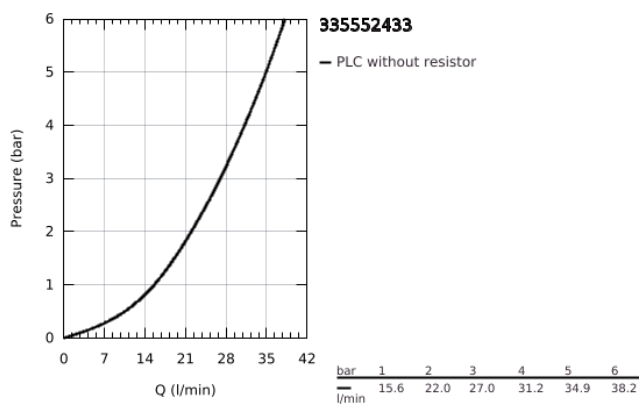

33 555 243 3 EUROSMART SINGLE-LEVER SHOWER MIXER 1/2"

PRODUCT DESCRIPTION

- Colour: matte black
- wall mounted
- metal lever
- GROHE SilkMove 35 mm ceramic cartridge
- adjustable flow rate limiter
- with temperature limiter
- shower bottom outlet with integrated non return-valve
- S-unions
- metal wall escutcheons
- protected against backflow
- professional edition

33 555 243 3 EUROSMART SINGLE-LEVER SHOWER MIXER 1/2"

SPARE PARTS

- 1: Lever (Spare part-nr. 485422430)
- 2: Cartridge (Spare part-nr. 46374000)
- 3: Non-return valve (Spare part-nr. 42601000)
- 4: Screw connection 1/2" (Spare part-nr. 450442430)
- 5: S-union (Spare part-nr. 126622430)
- 6: Extension 3/4", 20 mm (Spare part-nr. 0713000M)*
- 7: Socket Spanner (Spare part-nr. 19332000)*
- 8: Special spanner (Spare part-nr. 19377000)*