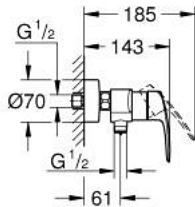

33 555 243 3 EUROSMART SINGLE-LEVER SHOWER MIXER 1/2"

PRODUCT DESCRIPTION

- Colour: matte black
- wall mounted
- metal lever
- GROHE SilkMove 35 mm ceramic cartridge
- adjustable flow rate limiter
- with temperature limiter
- shower bottom outlet with integrated non return-valve
- S-unions
- metal wall escutcheons
- protected against backflow
- professional edition

33 555 243 3 EUROSMART SINGLE-LEVER SHOWER MIXER 1/2"

SPARE PARTS

- 1: Lever (Spare part-nr. 485422430)
- 2: Cartridge (Spare part-nr. 46374000)
- 3: Non-return valve (Spare part-nr. 42601000)
- 4: Screw connection 1/2" (Spare part-nr. 450442430)
- 5: S-union (Spare part-nr. 126622430)
- 6: Extension 3/4", 20 mm (Spare part-nr. 0713000M)*
- 7: Socket Spanner (Spare part-nr. 19332000)*
- 8: Special spanner (Spare part-nr. 19377000)*