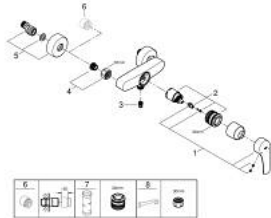

33 555 243 3 EUROSMART SINGLE-LEVER SHOWER MIXER 1/2"

PRODUCT DESCRIPTION

- Colour: matte black
- wall mounted
- metal lever
- GROHE SilkMove 35 mm ceramic cartridge
- adjustable flow rate limiter
- with temperature limiter
- shower bottom outlet with integrated non return-valve
- S-unions
- metal wall escutcheons
- protected against backflow
- professional edition

33 555 243 3 EUROSMART SINGLE-LEVER SHOWER MIXER 1/2"

SPARE PARTS

- 1: Lever (Spare part-nr. 485422430)
- 2: Cartridge (Spare part-nr. 46374000)
- 3: Non-return valve (Spare part-nr. 42601000)
- 4: Screw connection 1/2" (Spare part-nr. 450442430)
- 5: S-union (Spare part-nr. 126622430)
- 6: Extension 3/4", 20 mm (Spare part-nr. 0713000M)*
- 7: Socket Spanner (Spare part-nr. 19332000)*
- 8: Special spanner (Spare part-nr. 19377000)*