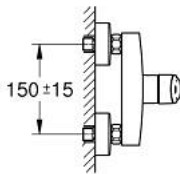

33 555 243 3 EUROSMART SINGLE-LEVER SHOWER MIXER 1/2"

PRODUCT DESCRIPTION

- Colour: matte black
- wall mounted
- metal lever
- GROHE SilkMove 35 mm ceramic cartridge
- adjustable flow rate limiter
- with temperature limiter
- shower bottom outlet with integrated non return-valve
- S-unions
- metal wall escutcheons
- protected against backflow
- professional edition

33 555 243 3 EUROSMART SINGLE-LEVER SHOWER MIXER 1/2"

SPARE PARTS

- 1: Lever (Spare part-nr. 485422430)
- 2: Cartridge (Spare part-nr. 46374000)
- 3: Non-return valve (Spare part-nr. 42601000)
- 4: Screw connection 1/2" (Spare part-nr. 450442430)
- 5: S-union (Spare part-nr. 126622430)
- 6: Extension 3/4", 20 mm (Spare part-nr. 0713000M)*
- 7: Socket Spanner (Spare part-nr. 19332000)*
- 8: Special spanner (Spare part-nr. 19377000)*