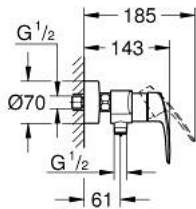

33 555 003 EUROSMART SINGLE-LEVER SHOWER MIXER 1/2"

PRODUCT DESCRIPTION

- Colour: chrome
- wall mounted
- metal lever
- GROHE SilkMove 35 mm ceramic cartridge
- adjustable flow rate limiter
- with temperature limiter
- GROHE LongLife finish
- shower bottom outlet with integrated non return-valve
- S-unions
- metal wall escutcheons
- protected against backflow
- professional edition

33 555 003 EUROSMART SINGLE-LEVER SHOWER MIXER 1/2"

SPARE PARTS

- 1: Lever (Spare part-nr. 48542000)
- 2: Cartridge (Spare part-nr. 46374000)
- 3: Non-return valve (Spare part-nr. 42601000)
- 4: Screw connection 1/2" (Spare part-nr. 45044000)
- 5: S-union (Spare part-nr. 12662000)
- 6: Extension 3/4", 20 mm (Spare part-nr. 0713000M)*
- 7: Socket Spanner (Spare part-nr. 19332000)*
- 8: Special spanner (Spare part-nr. 19377000)*