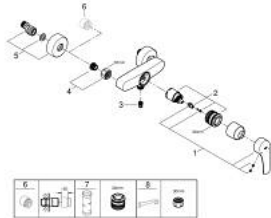

33 555 003 EUROSMART SINGLE-LEVER SHOWER MIXER 1/2"

PRODUCT DESCRIPTION

- Colour: chrome
- wall mounted
- metal lever
- GROHE SilkMove 35 mm ceramic cartridge
- adjustable flow rate limiter
- with temperature limiter
- GROHE LongLife finish
- shower bottom outlet with integrated non return-valve
- S-unions
- metal wall escutcheons
- protected against backflow
- professional edition

33 555 003 EUROSMART SINGLE-LEVER SHOWER MIXER 1/2"

SPARE PARTS

- 1: Lever (Spare part-nr. 48542000)
- 2: Cartridge (Spare part-nr. 46374000)
- 3: Non-return valve (Spare part-nr. 42601000)
- 4: Screw connection 1/2" (Spare part-nr. 45044000)
- 5: S-union (Spare part-nr. 12662000)
- 6: Extension 3/4", 20 mm (Spare part-nr. 0713000M)*
- 7: Socket Spanner (Spare part-nr. 19332000)*
- 8: Special spanner (Spare part-nr. 19377000)*