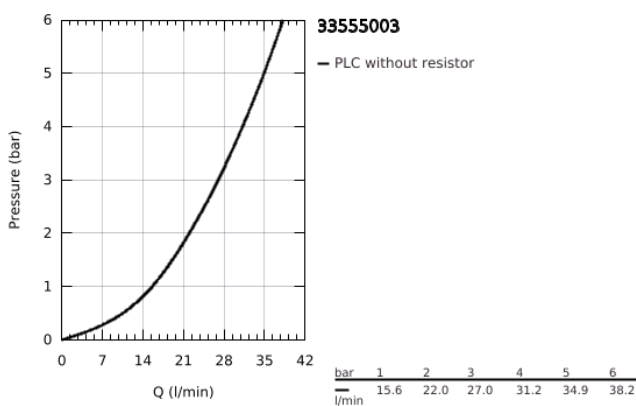

33 555 003 EUROSMART SINGLE-LEVER SHOWER MIXER 1/2"

PRODUCT DESCRIPTION

- Colour: chrome
- wall mounted
- metal lever
- GROHE SilkMove 35 mm ceramic cartridge
- adjustable flow rate limiter
- with temperature limiter
- GROHE LongLife finish
- shower bottom outlet with integrated non return-valve
- S-unions
- metal wall escutcheons
- protected against backflow
- professional edition

33 555 003 EUROSMART SINGLE-LEVER SHOWER MIXER 1/2"

SPARE PARTS

- 1: Lever (Spare part-nr. 48542000)
- 2: Cartridge (Spare part-nr. 46374000)
- 3: Non-return valve (Spare part-nr. 42601000)
- 4: Screw connection 1/2" (Spare part-nr. 45044000)
- 5: S-union (Spare part-nr. 12662000)
- 6: Extension 3/4", 20 mm (Spare part-nr. 0713000M)*
- 7: Socket Spanner (Spare part-nr. 19332000)*
- 8: Special spanner (Spare part-nr. 19377000)*