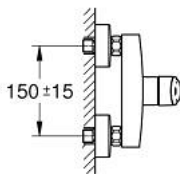

33 555 003 EUROSMART SINGLE-LEVER SHOWER MIXER 1/2"

PRODUCT DESCRIPTION

- Colour: chrome
- wall mounted
- metal lever
- GROHE SilkMove 35 mm ceramic cartridge
- adjustable flow rate limiter
- with temperature limiter
- GROHE LongLife finish
- shower bottom outlet with integrated non return-valve
- S-unions
- metal wall escutcheons
- protected against backflow
- professional edition

33 555 003 EUROSMART SINGLE-LEVER SHOWER MIXER 1/2"

SPARE PARTS

- 1: Lever (Spare part-nr. 48542000)
- 2: Cartridge (Spare part-nr. 46374000)
- 3: Non-return valve (Spare part-nr. 42601000)
- 4: Screw connection 1/2" (Spare part-nr. 45044000)
- 5: S-union (Spare part-nr. 12662000)
- 6: Extension 3/4", 20 mm (Spare part-nr. 0713000M)*
- 7: Socket Spanner (Spare part-nr. 19332000)*
- 8: Special spanner (Spare part-nr. 19377000)*