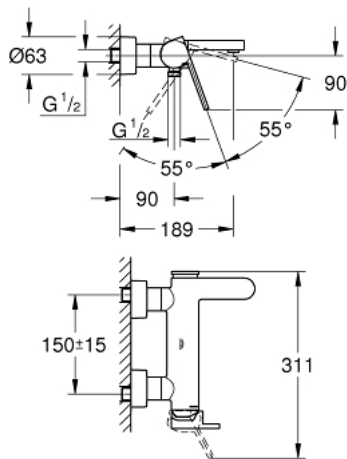

33 553 DC3 GROHE PLUS SINGLE-LEVER BATH MIXER 1/2"

PRODUCT DESCRIPTION

- Colour: supersteel
- wall mounted
- metal lever
- GROHE SilkMove 35 mm ceramic cartridge
- with temperature limiter
- GROHE LongLife finish
- automatic diverter: bath/shower
- laminar mousseur
- 1/2" shower outlet
- integrated non-return valve
- covered S-unions
- protected against backflow
- minimum pressure 1.0 bar

33 553 DC3 GROHE PLUS SINGLE-LEVER BATH MIXER 1/2"

SPARE PARTS

- 1: Lever (Spare part-nr. 48450DC0)
- 2: Cartridge (Spare part-nr. 46374000)
- 3: Diverter (Spare part-nr. 48451DC0)
- 4: Mousseur (Spare part-nr. 48009000)
- 5: Non-return valve (Spare part-nr. 08565000)
- 6: Screw connection 1/2" (Spare part-nr. 45044DC0)
- 7: S-union (Spare part-nr. 48453DC0)
- 8: Extension set 1/2", 30 mm (Spare part-nr. 46238000)*
- 9: Socket spanner (Spare part-nr. 19332000)*
- 10: Special spanner (Spare part-nr. 19377000)*