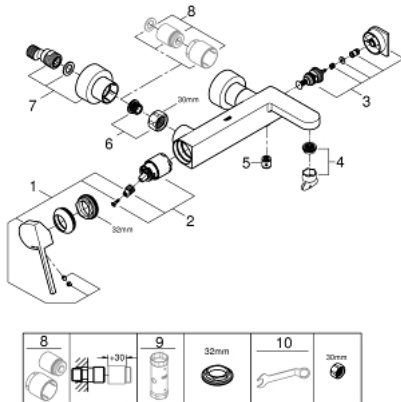

33 553 DC3 GROHE PLUS SINGLE-LEVER BATH MIXER 1/2"

PRODUCT DESCRIPTION

- Colour: supersteel
- wall mounted
- metal lever
- GROHE SilkMove 35 mm ceramic cartridge
- with temperature limiter
- GROHE LongLife finish
- automatic diverter: bath/shower
- laminar mousseur
- 1/2" shower outlet
- integrated non-return valve
- covered S-unions
- protected against backflow
- minimum pressure 1.0 bar

33 553 DC3 GROHE PLUS SINGLE-LEVER BATH MIXER 1/2"

SPARE PARTS

- 1: Lever (Spare part-nr. 48450DC0)
- 2: Cartridge (Spare part-nr. 46374000)
- 3: Diverter (Spare part-nr. 48451DC0)
- 4: Mousseur (Spare part-nr. 48009000)
- 5: Non-return valve (Spare part-nr. 08565000)
- 6: Screw connection 1/2" (Spare part-nr. 45044DC0)
- 7: S-union (Spare part-nr. 48453DC0)
- 8: Extension set 1/2", 30 mm (Spare part-nr. 46238000)*
- 9: Socket spanner (Spare part-nr. 19332000)*
- 10: Special spanner (Spare part-nr. 19377000)*