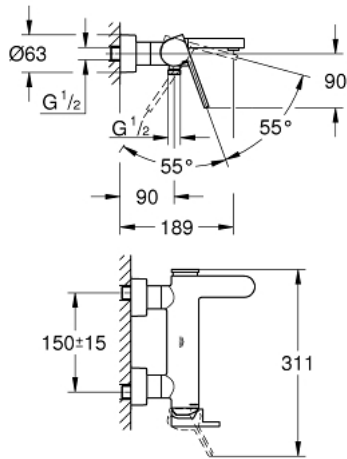

33 553 AL3 GROHE PLUS SINGLE-LEVER BATH MIXER 1/2"

PRODUCT DESCRIPTION

- Colour: brushed hard graphite
- wall mounted
- metal lever
- GROHE SilkMove 35 mm ceramic cartridge
- with temperature limiter
- GROHE LongLife finish
- automatic diverter: bath/shower
- laminar mousseur
- 1/2" shower outlet
- integrated non-return valve
- covered S-unions
- protected against backflow
- minimum pressure 1.0 bar

33 553 AL3 GROHE PLUS SINGLE-LEVER BATH MIXER 1/2"

SPARE PARTS

- 1: Lever (Spare part-nr. 48450AL0)
- 2: Cartridge (Spare part-nr. 46374000)
- 3: Diverter (Spare part-nr. 48451AL0)
- 4: Mousseur (Spare part-nr. 48009000)
- 5: Non-return valve (Spare part-nr. 08565000)
- 6: Screw connection 1/2" (Spare part-nr. 45044AL0)
- 7: S-union (Spare part-nr. 48453AL0)
- 8: Extension set 1/2", 30 mm (Spare part-nr. 46238000)*
- 9: Socket Spanner (Spare part-nr. 19332000)*
- 10: Special spanner (Spare part-nr. 19377000)*