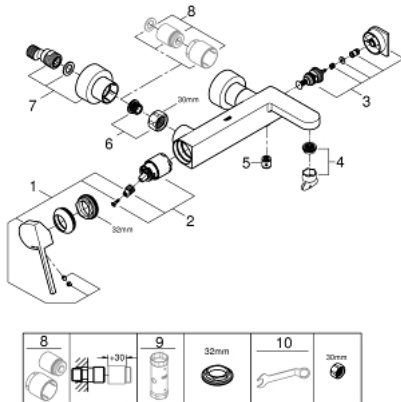

33 553 AL3 GROHE PLUS SINGLE-LEVER BATH MIXER 1/2"

PRODUCT DESCRIPTION

- Colour: brushed hard graphite
- wall mounted
- metal lever
- GROHE SilkMove 35 mm ceramic cartridge
- with temperature limiter
- GROHE LongLife finish
- automatic diverter: bath/shower
- laminar mousseur
- 1/2" shower outlet
- integrated non-return valve
- covered S-unions
- protected against backflow
- minimum pressure 1.0 bar

33 553 AL3 GROHE PLUS SINGLE-LEVER BATH MIXER 1/2"

SPARE PARTS

- 1: Lever (Spare part-nr. 48450AL0)
- 2: Cartridge (Spare part-nr. 46374000)
- 3: Diverter (Spare part-nr. 48451AL0)
- 4: Mousseur (Spare part-nr. 48009000)
- 5: Non-return valve (Spare part-nr. 08565000)
- 6: Screw connection 1/2" (Spare part-nr. 45044AL0)
- 7: S-union (Spare part-nr. 48453AL0)
- 8: Extension set 1/2", 30 mm (Spare part-nr. 46238000)*
- 9: Socket Spanner (Spare part-nr. 19332000)*
- 10: Special spanner (Spare part-nr. 19377000)*