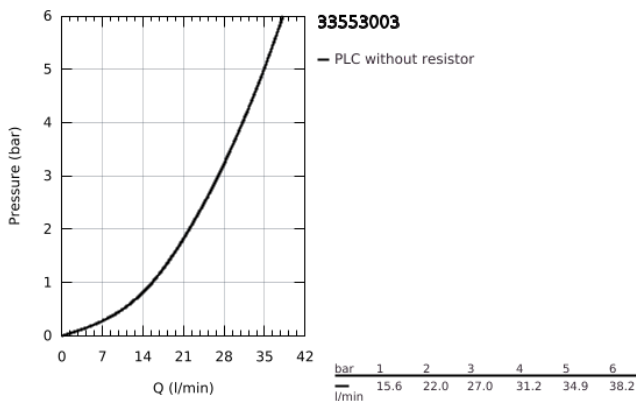

33 553 003 GROHE PLUS SINGLE-LEVER BATH MIXER 1/2"

PRODUCT DESCRIPTION

- Colour: chrome
- wall mounted
- metal lever
- GROHE SilkMove 35 mm ceramic cartridge
- with temperature limiter
- GROHE LongLife finish
- automatic diverter: bath/shower
- laminar mousseur
- 1/2" shower outlet
- integrated non-return valve
- covered S-unions
- protected against backflow
- minimum pressure 1.0 bar

33 553 003 GROHE PLUS SINGLE-LEVER BATH MIXER 1/2"

SPARE PARTS

- 1: Lever (Spare part-nr. 48450000)
- 2: Cartridge (Spare part-nr. 46374000)
- 3: Diverter (Spare part-nr. 48451000)
- 4: Mousseur (Spare part-nr. 48009000)
- 5: Non-return valve (Spare part-nr. 08565000)
- 6: Screw connection 1/2" (Spare part-nr. 45044000)
- 7: S-union (Spare part-nr. 48453000)
- 8: Extension set 1/2", 30 mm (Spare part-nr. 46238000)*
- 9: Socket Spanner (Spare part-nr. 19332000)*
- 10: Special spanner (Spare part-nr. 19377000)*