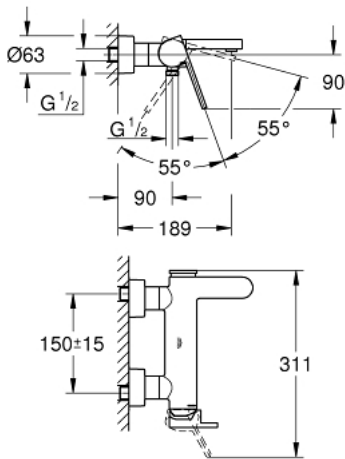

33 553 003 GROHE PLUS SINGLE-LEVER BATH MIXER 1/2"

PRODUCT DESCRIPTION

- Colour: chrome
- wall mounted
- metal lever
- GROHE SilkMove 35 mm ceramic cartridge
- with temperature limiter
- GROHE LongLife finish
- automatic diverter: bath/shower
- laminar mousseur
- 1/2" shower outlet
- integrated non-return valve
- covered S-unions
- protected against backflow
- minimum pressure 1.0 bar

33 553 003 GROHE PLUS SINGLE-LEVER BATH MIXER 1/2"

SPARE PARTS

- 1: Lever (Spare part-nr. 48450000)
- 2: Cartridge (Spare part-nr. 46374000)
- 3: Diverter (Spare part-nr. 48451000)
- 4: Mousseur (Spare part-nr. 48009000)
- 5: Non-return valve (Spare part-nr. 08565000)
- 6: Screw connection 1/2" (Spare part-nr. 45044000)
- 7: S-union (Spare part-nr. 48453000)
- 8: Extension set 1/2", 30 mm (Spare part-nr. 46238000)*
- 9: Socket Spanner (Spare part-nr. 19332000)*
- 10: Special spanner (Spare part-nr. 19377000)*