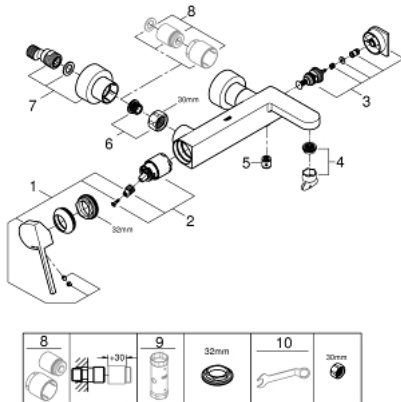

33 553 003 GROHE PLUS SINGLE-LEVER BATH MIXER 1/2"

PRODUCT DESCRIPTION

- Colour: chrome
- wall mounted
- metal lever
- GROHE SilkMove 35 mm ceramic cartridge
- with temperature limiter
- GROHE LongLife finish
- automatic diverter: bath/shower
- laminar mousseur
- 1/2" shower outlet
- integrated non-return valve
- covered S-unions
- protected against backflow
- minimum pressure 1.0 bar

33 553 003 GROHE PLUS SINGLE-LEVER BATH MIXER 1/2"

SPARE PARTS

- 1: Lever (Spare part-nr. 48450000)
- 2: Cartridge (Spare part-nr. 46374000)
- 3: Diverter (Spare part-nr. 48451000)
- 4: Mousseur (Spare part-nr. 48009000)
- 5: Non-return valve (Spare part-nr. 08565000)
- 6: Screw connection 1/2" (Spare part-nr. 45044000)
- 7: S-union (Spare part-nr. 48453000)
- 8: Extension set 1/2", 30 mm (Spare part-nr. 46238000)*
- 9: Socket Spanner (Spare part-nr. 19332000)*
- 10: Special spanner (Spare part-nr. 19377000)*