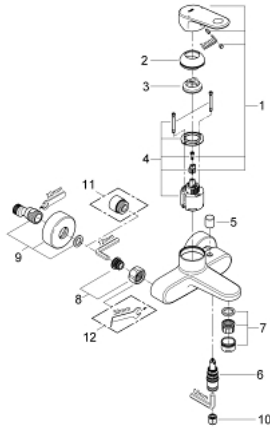

33 553 002 EUROPLUS SINGLE-LEVER BATH MIXER 1/2"

PRODUCT DESCRIPTION

- Colour: chrome
- wall mounted
- metal lever
- GROHE SilkMove 46 mm ceramic cartridge
- temperature limiter
- GROHE LongLife finish
- adjustable flow rate limiter
- adjustable minimum flow rate 2.5 l/min
- automatic diverter: bath/shower
- SpeedClean mousseur
- integrated non-return valve in the shower outlet
- S-unions
- protected against backflow
- minimum pressure 1.0 bar

33 553 002 EUROPLUS SINGLE-LEVER BATH MIXER 1/2"

SPARE PARTS

- 1: Lever (Spare part-nr. 46651000)
- 2: Cap (Spare part-nr. 46570000)
- 3: Temperature limiter (Spare part-nr. 46375000)
- 4: Cartridge (Spare part-nr. 46048000)
- 5: Diverter knob (Spare part-nr. 64309000)
- 6: Diverter (Spare part-nr. 65655000)
- 7: Mousseur (Spare part-nr. 13927000)
- 8: Screw connection 1/2" (Spare part-nr. 45044000)
- 9: S-union (Spare part-nr. 12662000)
- 10: Non-return valve (Spare part-nr. 08565000)
- 11: Extension 3/4", 20 mm (Spare part-nr. 0713000M)*
- 12: Special spanner (Spare part-nr. 19377000)*