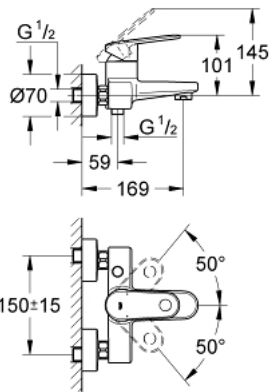

33 553 002 EUROPLUS SINGLE-LEVER BATH MIXER 1/2"

PRODUCT DESCRIPTION

- Colour: chrome
- wall mounted
- metal lever
- GROHE SilkMove 46 mm ceramic cartridge
- temperature limiter
- GROHE LongLife finish
- adjustable flow rate limiter
- adjustable minimum flow rate 2.5 l/min
- automatic diverter: bath/shower
- SpeedClean mousseur
- integrated non-return valve in the shower outlet
- S-unions
- protected against backflow
- minimum pressure 1.0 bar

33 553 002 EUROPLUS SINGLE-LEVER BATH MIXER 1/2"

SPARE PARTS

- 1: Lever (Spare part-nr. 46651000)
- 2: Cap (Spare part-nr. 46570000)
- 3: Temperature limiter (Spare part-nr. 46375000)
- 4: Cartridge (Spare part-nr. 46048000)
- 5: Diverter knob (Spare part-nr. 64309000)
- 6: Diverter (Spare part-nr. 65655000)
- 7: Mousseur (Spare part-nr. 13927000)
- 8: Screw connection 1/2" (Spare part-nr. 45044000)
- 9: S-union (Spare part-nr. 12662000)
- 10: Non-return valve (Spare part-nr. 08565000)
- 11: Extension 3/4", 20 mm (Spare part-nr. 0713000M)*
- 12: Special spanner (Spare part-nr. 19377000)*