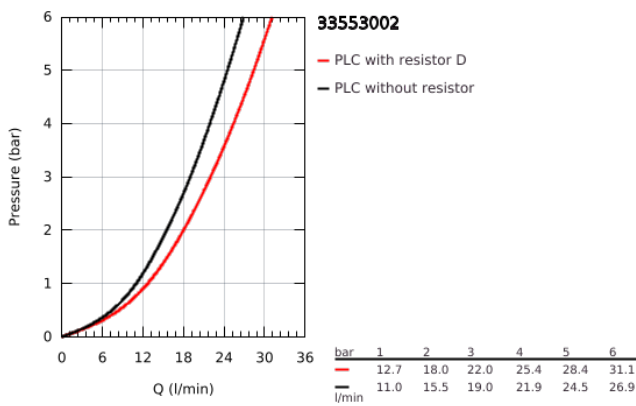

33 553 002 EUROPLUS SINGLE-LEVER BATH MIXER 1/2"

PRODUCT DESCRIPTION

- Colour: chrome
- wall mounted
- metal lever
- GROHE SilkMove 46 mm ceramic cartridge
- temperature limiter
- GROHE LongLife finish
- adjustable flow rate limiter
- adjustable minimum flow rate 2.5 l/min
- automatic diverter: bath/shower
- SpeedClean mousseur
- integrated non-return valve in the shower outlet
- S-unions
- protected against backflow
- minimum pressure 1.0 bar

33 553 002 EUROPLUS SINGLE-LEVER BATH MIXER 1/2"

SPARE PARTS

- 1: Lever (Spare part-nr. 46651000)
- 2: Cap (Spare part-nr. 46570000)
- 3: Temperature limiter (Spare part-nr. 46375000)
- 4: Cartridge (Spare part-nr. 46048000)
- 5: Diverter knob (Spare part-nr. 64309000)
- 6: Diverter (Spare part-nr. 65655000)
- 7: Mousseur (Spare part-nr. 13927000)
- 8: Screw connection 1/2" (Spare part-nr. 45044000)
- 9: S-union (Spare part-nr. 12662000)
- 10: Non-return valve (Spare part-nr. 08565000)
- 11: Extension 3/4", 20 mm (Spare part-nr. 0713000M)*
- 12: Special spanner (Spare part-nr. 19377000)*