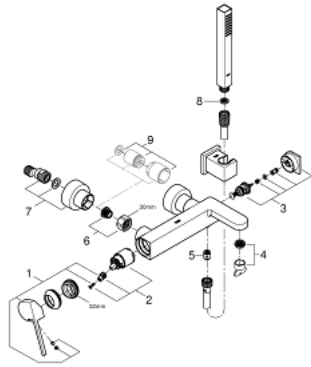

33 547 003 GROHE PLUS SINGLE-LEVER BATH MIXER 1/2"

PRODUCT DESCRIPTION

- Colour: chrome
- wall mounted
- metal lever
- GROHE SilkMove 35 mm ceramic cartridge
- with temperature limiter
- GROHE LongLife finish
- automatic diverter: bath/shower
- laminar mousseur
- 1/2" shower outlet
- integrated non-return valve
- covered S-unions
- protected against backflow
- with shower set
- consisting of:
 - hand shower Euphoria Cube Stick (27 698 000)
 - wall shower holder (27 693 000)
 - Silverflex shower hose 1500 mm 1/2" x 1/2" (28 364)
- minimum pressure 1.0 bar

33 547 003 GROHE PLUS SINGLE-LEVER BATH MIXER 1/2"

SPARE PARTS

- 1: Lever (Spare part-nr. 48450000)
- 2: Cartridge (Spare part-nr. 46374000)
- 3: Diverter (Spare part-nr. 48451000)
- 4: Mousseur (Spare part-nr. 48009000)
- 5: Non-return valve (Spare part-nr. 08565000)
- 6: Screw connection 1/2" (Spare part-nr. 45044000)
- 7: S-union (Spare part-nr. 48453000)
- 8: Dirt strainer (Spare part-nr. 0700200M)
- 9: Extension set 1/2", 30 mm (Spare part-nr. 46238000)*
- 10: Socket Spanner (Spare part-nr. 19332000)*
- 11: Special spanner (Spare part-nr. 19377000)*