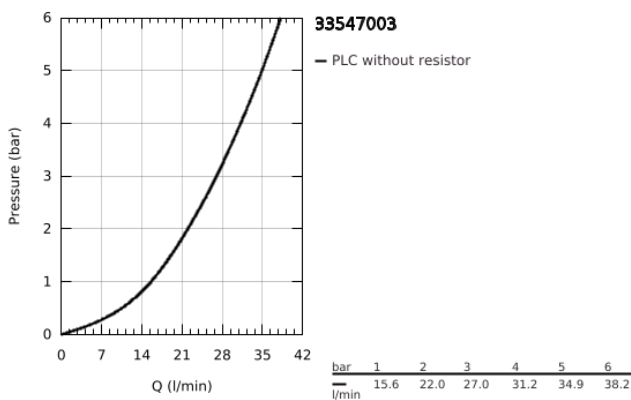

33 547 003 GROHE PLUS SINGLE-LEVER BATH MIXER 1/2"

PRODUCT DESCRIPTION

- Colour: chrome
- wall mounted
- metal lever
- GROHE SilkMove 35 mm ceramic cartridge
- with temperature limiter
- GROHE LongLife finish
- automatic diverter: bath/shower
- laminar mousseur
- 1/2" shower outlet
- integrated non-return valve
- covered S-unions
- protected against backflow
- with shower set
- consisting of:
 - hand shower Euphoria Cube Stick (27 698 000)
 - wall shower holder (27 693 000)
 - Silverflex shower hose 1500 mm 1/2" x 1/2" (28 364)
- minimum pressure 1.0 bar

33 547 003 GROHE PLUS SINGLE-LEVER BATH MIXER 1/2"

SPARE PARTS

- 1: Lever (Spare part-nr. 48450000)
- 2: Cartridge (Spare part-nr. 46374000)
- 3: Diverter (Spare part-nr. 48451000)
- 4: Mousseur (Spare part-nr. 48009000)
- 5: Non-return valve (Spare part-nr. 08565000)
- 6: Screw connection 1/2" (Spare part-nr. 45044000)
- 7: S-union (Spare part-nr. 48453000)
- 8: Dirt strainer (Spare part-nr. 0700200M)
- 9: Extension set 1/2", 30 mm (Spare part-nr. 46238000)*
- 10: Socket Spanner (Spare part-nr. 19332000)*
- 11: Special spanner (Spare part-nr. 19377000)*