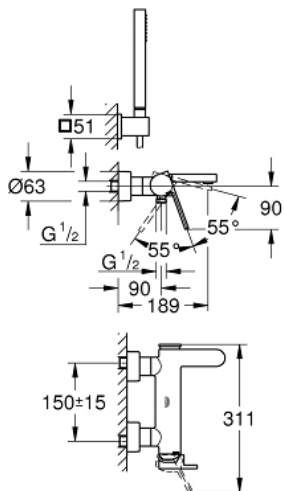

33 547 003 GROHE PLUS SINGLE-LEVER BATH MIXER 1/2"

PRODUCT DESCRIPTION

- Colour: chrome
- wall mounted
- metal lever
- GROHE SilkMove 35 mm ceramic cartridge
- with temperature limiter
- GROHE LongLife finish
- automatic diverter: bath/shower
- laminar mousseur
- 1/2" shower outlet
- integrated non-return valve
- covered S-unions
- protected against backflow
- with shower set
- consisting of:
 - hand shower Euphoria Cube Stick (27 698 000)
 - wall shower holder (27 693 000)
 - Silverflex shower hose 1500 mm 1/2" x 1/2" (28 364)
- minimum pressure 1.0 bar

33 547 003 GROHE PLUS SINGLE-LEVER BATH MIXER 1/2"

SPARE PARTS

- 1: Lever (Spare part-nr. 48450000)
- 2: Cartridge (Spare part-nr. 46374000)
- 3: Diverter (Spare part-nr. 48451000)
- 4: Mousseur (Spare part-nr. 48009000)
- 5: Non-return valve (Spare part-nr. 08565000)
- 6: Screw connection 1/2" (Spare part-nr. 45044000)
- 7: S-union (Spare part-nr. 48453000)
- 8: Dirt strainer (Spare part-nr. 0700200M)
- 9: Extension set 1/2", 30 mm (Spare part-nr. 46238000)*
- 10: Socket Spanner (Spare part-nr. 19332000)*
- 11: Special spanner (Spare part-nr. 19377000)*