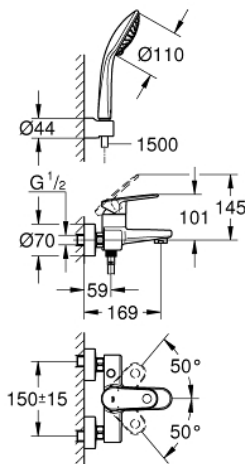

33 547 002 EUROPLUS SINGLE-LEVER BATH MIXER 1/2"

PRODUCT DESCRIPTION

- Colour: chrome
- wall mounted
- metal lever
- GROHE SilkMove 46 mm ceramic cartridge
- temperature limiter
- GROHE LongLife finish
- adjustable flow rate limiter
- adjustable minimum flow rate 2.5 l/min
- automatic diverter: bath/shower
- SpeedClean mousseur
- integrated non-return valve in the shower outlet
- S-unions
- protected against backflow
- with shower set
- hand shower Euphoria 110 Champagne (27 222)
- wall shower holder (28 622)
- shower hose Relexaflex 1500 mm 1/2" x 1/2" (28 151)

33 547 002 EUROPLUS SINGLE-LEVER BATH MIXER 1/2"

SPARE PARTS

- 1: Lever (Spare part-nr. 46651000)
- 2: Cap (Spare part-nr. 46570000)
- 3: Temperature limiter (Spare part-nr. 46375000)
- 4: Cartridge (Spare part-nr. 46048000)
- 5: Diverter knob (Spare part-nr. 64309000)
- 6: Diverter (Spare part-nr. 65655000)
- 7: Mousseur (Spare part-nr. 13927000)
- 8: Screw connection 1/2" (Spare part-nr. 45044000)
- 9: S-union (Spare part-nr. 12662000)
- 10: Non-return valve (Spare part-nr. 08565000)
- 11: Dirt strainer (Spare part-nr. 0700200M)
- 12: Extension 3/4", 20 mm (Spare part-nr. 0713000M)*
- 13: Special spanner (Spare part-nr. 19377000)*