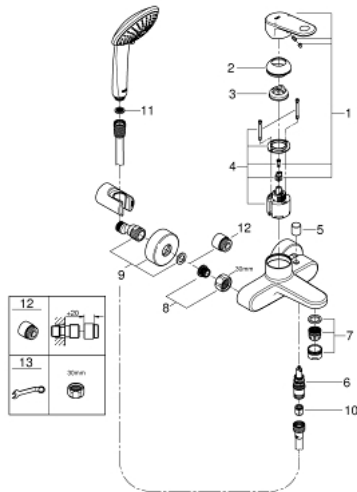

33 547 002 EUROPLUS SINGLE-LEVER BATH MIXER 1/2"

PRODUCT DESCRIPTION

- Colour: chrome
- wall mounted
- metal lever
- GROHE SilkMove 46 mm ceramic cartridge
- temperature limiter
- GROHE LongLife finish
- adjustable flow rate limiter
- adjustable minimum flow rate 2.5 l/min
- automatic diverter: bath/shower
- SpeedClean mousseur
- integrated non-return valve in the shower outlet
- S-unions
- protected against backflow
- with shower set
- hand shower Euphoria 110 Champagne (27 222)
- wall shower holder (28 622)
- shower hose Relexaflex 1500 mm 1/2" x 1/2" (28 151)

33 547 002 EUROPLUS SINGLE-LEVER BATH MIXER 1/2"

SPARE PARTS

- 1: Lever (Spare part-nr. 46651000)
- 2: Cap (Spare part-nr. 46570000)
- 3: Temperature limiter (Spare part-nr. 46375000)
- 4: Cartridge (Spare part-nr. 46048000)
- 5: Diverter knob (Spare part-nr. 64309000)
- 6: Diverter (Spare part-nr. 65655000)
- 7: Mousseur (Spare part-nr. 13927000)
- 8: Screw connection 1/2" (Spare part-nr. 45044000)
- 9: S-union (Spare part-nr. 12662000)
- 10: Non-return valve (Spare part-nr. 08565000)
- 11: Dirt strainer (Spare part-nr. 0700200M)
- 12: Extension 3/4", 20 mm (Spare part-nr. 0713000M)*
- 13: Special spanner (Spare part-nr. 19377000)*