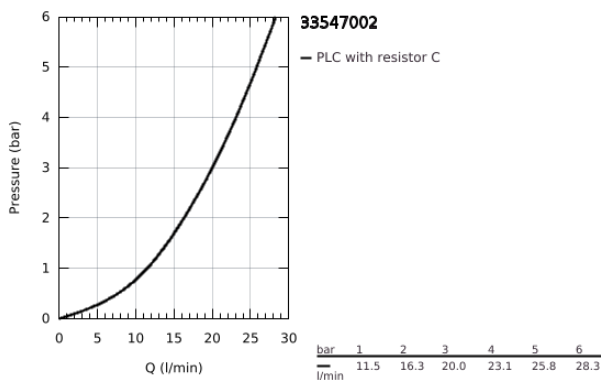

33 547 002 EUROPLUS SINGLE-LEVER BATH MIXER 1/2"

PRODUCT DESCRIPTION

- Colour: chrome
- wall mounted
- metal lever
- GROHE SilkMove 46 mm ceramic cartridge
- temperature limiter
- GROHE LongLife finish
- adjustable flow rate limiter
- adjustable minimum flow rate 2.5 l/min
- automatic diverter: bath/shower
- SpeedClean mousseur
- integrated non-return valve in the shower outlet
- S-unions
- protected against backflow
- with shower set
- hand shower Euphoria 110 Champagne (27 222)
- wall shower holder (28 622)
- shower hose Relexaflex 1500 mm 1/2" x 1/2" (28 151)

33 547 002 EUROPLUS SINGLE-LEVER BATH MIXER 1/2"

SPARE PARTS

- 1: Lever (Spare part-nr. 46651000)
- 2: Cap (Spare part-nr. 46570000)
- 3: Temperature limiter (Spare part-nr. 46375000)
- 4: Cartridge (Spare part-nr. 46048000)
- 5: Diverter knob (Spare part-nr. 64309000)
- 6: Diverter (Spare part-nr. 65655000)
- 7: Mousseur (Spare part-nr. 13927000)
- 8: Screw connection 1/2" (Spare part-nr. 45044000)
- 9: S-union (Spare part-nr. 12662000)
- 10: Non-return valve (Spare part-nr. 08565000)
- 11: Dirt strainer (Spare part-nr. 0700200M)
- 12: Extension 3/4", 20 mm (Spare part-nr. 0713000M)*
- 13: Special spanner (Spare part-nr. 19377000)*