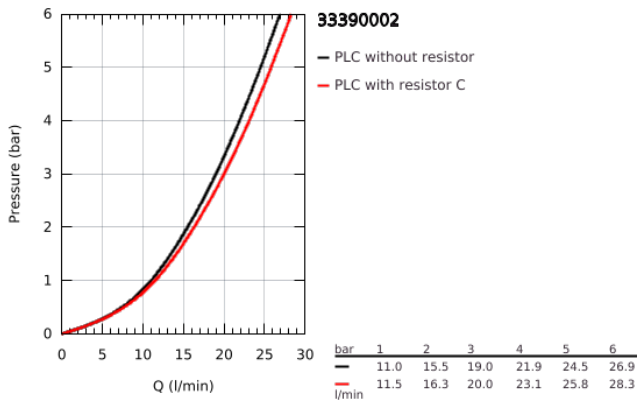

### 33 390 002 EURODISC COSMOPOLITAN SINGLE-LEVER BATH MIXER 1/2"

#### PRODUCT DESCRIPTION

- Colour: chrome
- wall mounted
- metal lever
- GROHE SilkMove 46 mm ceramic cartridge
- GROHE LongLife finish
- adjustable flow rate limiter
- adjustable minimum flow rate 2.5 l/min
- automatic diverter: bath/shower
- mousseur
- integrated non-return valve in the shower outlet
- S-unions
- protected against backflow
- optional temperature limiter
- noise classification 1 in accordance with DIN4109

## 33 390 002 EURODISC COSMOPOLITAN SINGLE-LEVER BATH MIXER 1/2"