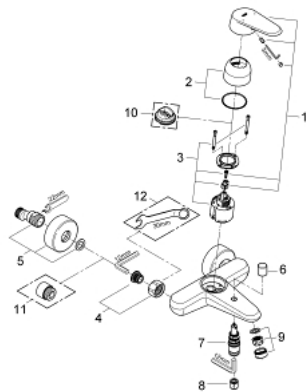

### 33 390 002 EURODISC COSMOPOLITAN SINGLE-LEVER BATH MIXER 1/2"

#### PRODUCT DESCRIPTION

- Colour: chrome
- wall mounted
- metal lever
- GROHE SilkMove 46 mm ceramic cartridge
- GROHE LongLife finish
- adjustable flow rate limiter
- adjustable minimum flow rate 2.5 l/min
- automatic diverter: bath/shower
- mousseur
- integrated non-return valve in the shower outlet
- S-unions
- protected against backflow
- optional temperature limiter
- noise classification 1 in accordance with DIN4109

## 33 390 002 EURODISC COSMOPOLITAN SINGLE-LEVER BATH MIXER 1/2"

### SPARE PARTS

- 1: Lever (Spare part-nr. 46743000)
- 2: Cap (Spare part-nr. 46427000)
- 3: Cartridge (Spare part-nr. 46048000)
- 4: Screw connection 1/2" (Spare part-nr. 45044000)
- 5: S-union (Spare part-nr. 12662000)
- 6: Diverter knob (Spare part-nr. 64309000)
- 7: Diverter (Spare part-nr. 65655000)
- 8: Non-return valve (Spare part-nr. 08565000)
- 9: Mousseur (Spare part-nr. 13952000)
- 10: Temperature limiter (Spare part-nr. 46308000)\*
- 11: Extension 3/4", 20 mm (Spare part-nr. 0713000M)\*
- 12: Special spanner (Spare part-nr. 19377000)\*