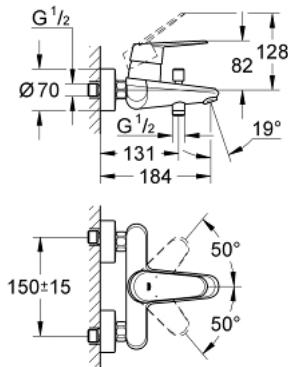

### 33 390 002 EURODISC COSMOPOLITAN SINGLE-LEVER BATH MIXER 1/2"

#### PRODUCT DESCRIPTION

- Colour: chrome
- wall mounted
- metal lever
- GROHE SilkMove 46 mm ceramic cartridge
- GROHE LongLife finish
- adjustable flow rate limiter
- adjustable minimum flow rate 2.5 l/min
- automatic diverter: bath/shower
- mousseur
- integrated non-return valve in the shower outlet
- S-unions
- protected against backflow
- optional temperature limiter
- noise classification 1 in accordance with DIN4109

## 33 390 002 EURODISC COSMOPOLITAN SINGLE-LEVER BATH MIXER 1/2"

### SPARE PARTS

- 1: Lever (Spare part-nr. 46743000)
- 2: Cap (Spare part-nr. 46427000)
- 3: Cartridge (Spare part-nr. 46048000)
- 4: Screw connection 1/2" (Spare part-nr. 45044000)
- 5: S-union (Spare part-nr. 12662000)
- 6: Diverter knob (Spare part-nr. 64309000)
- 7: Diverter (Spare part-nr. 65655000)
- 8: Non-return valve (Spare part-nr. 08565000)
- 9: Mousseur (Spare part-nr. 13952000)
- 10: Temperature limiter (Spare part-nr. 46308000)\*
- 11: Extension 3/4", 20 mm (Spare part-nr. 0713000M)\*
- 12: Special spanner (Spare part-nr. 19377000)\*