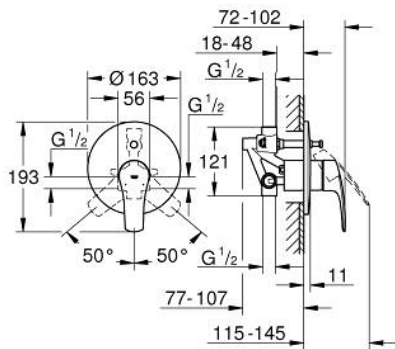

### 33 305 003 EUROSMART SINGLE-LEVER BATH MIXER 1/2"

#### PRODUCT DESCRIPTION

- Colour: chrome
- wall installation
- metal lever
- GROHE SilkMove 46 mm ceramic cartridge
- GROHE LongLife finish
- GROHE FastFixation escutcheon with covered fixation
- consisting of:
- set for final installation (19 450 003)
- rough-in set for wall mounted bath mixer
- adjustable flow rate limiter
- automatic diverter: bath/shower
- metal rosette
- escutcheon- and shaft-sealing
- optional temperature limiter
- professional edition

## 33 305 003 EUROSMART SINGLE-LEVER BATH MIXER 1/2"