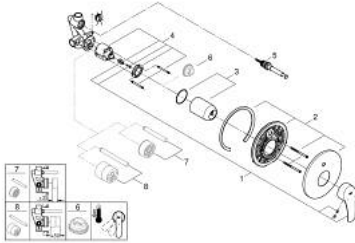

### 33 305 003 EUROSMART SINGLE-LEVER BATH MIXER 1/2"

#### PRODUCT DESCRIPTION

- Colour: chrome
- wall installation
- metal lever
- GROHE SilkMove 46 mm ceramic cartridge
- GROHE LongLife finish
- GROHE FastFixation escutcheon with covered fixation
- consisting of:
- set for final installation (19 450 003)
- rough-in set for wall mounted bath mixer
- adjustable flow rate limiter
- automatic diverter: bath/shower
- metal rosette
- escutcheon- and shaft-sealing
- optional temperature limiter
- professional edition

## 33 305 003 EUROSMART SINGLE-LEVER BATH MIXER 1/2"

### SPARE PARTS

- 1: Lever (Spare part-nr. 48549000)
- 2: Escutcheon (Spare part-nr. 46905000)
- 3: Cap (Spare part-nr. 06874000)
- 4: Cartridge (Spare part-nr. 46048000)
- 5: Diverter (Spare part-nr. 46737000)
- 6: Temperature limiter (Spare part-nr. 46308000)\*
- 7: Extension set (Spare part-nr. 46191000)\*
- 8: Extension set (Spare part-nr. 46343000)\*