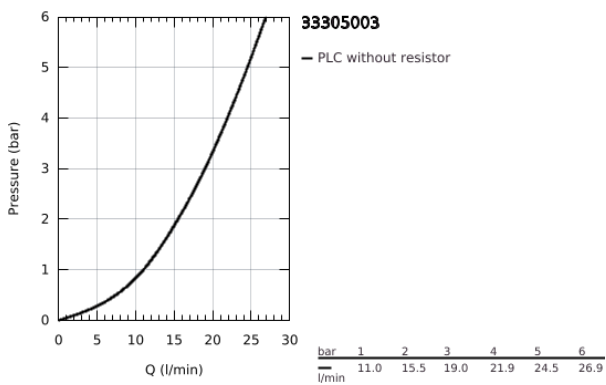

### 33 305 003 EUROSMART SINGLE-LEVER BATH MIXER 1/2"

#### PRODUCT DESCRIPTION

- Colour: chrome
- wall installation
- metal lever
- GROHE SilkMove 46 mm ceramic cartridge
- GROHE LongLife finish
- GROHE FastFixation escutcheon with covered fixation
- consisting of:
- set for final installation (19 450 003)
- rough-in set for wall mounted bath mixer
- adjustable flow rate limiter
- automatic diverter: bath/shower
- metal rosette
- escutcheon- and shaft-sealing
- optional temperature limiter
- professional edition