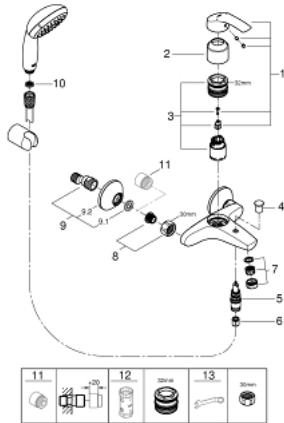

33 302 002 EUROSMART SINGLE-LEVER BATH MIXER 1/2"

PRODUCT DESCRIPTION

- Colour: chrome
- wall mounted
- metal lever
- GROHE SilkMove 35 mm ceramic cartridge
- with temperature limiter
- GROHE LongLife finish
- adjustable flow rate limiter
- automatic diverter: bath/shower
- mousseur
- integrated non-return valve in the shower outlet
- S-unions
- metal wall escutcheons
- protected against backflow
- with shower set
- consisting of:
 - hand shower Tempesta 100, 1 spray, 9.5 l/min (27 923 000)
 - wall shower holder (28 605)
 - shower hose Relexaflex 1500 mm 1/2" x 1/2" (28 151)

33 302 002 EUROSMART SINGLE-LEVER BATH MIXER 1/2"

SPARE PARTS

- 1: Lever (Spare part-nr. 46898000)
 - 2: Cap (Spare part-nr. 46899000)
 - 3: Cartridge (Spare part-nr. 46374000)
 - 4: Diverter knob (Spare part-nr. 65648000)
 - 5: Diverter (Spare part-nr. 65655000)
 - 6: Non-return valve (Spare part-nr. 08565000)
 - 7: Mousseur (Spare part-nr. 13952000)
 - 8: Screw connection 1/2" (Spare part-nr. 45044000)
 - 9: S-union (Spare part-nr. 12075000)
 - 9.1: Seal (Spare part-nr. 0138600M)
 - 9.2: Escutcheon (Spare part-nr. 0221000M)
 - 10: Dirt strainer (Spare part-nr. 0700200M)
 - 11: Extension 3/4", 20 mm (Spare part-nr. 0713000M)*
 - 12: Socket Spanner (Spare part-nr. 19332000)*
 - 13: Special spanner (Spare part-nr. 19377000)*
- * Optional accessories