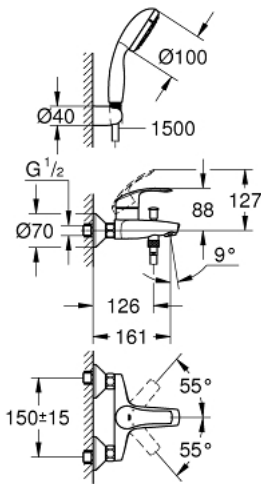

33 302 002 EUROSMART SINGLE-LEVER BATH MIXER 1/2"

PRODUCT DESCRIPTION

- Colour: chrome
- wall mounted
- metal lever
- GROHE SilkMove 35 mm ceramic cartridge
- with temperature limiter
- GROHE LongLife finish
- adjustable flow rate limiter
- automatic diverter: bath/shower
- mousseur
- integrated non-return valve in the shower outlet
- S-unions
- metal wall escutcheons
- protected against backflow
- with shower set
- consisting of:
 - hand shower Tempesta 100, 1 spray, 9.5 l/min (27 923 000)
 - wall shower holder (28 605)
 - shower hose Relexaflex 1500 mm 1/2" x 1/2" (28 151)

33 302 002 EUROSMART SINGLE-LEVER BATH MIXER 1/2"

SPARE PARTS

- 1: Lever (Spare part-nr. 46898000)
 - 2: Cap (Spare part-nr. 46899000)
 - 3: Cartridge (Spare part-nr. 46374000)
 - 4: Diverter knob (Spare part-nr. 65648000)
 - 5: Diverter (Spare part-nr. 65655000)
 - 6: Non-return valve (Spare part-nr. 08565000)
 - 7: Mousseur (Spare part-nr. 13952000)
 - 8: Screw connection 1/2" (Spare part-nr. 45044000)
 - 9: S-union (Spare part-nr. 12075000)
 - 9.1: Seal (Spare part-nr. 0138600M)
 - 9.2: Escutcheon (Spare part-nr. 0221000M)
 - 10: Dirt strainer (Spare part-nr. 0700200M)
 - 11: Extension 3/4", 20 mm (Spare part-nr. 0713000M)*
 - 12: Socket Spanner (Spare part-nr. 19332000)*
 - 13: Special spanner (Spare part-nr. 19377000)*
- * Optional accessories