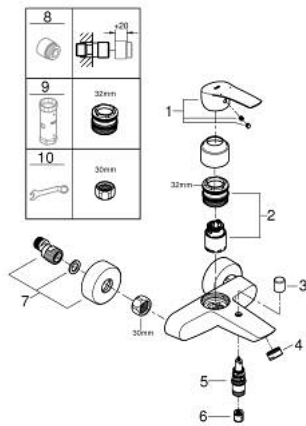

33 300 243 F EUROSMART SINGLE-LEVER BATH MIXER 1/2"

PRODUCT DESCRIPTION

- Colour: matte black
- wall mounted
- metal lever
- GROHE SilkMove 35 mm ceramic cartridge
- adjustable flow rate limiter
- with temperature limiter
- automatic diverter: bath/shower
- mousseur
- integrated non-return valve in the shower outlet
- S-unions
- metal wall escutcheons
- protected against backflow
- professional edition

33 300 243 F EUROSMART SINGLE-LEVER BATH MIXER 1/2"

SPARE PARTS

- 1: Lever (Spare part-nr. 485502430)
- 2: Cartridge (Spare part-nr. 46374000)
- 3: Diverter knob (Spare part-nr. 643092430)
- 4: Flow straightener (Spare part-nr. 139602430)
- 5: Diverter (Spare part-nr. 656552430)
- 6: Non-return valve (Spare part-nr. 49086000)
- 7: S-union (Spare part-nr. 126622430)
- 8: Extension 3/4", 20 mm (Spare part-nr. 0713000M)*
- 9: Socket Spanner (Spare part-nr. 19332000)*
- 10: Special spanner (Spare part-nr. 19377000)*