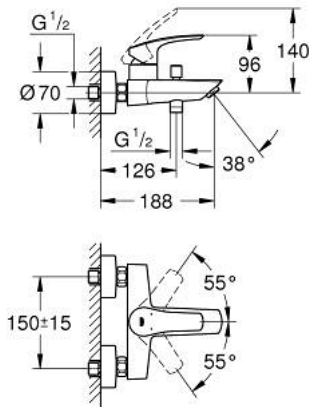

33 300 243 F EUROSMART SINGLE-LEVER BATH MIXER 1/2"

PRODUCT DESCRIPTION

- Colour: matte black
- wall mounted
- metal lever
- GROHE SilkMove 35 mm ceramic cartridge
- adjustable flow rate limiter
- with temperature limiter
- automatic diverter: bath/shower
- mousseur
- integrated non-return valve in the shower outlet
- S-unions
- metal wall escutcheons
- protected against backflow
- professional edition

33 300 243 F EUROSMART SINGLE-LEVER BATH MIXER 1/2"

SPARE PARTS

- 1: Lever (Spare part-nr. 485502430)
- 2: Cartridge (Spare part-nr. 46374000)
- 3: Diverter knob (Spare part-nr. 643092430)
- 4: Flow straightener (Spare part-nr. 139602430)
- 5: Diverter (Spare part-nr. 656552430)
- 6: Non-return valve (Spare part-nr. 49086000)
- 7: S-union (Spare part-nr. 126622430)
- 8: Extension 3/4", 20 mm (Spare part-nr. 0713000M)*
- 9: Socket Spanner (Spare part-nr. 19332000)*
- 10: Special spanner (Spare part-nr. 19377000)*