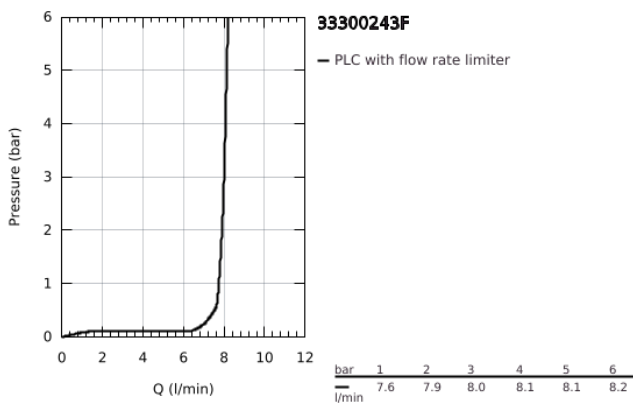

33 300 243 F EUROSMART SINGLE-LEVER BATH MIXER 1/2"

PRODUCT DESCRIPTION

- Colour: matte black
- wall mounted
- metal lever
- GROHE SilkMove 35 mm ceramic cartridge
- adjustable flow rate limiter
- with temperature limiter
- automatic diverter: bath/shower
- mousseur
- integrated non-return valve in the shower outlet
- S-unions
- metal wall escutcheons
- protected against backflow
- professional edition

33 300 243 F EUROSMART SINGLE-LEVER BATH MIXER 1/2"

SPARE PARTS

- 1: Lever (Spare part-nr. 485502430)
- 2: Cartridge (Spare part-nr. 46374000)
- 3: Diverter knob (Spare part-nr. 643092430)
- 4: Flow straightener (Spare part-nr. 139602430)
- 5: Diverter (Spare part-nr. 656552430)
- 6: Non-return valve (Spare part-nr. 49086000)
- 7: S-union (Spare part-nr. 126622430)
- 8: Extension 3/4", 20 mm (Spare part-nr. 0713000M)*
- 9: Socket Spanner (Spare part-nr. 19332000)*
- 10: Special spanner (Spare part-nr. 19377000)*