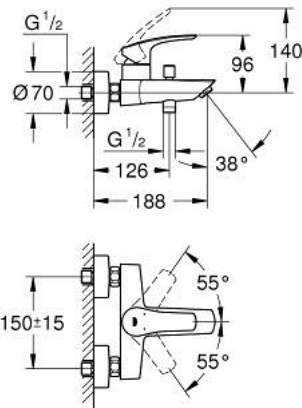

### 33 300 243 3 EUROSMART SINGLE-LEVER BATH MIXER 1/2"

#### PRODUCT DESCRIPTION

- Colour: matte black
- wall mounted
- metal lever
- GROHE SilkMove 35 mm ceramic cartridge
- adjustable flow rate limiter
- with temperature limiter
- automatic diverter: bath/shower
- mousseur
- integrated non-return valve in the shower outlet
- S-unions
- metal wall escutcheons
- protected against backflow
- professional edition

## 33 300 243 3 EUROSMART SINGLE-LEVER BATH MIXER 1/2"

### SPARE PARTS

- 1: Lever (Spare part-nr. 485502430)
- 2: Cartridge (Spare part-nr. 46374000)
- 3: Diverter knob (Spare part-nr. 643092430)
- 4: Mousseur (Spare part-nr. 139412430)
- 5: Diverter (Spare part-nr. 656552430)
- 6: Non-return valve (Spare part-nr. 08565000)
- 7: S-union (Spare part-nr. 126622430)
- 8: Extension 3/4", 20 mm (Spare part-nr. 0713000M)\*
- 9: Socket Spanner (Spare part-nr. 19332000)\*
- 10: Special spanner (Spare part-nr. 19377000)\*