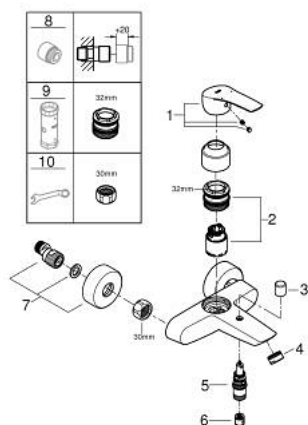

### 33 300 243 3 EUROSMART SINGLE-LEVER BATH MIXER 1/2"

#### PRODUCT DESCRIPTION

- Colour: matte black
- wall mounted
- metal lever
- GROHE SilkMove 35 mm ceramic cartridge
- adjustable flow rate limiter
- with temperature limiter
- automatic diverter: bath/shower
- mousseur
- integrated non-return valve in the shower outlet
- S-unions
- metal wall escutcheons
- protected against backflow
- professional edition

## 33 300 243 3 EUROSMART SINGLE-LEVER BATH MIXER 1/2"

### SPARE PARTS

- 1: Lever (Spare part-nr. 485502430)
- 2: Cartridge (Spare part-nr. 46374000)
- 3: Diverter knob (Spare part-nr. 643092430)
- 4: Mousseur (Spare part-nr. 139412430)
- 5: Diverter (Spare part-nr. 656552430)
- 6: Non-return valve (Spare part-nr. 08565000)
- 7: S-union (Spare part-nr. 126622430)
- 8: Extension 3/4", 20 mm (Spare part-nr. 0713000M)\*
- 9: Socket Spanner (Spare part-nr. 19332000)\*
- 10: Special spanner (Spare part-nr. 19377000)\*