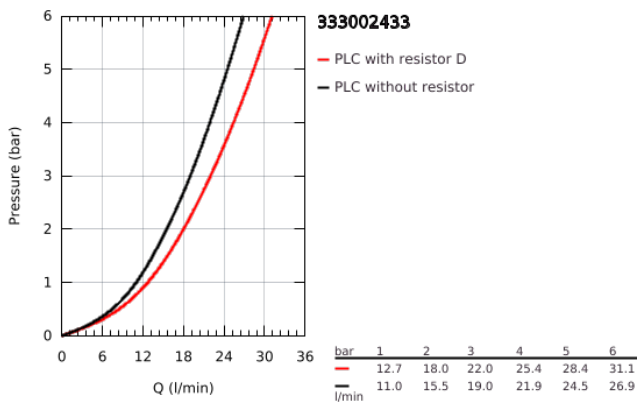

### 33 300 243 3 EUROSMART SINGLE-LEVER BATH MIXER 1/2"

#### PRODUCT DESCRIPTION

- Colour: matte black
- wall mounted
- metal lever
- GROHE SilkMove 35 mm ceramic cartridge
- adjustable flow rate limiter
- with temperature limiter
- automatic diverter: bath/shower
- mousseur
- integrated non-return valve in the shower outlet
- S-unions
- metal wall escutcheons
- protected against backflow
- professional edition