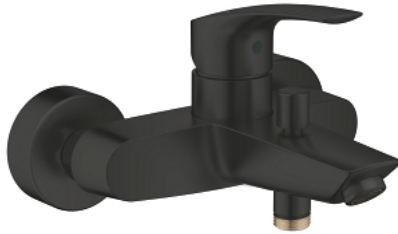

### 33 300 243 3 EUROSMART SINGLE-LEVER BATH MIXER 1/2"

#### PRODUCT DESCRIPTION

- Colour: matte black
- wall mounted
- metal lever
- GROHE SilkMove 35 mm ceramic cartridge
- adjustable flow rate limiter
- with temperature limiter
- automatic diverter: bath/shower
- mousseur
- integrated non-return valve in the shower outlet
- S-unions
- metal wall escutcheons
- protected against backflow
- professional edition

## 33 300 243 3 EUROSMART SINGLE-LEVER BATH MIXER 1/2"