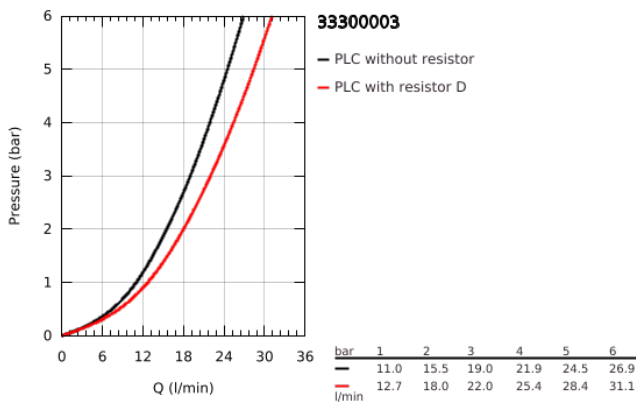

33 300 003 EUROSMART SINGLE-LEVER BATH MIXER 1/2"

PRODUCT DESCRIPTION

- Colour: chrome
- wall mounted
- metal lever
- GROHE SilkMove 35 mm ceramic cartridge
- adjustable flow rate limiter
- with temperature limiter
- GROHE LongLife finish
- automatic diverter: bath/shower
- mousseur
- integrated non-return valve in the shower outlet
- S-unions
- metal wall escutcheons
- protected against backflow
- professional edition

33 300 003 EUROSMART SINGLE-LEVER BATH MIXER 1/2"

SPARE PARTS

- 1: Lever (Spare part-nr. 48550000)
- 2: Cartridge (Spare part-nr. 46374000)
- 3: Diverter knob (Spare part-nr. 64309000)
- 4: Mousseur (Spare part-nr. 13941000)
- 5: Diverter (Spare part-nr. 65655000)
- 6: Non-return valve (Spare part-nr. 08565000)
- 7: S-union (Spare part-nr. 12662000)
- 8: Extension 3/4", 20 mm (Spare part-nr. 0713000M)*
- 9: Socket Spanner (Spare part-nr. 19332000)*
- 10: Special spanner (Spare part-nr. 19377000)*