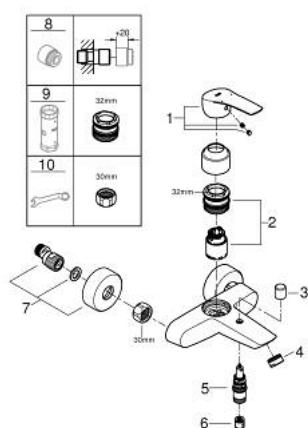

33 300 003 EUROSMART SINGLE-LEVER BATH MIXER 1/2"

PRODUCT DESCRIPTION

- Colour: chrome
- wall mounted
- metal lever
- GROHE SilkMove 35 mm ceramic cartridge
- adjustable flow rate limiter
- with temperature limiter
- GROHE LongLife finish
- automatic diverter: bath/shower
- mousseur
- integrated non-return valve in the shower outlet
- S-unions
- metal wall escutcheons
- protected against backflow
- professional edition

33 300 003 EUROSMART SINGLE-LEVER BATH MIXER 1/2"

SPARE PARTS

- 1: Lever (Spare part-nr. 48550000)
- 2: Cartridge (Spare part-nr. 46374000)
- 3: Diverter knob (Spare part-nr. 64309000)
- 4: Mousseur (Spare part-nr. 13941000)
- 5: Diverter (Spare part-nr. 65655000)
- 6: Non-return valve (Spare part-nr. 08565000)
- 7: S-union (Spare part-nr. 12662000)
- 8: Extension 3/4", 20 mm (Spare part-nr. 0713000M)*
- 9: Socket Spanner (Spare part-nr. 19332000)*
- 10: Special spanner (Spare part-nr. 19377000)*