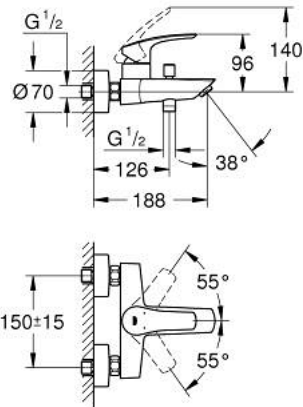

33 300 003 EUROSMART SINGLE-LEVER BATH MIXER 1/2"

PRODUCT DESCRIPTION

- Colour: chrome
- wall mounted
- metal lever
- GROHE SilkMove 35 mm ceramic cartridge
- adjustable flow rate limiter
- with temperature limiter
- GROHE LongLife finish
- automatic diverter: bath/shower
- mousseur
- integrated non-return valve in the shower outlet
- S-unions
- metal wall escutcheons
- protected against backflow
- professional edition

33 300 003 EUROSMART SINGLE-LEVER BATH MIXER 1/2"

SPARE PARTS

- 1: Lever (Spare part-nr. 48550000)
- 2: Cartridge (Spare part-nr. 46374000)
- 3: Diverter knob (Spare part-nr. 64309000)
- 4: Mousseur (Spare part-nr. 13941000)
- 5: Diverter (Spare part-nr. 65655000)
- 6: Non-return valve (Spare part-nr. 08565000)
- 7: S-union (Spare part-nr. 12662000)
- 8: Extension 3/4", 20 mm (Spare part-nr. 0713000M)*
- 9: Socket Spanner (Spare part-nr. 19332000)*
- 10: Special spanner (Spare part-nr. 19377000)*