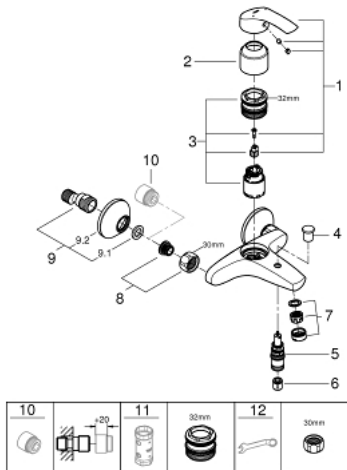

33 300 002 EUROSMART SINGLE-LEVER BATH MIXER 1/2"

PRODUCT DESCRIPTION

- Colour: chrome
- wall mounted
- metal lever
- GROHE SilkMove 35 mm ceramic cartridge
- with temperature limiter
- GROHE LongLife finish
- adjustable flow rate limiter
- automatic diverter: bath/shower
- mousseur
- integrated non-return valve in the shower outlet
- S-unions
- metal wall escutcheons
- protected against backflow

33 300 002 EUROSMART SINGLE-LEVER BATH MIXER 1/2"

SPARE PARTS

- 1: Lever (Spare part-nr. 46898000)
 - 2: Cap (Spare part-nr. 46899000)
 - 3: Cartridge (Spare part-nr. 46374000)
 - 4: Diverter knob (Spare part-nr. 65648000)
 - 5: Diverter (Spare part-nr. 65655000)
 - 6: Non-return valve (Spare part-nr. 08565000)
 - 7: Mousseur (Spare part-nr. 13952000)
 - 8: Screw connection 1/2" (Spare part-nr. 45044000)
 - 9: S-union (Spare part-nr. 12075000)
 - 9.1: Seal (Spare part-nr. 0138600M)
 - 9.2: Escutcheon (Spare part-nr. 0221000M)
 - 10: Extension 3/4", 20 mm (Spare part-nr. 0713000M)*
 - 11: Socket Spanner (Spare part-nr. 19332000)*
 - 12: Special spanner (Spare part-nr. 19377000)*
- * Optional accessories