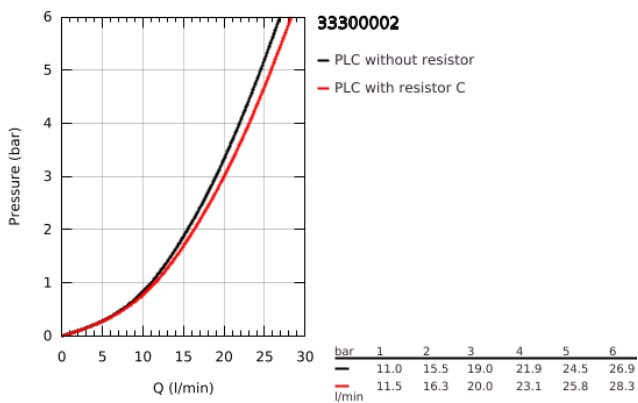

33 300 002 EUROSMART SINGLE-LEVER BATH MIXER 1/2"

PRODUCT DESCRIPTION

- Colour: chrome
- wall mounted
- metal lever
- GROHE SilkMove 35 mm ceramic cartridge
- with temperature limiter
- GROHE LongLife finish
- adjustable flow rate limiter
- automatic diverter: bath/shower
- mousseur
- integrated non-return valve in the shower outlet
- S-unions
- metal wall escutcheons
- protected against backflow

33 300 002 EUROSMART SINGLE-LEVER BATH MIXER 1/2"

SPARE PARTS

- 1: Lever (Spare part-nr. 46898000)
 - 2: Cap (Spare part-nr. 46899000)
 - 3: Cartridge (Spare part-nr. 46374000)
 - 4: Diverter knob (Spare part-nr. 65648000)
 - 5: Diverter (Spare part-nr. 65655000)
 - 6: Non-return valve (Spare part-nr. 08565000)
 - 7: Mousseur (Spare part-nr. 13952000)
 - 8: Screw connection 1/2" (Spare part-nr. 45044000)
 - 9: S-union (Spare part-nr. 12075000)
 - 9.1: Seal (Spare part-nr. 0138600M)
 - 9.2: Escutcheon (Spare part-nr. 0221000M)
 - 10: Extension 3/4", 20 mm (Spare part-nr. 0713000M)*
 - 11: Socket Spanner (Spare part-nr. 19332000)*
 - 12: Special spanner (Spare part-nr. 19377000)*
- * Optional accessories