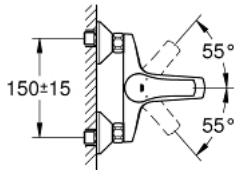

33 300 002 EUROSMART SINGLE-LEVER BATH MIXER 1/2"

PRODUCT DESCRIPTION

- Colour: chrome
- wall mounted
- metal lever
- GROHE SilkMove 35 mm ceramic cartridge
- with temperature limiter
- GROHE LongLife finish
- adjustable flow rate limiter
- automatic diverter: bath/shower
- mousseur
- integrated non-return valve in the shower outlet
- S-unions
- metal wall escutcheons
- protected against backflow

33 300 002 EUROSMART SINGLE-LEVER BATH MIXER 1/2"

SPARE PARTS

- 1: Lever (Spare part-nr. 46898000)
 - 2: Cap (Spare part-nr. 46899000)
 - 3: Cartridge (Spare part-nr. 46374000)
 - 4: Diverter knob (Spare part-nr. 65648000)
 - 5: Diverter (Spare part-nr. 65655000)
 - 6: Non-return valve (Spare part-nr. 08565000)
 - 7: Mousseur (Spare part-nr. 13952000)
 - 8: Screw connection 1/2" (Spare part-nr. 45044000)
 - 9: S-union (Spare part-nr. 12075000)
 - 9.1: Seal (Spare part-nr. 0138600M)
 - 9.2: Escutcheon (Spare part-nr. 0221000M)
 - 10: Extension 3/4", 20 mm (Spare part-nr. 0713000M)*
 - 11: Socket Spanner (Spare part-nr. 19332000)*
 - 12: Special spanner (Spare part-nr. 19377000)*
- * Optional accessories