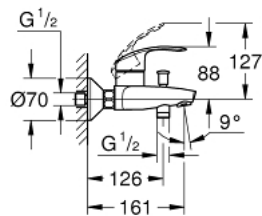

33 300 002 EUROSMART SINGLE-LEVER BATH MIXER 1/2"

PRODUCT DESCRIPTION

- Colour: chrome
- wall mounted
- metal lever
- GROHE SilkMove 35 mm ceramic cartridge
- with temperature limiter
- GROHE LongLife finish
- adjustable flow rate limiter
- automatic diverter: bath/shower
- mousseur
- integrated non-return valve in the shower outlet
- S-unions
- metal wall escutcheons
- protected against backflow

33 300 002 EUROSMART SINGLE-LEVER BATH MIXER 1/2"

SPARE PARTS

- 1: Lever (Spare part-nr. 46898000)
 - 2: Cap (Spare part-nr. 46899000)
 - 3: Cartridge (Spare part-nr. 46374000)
 - 4: Diverter knob (Spare part-nr. 65648000)
 - 5: Diverter (Spare part-nr. 65655000)
 - 6: Non-return valve (Spare part-nr. 08565000)
 - 7: Mousseur (Spare part-nr. 13952000)
 - 8: Screw connection 1/2" (Spare part-nr. 45044000)
 - 9: S-union (Spare part-nr. 12075000)
 - 9.1: Seal (Spare part-nr. 0138600M)
 - 9.2: Escutcheon (Spare part-nr. 0221000M)
 - 10: Extension 3/4", 20 mm (Spare part-nr. 0713000M)*
 - 11: Socket Spanner (Spare part-nr. 19332000)*
 - 12: Special spanner (Spare part-nr. 19377000)*
- * Optional accessories