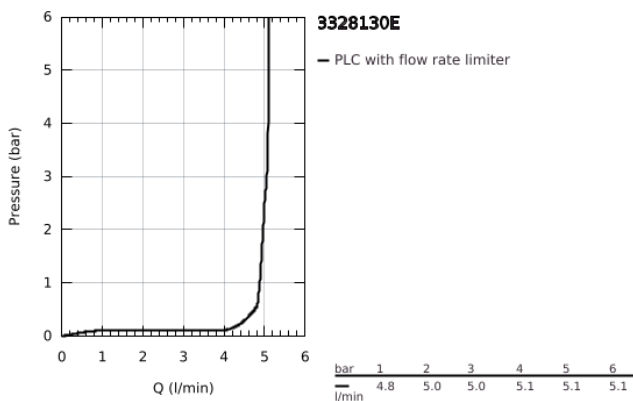

### 33 281 30E EUROSMART SINGLE-LEVER SINK MIXER 1/2"

#### PRODUCT DESCRIPTION

- Colour: chrome
- low spout
- GROHE LongLife finish
- GROHE SilkMove 35 mm ceramic cartridge
- integrated temperature limiter
- adjustable flow rate limiter
- swivel cast spout
- swivel area 140°
- Protected Water Ways no contact of water with lead or nickel inside the tap
- GROHE EcoJoy - less water, perfect flow
- flexible connection hoses
- metal fixation set
- maximum flow rate (at 3 bar): 5 l/min
- professional edition