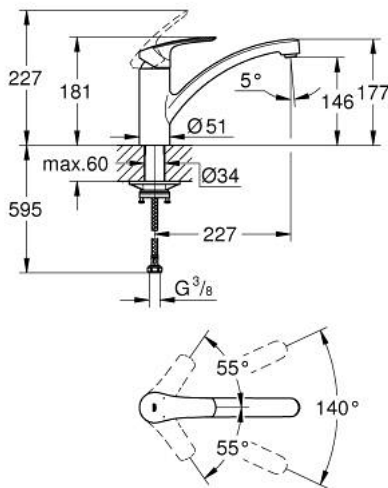

### 33 281 30E EUROSMART SINGLE-LEVER SINK MIXER 1/2"

#### PRODUCT DESCRIPTION

- Colour: chrome
- low spout
- GROHE LongLife finish
- GROHE SilkMove 35 mm ceramic cartridge
- integrated temperature limiter
- adjustable flow rate limiter
- swivel cast spout
- swivel area 140°
- Protected Water Ways no contact of water with lead or nickel inside the tap
- GROHE EcoJoy - less water, perfect flow
- flexible connection hoses
- metal fixation set
- maximum flow rate (at 3 bar): 5 l/min
- professional edition

#### SPARE PARTS

- 1: Lever (Spare part-nr. 48530000)
- 2: Cap (Spare part-nr. 46492000)
- 3: Screw ring (Spare part-nr. 46815000)
- 4: Cartridge (Spare part-nr. 46374000)
- 5: Flow straightener (Spare part-nr. 48377000)
- 6: Shank fastening assembly (Spare part-nr. 48384000)
- 7: Support plate (Spare part-nr. 05334000)
- 8: Socket Spanner (Spare part-nr. 19332000)\*