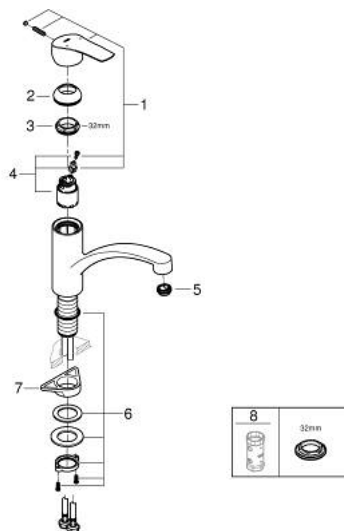

### 33 281 30E EUROSMART SINGLE-LEVER SINK MIXER 1/2"

#### PRODUCT DESCRIPTION

- Colour: chrome
- low spout
- GROHE LongLife finish
- GROHE SilkMove 35 mm ceramic cartridge
- integrated temperature limiter
- adjustable flow rate limiter
- swivel cast spout
- swivel area 140°
- Protected Water Ways no contact of water with lead or nickel inside the tap
- GROHE EcoJoy - less water, perfect flow
- flexible connection hoses
- metal fixation set
- maximum flow rate (at 3 bar): 5 l/min
- professional edition

#### SPARE PARTS

- 1: Lever (Spare part-nr. 48530000)
- 2: Cap (Spare part-nr. 46492000)
- 3: Screw ring (Spare part-nr. 46815000)
- 4: Cartridge (Spare part-nr. 46374000)
- 5: Flow straightener (Spare part-nr. 48377000)
- 6: Shank fastening assembly (Spare part-nr. 48384000)
- 7: Support plate (Spare part-nr. 05334000)
- 8: Socket Spanner (Spare part-nr. 19332000)\*