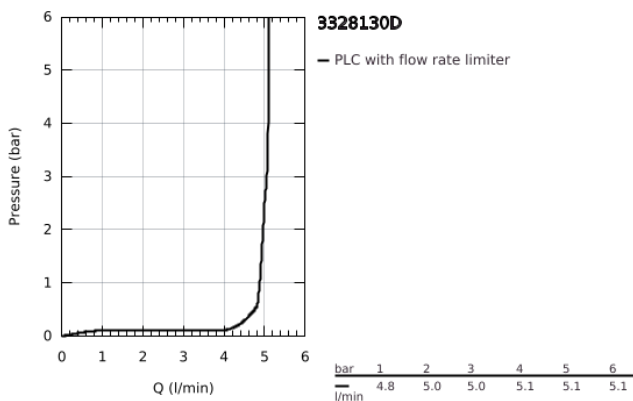

33 281 30D EUROSMART SINGLE-LEVER SINK MIXER 1/2"

PRODUCT DESCRIPTION

- Colour: chrome
- low spout
- single hole installation
- GROHE LongLife finish
- GROHE SilkMove 35 mm ceramic cartridge
- integrated temperature limiter
- adjustable flow rate limiter
- swivel cast spout
- swivel area 140°
- Protected Water Ways no contact of water with lead or nickel inside the tap
- Easy Release Aerator for tool free replacement
- flexible connection hoses
- metal fixation set
- maximum flow rate (at 3 bar): 5 l/min
- minimum pressure 1.0 bar
- professional edition

33 281 30D EUROSART SINGLE-LEVER SINK MIXER 1/2"

SPARE PARTS

- 1: Lever (Spare part-nr. 48530000)
 - 2: Cap (Spare part-nr. 46492000)
 - 3: Screw ring (Spare part-nr. 46815000)
 - 4: Cartridge (Spare part-nr. 46374000)
 - 5: Flow straightener (Spare part-nr. 48377000)
 - 6: Shank fastening assembly (Spare part-nr. 48384000)
 - 7: Support plate (Spare part-nr. 05334000)
 - 8: Socket Spanner (Spare part-nr. 19332000)*
- * Optional accessories