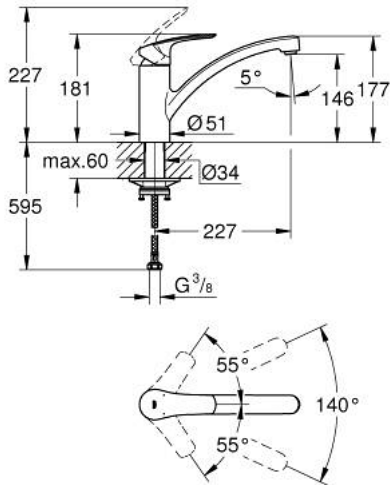

33 281 30D EUROSMART SINGLE-LEVER SINK MIXER 1/2"

PRODUCT DESCRIPTION

- Colour: chrome
- low spout
- single hole installation
- GROHE LongLife finish
- GROHE SilkMove 35 mm ceramic cartridge
- integrated temperature limiter
- adjustable flow rate limiter
- swivel cast spout
- swivel area 140°
- Protected Water Ways no contact of water with lead or nickel inside the tap
- Easy Release Aerator for tool free replacement
- flexible connection hoses
- metal fixation set
- maximum flow rate (at 3 bar): 5 l/min
- minimum pressure 1.0 bar
- professional edition

33 281 30D EUROSART SINGLE-LEVER SINK MIXER 1/2"

SPARE PARTS

- 1: Lever (Spare part-nr. 48530000)
 - 2: Cap (Spare part-nr. 46492000)
 - 3: Screw ring (Spare part-nr. 46815000)
 - 4: Cartridge (Spare part-nr. 46374000)
 - 5: Flow straightener (Spare part-nr. 48377000)
 - 6: Shank fastening assembly (Spare part-nr. 48384000)
 - 7: Support plate (Spare part-nr. 05334000)
 - 8: Socket Spanner (Spare part-nr. 19332000)*
- * Optional accessories