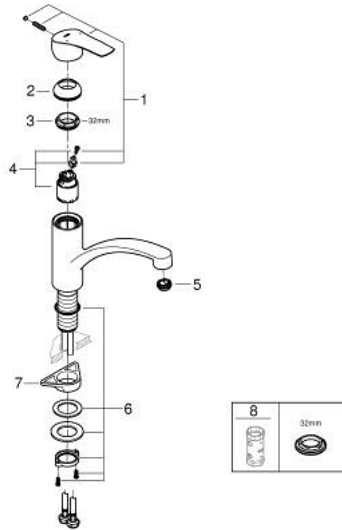

33 281 30D EUROSMART SINGLE-LEVER SINK MIXER 1/2"

PRODUCT DESCRIPTION

- Colour: chrome
- low spout
- single hole installation
- GROHE LongLife finish
- GROHE SilkMove 35 mm ceramic cartridge
- integrated temperature limiter
- adjustable flow rate limiter
- swivel cast spout
- swivel area 140°
- Protected Water Ways no contact of water with lead or nickel inside the tap
- Easy Release Aerator for tool free replacement
- flexible connection hoses
- metal fixation set
- maximum flow rate (at 3 bar): 5 l/min
- minimum pressure 1.0 bar
- professional edition

33 281 30D EUROSART SINGLE-LEVER SINK MIXER 1/2"

SPARE PARTS

- 1: Lever (Spare part-nr. 48530000)
 - 2: Cap (Spare part-nr. 46492000)
 - 3: Screw ring (Spare part-nr. 46815000)
 - 4: Cartridge (Spare part-nr. 46374000)
 - 5: Flow straightener (Spare part-nr. 48377000)
 - 6: Shank fastening assembly (Spare part-nr. 48384000)
 - 7: Support plate (Spare part-nr. 05334000)
 - 8: Socket Spanner (Spare part-nr. 19332000)*
- * Optional accessories