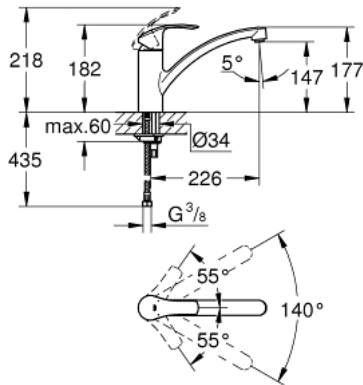

### 33 281 243 D EUROSMART SINGLE-LEVER SINK MIXER 1/2"

#### PRODUCT DESCRIPTION

- Colour: matte black
- low spout
- single hole installation
- GROHE LongLife finish
- GROHE SilkMove 35 mm ceramic cartridge
- integrated temperature limiter
- adjustable flow rate limiter
- swivel cast spout
- swivel area 140°
- Protected Water Ways no contact of water with lead or nickel inside the tap
- Easy Release Aerator for tool free replacement
- flexible connection hoses
- metal fixation set
- maximum flow rate (at 3 bar): 5 l/min
- minimum pressure 1.0 bar
- professional edition