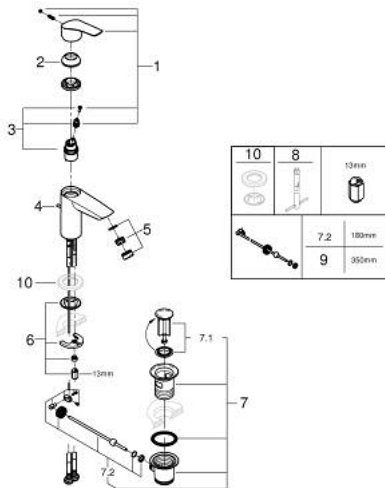

**33 265 30D EUROSART SINGLE-LEVER BASIN MIXER 1/2"
S-SIZE**

PRODUCT DESCRIPTION

- Colour: chrome
- single hole installation
- metal lever
- GROHE SilkMove 28 mm ceramic cartridge
- adjustable flow rate limiter
- with temperature limiter
- GROHE LongLife finish
- Protected Water Ways no contact of water with lead or nickel inside the tap
- GROHE EcoJoy - less water, perfect flow
- maximum flow rate (at 3 bar): 5 l/min
- GROHE FastFixation installation system
- pop-up waste set 1 1/4"
- flexible connection hoses
- professional edition

33 265 30D EUROSART SINGLE-LEVER BASIN MIXER 1/2" S-SIZE

SPARE PARTS

- 1: Lever (Spare part-nr. 48548000)
- 2: Cap (Spare part-nr. 46116000)
- 3: Cartridge (Spare part-nr. 48518000)
- 4: Lift rod (Spare part-nr. 65936PD0)
- 5: flow control AUS (Spare part-nr. 42631000)
- 6: Shank mounting kit (Spare part-nr. 46645000)
- 7: Waste set 1 1/4" (Spare part-nr. 28910000)
- 7.1: Plug (Spare part-nr. 07182000)
- 7.2: Eccentric rod (Spare part-nr. 07052000)
- 8: Mounting wrench (Spare part-nr. 19017000)*
- 9: Eccentric rod (Spare part-nr. 07341000)*
- * Optional accessories