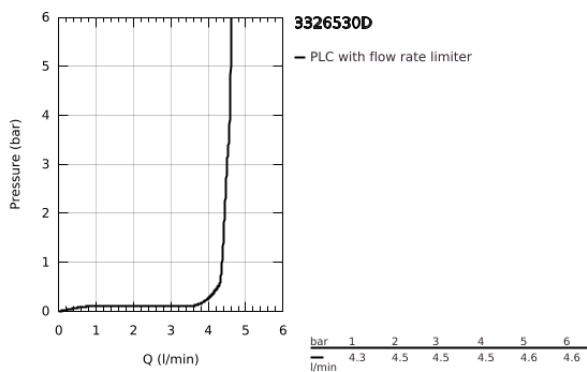

**33 265 30D EUROSART SINGLE-LEVER BASIN MIXER 1/2"
S-SIZE**

PRODUCT DESCRIPTION

- Colour: chrome
- single hole installation
- metal lever
- GROHE SilkMove 28 mm ceramic cartridge
- adjustable flow rate limiter
- with temperature limiter
- GROHE LongLife finish
- Protected Water Ways no contact of water with lead or nickel inside the tap
- GROHE EcoJoy - less water, perfect flow
- maximum flow rate (at 3 bar): 5 l/min
- GROHE FastFixation installation system
- pop-up waste set 1 1/4"
- flexible connection hoses
- professional edition

33 265 30D EUROSART SINGLE-LEVER BASIN MIXER 1/2" S-SIZE

SPARE PARTS

- 1: Lever (Spare part-nr. 48548000)
- 2: Cap (Spare part-nr. 46116000)
- 3: Cartridge (Spare part-nr. 48518000)
- 4: Lift rod (Spare part-nr. 65936PD0)
- 5: flow control AUS (Spare part-nr. 42631000)
- 6: Shank mounting kit (Spare part-nr. 46645000)
- 7: Waste set 1 1/4" (Spare part-nr. 28910000)
- 7.1: Plug (Spare part-nr. 07182000)
- 7.2: Eccentric rod (Spare part-nr. 07052000)
- 8: Mounting wrench (Spare part-nr. 19017000)*
- 9: Eccentric rod (Spare part-nr. 07341000)*
- * Optional accessories