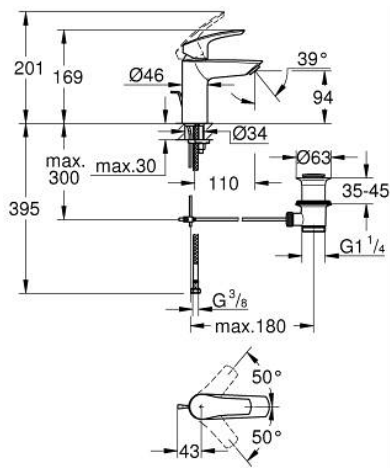

**33 265 30D EUROSART SINGLE-LEVER BASIN MIXER 1/2"
S-SIZE**

PRODUCT DESCRIPTION

- Colour: chrome
- single hole installation
- metal lever
- GROHE SilkMove 28 mm ceramic cartridge
- adjustable flow rate limiter
- with temperature limiter
- GROHE LongLife finish
- Protected Water Ways no contact of water with lead or nickel inside the tap
- GROHE EcoJoy - less water, perfect flow
- maximum flow rate (at 3 bar): 5 l/min
- GROHE FastFixation installation system
- pop-up waste set 1 1/4"
- flexible connection hoses
- professional edition

33 265 30D EUROSART SINGLE-LEVER BASIN MIXER 1/2" S-SIZE

SPARE PARTS

- 1: Lever (Spare part-nr. 48548000)
- 2: Cap (Spare part-nr. 46116000)
- 3: Cartridge (Spare part-nr. 48518000)
- 4: Lift rod (Spare part-nr. 65936PD0)
- 5: flow control AUS (Spare part-nr. 42631000)
- 6: Shank mounting kit (Spare part-nr. 46645000)
- 7: Waste set 1 1/4" (Spare part-nr. 28910000)
- 7.1: Plug (Spare part-nr. 07182000)
- 7.2: Eccentric rod (Spare part-nr. 07052000)
- 8: Mounting wrench (Spare part-nr. 19017000)*
- 9: Eccentric rod (Spare part-nr. 07341000)*
- * Optional accessories