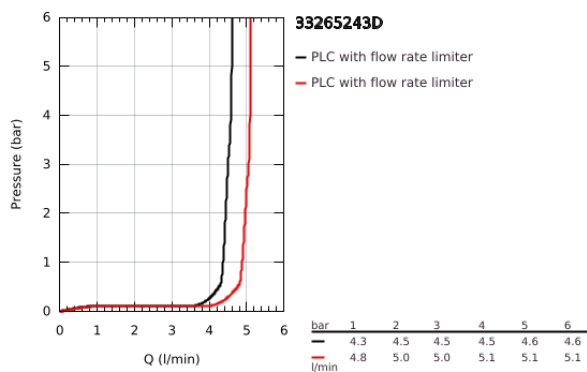

33 265 243 D EUROSART SINGLE-LEVER BASIN MIXER 1/2" S-SIZE

PRODUCT DESCRIPTION

- Colour: matte black
- single hole installation
- metal lever
- GROHE SilkMove 28 mm ceramic cartridge
- adjustable flow rate limiter
- with temperature limiter
- GROHE LongLife finish
- GROHE EcoJoy - less water, perfect flow
- maximum flow rate (at 3 bar): 5 l/min
- Protected Water Ways no contact of water with lead or nickel inside the tap
- GROHE FastFixation installation system
- flexible connection hoses
- pop-up waste set 1 1/4"
- professional edition

33 265 243 D **EUROSMART SINGLE-LEVER BASIN MIXER 1/2"**
S-SIZE

SPARE PARTS

- 1: Lever (Spare part-nr. 485482430)
- 2: cap (Spare part-nr. 461162430)
- 3: Cartridge (Spare part-nr. 48518000)
- 4: lift rod (Spare part-nr. 659362430)
- 5: Mousseur (Spare part-nr. 481592430)
- 6: Shank mounting kit (Spare part-nr. 46645000)
- 7: Waste set 1 1/4" (Spare part-nr. 289102430)
- 7.1: Plug (Spare part-nr. 071822430)
- 7.2: Eccentric rod (Spare part-nr. 07052000)
- 8: Mounting wrench (Spare part-nr. 19017000)*
- 9: Eccentric rod (Spare part-nr. 07341000)*
- * Optional accessories