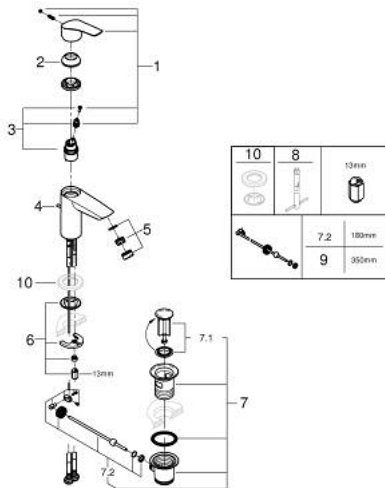

33 265 243 D EUROSART SINGLE-LEVER BASIN MIXER 1/2" S-SIZE

PRODUCT DESCRIPTION

- Colour: matte black
- single hole installation
- metal lever
- GROHE SilkMove 28 mm ceramic cartridge
- adjustable flow rate limiter
- with temperature limiter
- GROHE LongLife finish
- GROHE EcoJoy - less water, perfect flow
- maximum flow rate (at 3 bar): 5 l/min
- Protected Water Ways no contact of water with lead or nickel inside the tap
- GROHE FastFixation installation system
- flexible connection hoses
- pop-up waste set 1 1/4"
- professional edition

33 265 243 D **EUROSMART SINGLE-LEVER BASIN MIXER 1/2"**
S-SIZE

SPARE PARTS

- 1: Lever (Spare part-nr. 485482430)
- 2: cap (Spare part-nr. 461162430)
- 3: Cartridge (Spare part-nr. 48518000)
- 4: lift rod (Spare part-nr. 659362430)
- 5: Mousseur (Spare part-nr. 481592430)
- 6: Shank mounting kit (Spare part-nr. 46645000)
- 7: Waste set 1 1/4" (Spare part-nr. 289102430)
- 7.1: Plug (Spare part-nr. 071822430)
- 7.2: Eccentric rod (Spare part-nr. 07052000)
- 8: Mounting wrench (Spare part-nr. 19017000)*
- 9: Eccentric rod (Spare part-nr. 07341000)*
- * Optional accessories