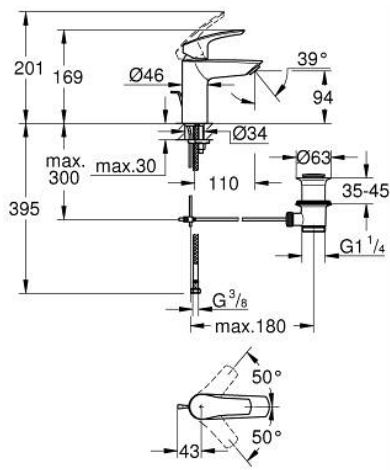

33 265 243 D EUROSART SINGLE-LEVER BASIN MIXER 1/2" S-SIZE

PRODUCT DESCRIPTION

- Colour: matte black
- single hole installation
- metal lever
- GROHE SilkMove 28 mm ceramic cartridge
- adjustable flow rate limiter
- with temperature limiter
- GROHE LongLife finish
- GROHE EcoJoy - less water, perfect flow
- maximum flow rate (at 3 bar): 5 l/min
- Protected Water Ways no contact of water with lead or nickel inside the tap
- GROHE FastFixation installation system
- flexible connection hoses
- pop-up waste set 1 1/4"
- professional edition

33 265 243 D **EUROSMART SINGLE-LEVER BASIN MIXER 1/2"**
S-SIZE

SPARE PARTS

- 1: Lever (Spare part-nr. 485482430)
- 2: cap (Spare part-nr. 461162430)
- 3: Cartridge (Spare part-nr. 48518000)
- 4: lift rod (Spare part-nr. 659362430)
- 5: Mousseur (Spare part-nr. 481592430)
- 6: Shank mounting kit (Spare part-nr. 46645000)
- 7: Waste set 1 1/4" (Spare part-nr. 289102430)
- 7.1: Plug (Spare part-nr. 071822430)
- 7.2: Eccentric rod (Spare part-nr. 07052000)
- 8: Mounting wrench (Spare part-nr. 19017000)*
- 9: Eccentric rod (Spare part-nr. 07341000)*
- * Optional accessories