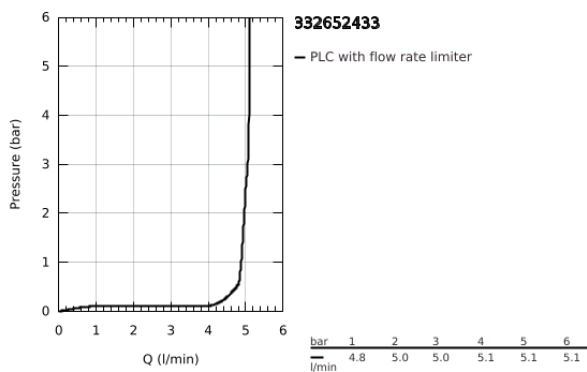

33 265 243 3 **EUROSMART SINGLE-LEVER BASIN MIXER 1/2"**
S-SIZE

PRODUCT DESCRIPTION

- Colour: matte black
- single hole installation
- metal lever
- GROHE SilkMove 28 mm ceramic cartridge
- adjustable flow rate limiter
- with temperature limiter
- GROHE EcoJoy - less water, perfect flow
- maximum flow rate (at 3 bar): 5 l/min
- Protected Water Ways no contact of water with lead or nickel inside the tap
- GROHE FastFixation installation system
- flexible connection hoses
- pop-up waste set 1 1/4"
- professional edition

33 265 243 3 EUROSMART SINGLE-LEVER BASIN MIXER 1/2" S-SIZE

SPARE PARTS

- 1: Lever (Spare part-nr. 485482430)
- 2: cap (Spare part-nr. 461162430)
- 3: Cartridge (Spare part-nr. 48518000)
- 4: lift rod (Spare part-nr. 659362430)
- 5: Mousseur (Spare part-nr. 481592430)
- 6: Shank mounting kit (Spare part-nr. 46645000)
- 7: Waste set 1 1/4" (Spare part-nr. 289102430)
- 7.1: Plug (Spare part-nr. 071822430)
- 7.2: Eccentric rod (Spare part-nr. 07052000)
- 8: Mounting wrench (Spare part-nr. 19017000)*
- 9: Eccentric rod (Spare part-nr. 07341000)*
- * Optional accessories