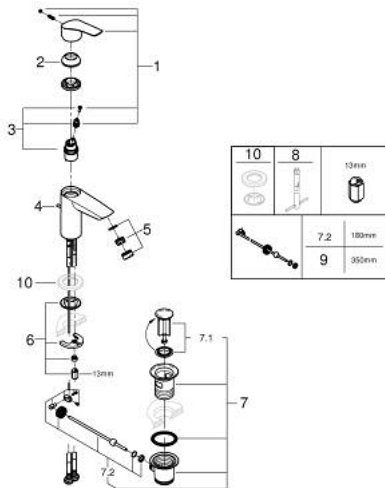

33 265 243 3 **EUROSMART SINGLE-LEVER BASIN MIXER 1/2"**
S-SIZE

PRODUCT DESCRIPTION

- Colour: matte black
- single hole installation
- metal lever
- GROHE SilkMove 28 mm ceramic cartridge
- adjustable flow rate limiter
- with temperature limiter
- GROHE EcoJoy - less water, perfect flow
- maximum flow rate (at 3 bar): 5 l/min
- Protected Water Ways no contact of water with lead or nickel inside the tap
- GROHE FastFixation installation system
- flexible connection hoses
- pop-up waste set 1 1/4"
- professional edition

33 265 243 3 EUROSMART SINGLE-LEVER BASIN MIXER 1/2" S-SIZE

SPARE PARTS

- 1: Lever (Spare part-nr. 485482430)
- 2: cap (Spare part-nr. 461162430)
- 3: Cartridge (Spare part-nr. 48518000)
- 4: lift rod (Spare part-nr. 659362430)
- 5: Mousseur (Spare part-nr. 481592430)
- 6: Shank mounting kit (Spare part-nr. 46645000)
- 7: Waste set 1 1/4" (Spare part-nr. 289102430)
- 7.1: Plug (Spare part-nr. 071822430)
- 7.2: Eccentric rod (Spare part-nr. 07052000)
- 8: Mounting wrench (Spare part-nr. 19017000)*
- 9: Eccentric rod (Spare part-nr. 07341000)*
- * Optional accessories