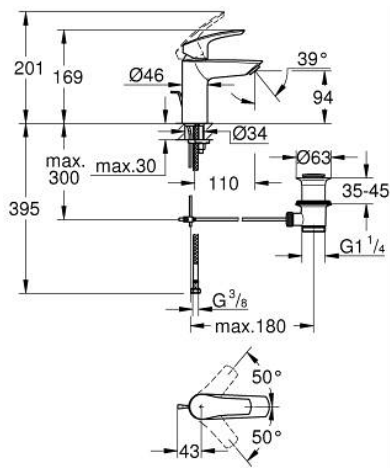

33 265 243 3 **EUROSMART SINGLE-LEVER BASIN MIXER 1/2"**
S-SIZE

PRODUCT DESCRIPTION

- Colour: matte black
- single hole installation
- metal lever
- GROHE SilkMove 28 mm ceramic cartridge
- adjustable flow rate limiter
- with temperature limiter
- GROHE EcoJoy - less water, perfect flow
- maximum flow rate (at 3 bar): 5 l/min
- Protected Water Ways no contact of water with lead or nickel inside the tap
- GROHE FastFixation installation system
- flexible connection hoses
- pop-up waste set 1 1/4"
- professional edition

33 265 243 3 EUROSMART SINGLE-LEVER BASIN MIXER 1/2" S-SIZE

SPARE PARTS

- 1: Lever (Spare part-nr. 485482430)
- 2: cap (Spare part-nr. 461162430)
- 3: Cartridge (Spare part-nr. 48518000)
- 4: lift rod (Spare part-nr. 659362430)
- 5: Mousseur (Spare part-nr. 481592430)
- 6: Shank mounting kit (Spare part-nr. 46645000)
- 7: Waste set 1 1/4" (Spare part-nr. 289102430)
- 7.1: Plug (Spare part-nr. 071822430)
- 7.2: Eccentric rod (Spare part-nr. 07052000)
- 8: Mounting wrench (Spare part-nr. 19017000)*
- 9: Eccentric rod (Spare part-nr. 07341000)*
- * Optional accessories