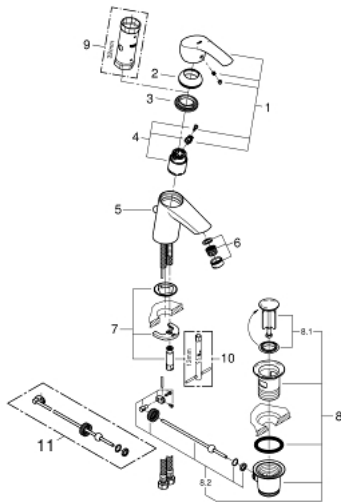

33 265 002 **EUROSMART SINGLE-LEVER BASIN MIXER 1/2"**
S-SIZE

PRODUCT DESCRIPTION

- Colour: chrome
- single hole installation
- metal lever
- GROHE SilkMove 35 mm ceramic cartridge
- adjustable flow rate limiter
- with temperature limiter
- GROHE LongLife finish
- GROHE EcoJoy - less water, perfect flow
- maximum flow rate (at 3 bar): 5 l/min
- GROHE FastFixation installation system
- pop-up waste set 1 1/4"
- flexible connection hoses

33 265 002 **EUROSMART SINGLE-LEVER BASIN MIXER 1/2"**
S-SIZE

SPARE PARTS

- 1: Lever (Spare part-nr. 46897000)
 - 2: Cap (Spare part-nr. 46492000)
 - 3: Screw coupling (Spare part-nr. 46460000)
 - 4: Cartridge (Spare part-nr. 46374000)
 - 5: Pop-up rod (Spare part-nr. 06329000)
 - 6: Mousseur (Spare part-nr. 48159000)
 - 7: Shank mounting kit (Spare part-nr. 46671000)
 - 8: Waste set 1 1/4" (Spare part-nr. 28910000)
 - 8.1: Plug (Spare part-nr. 07182000)
 - 8.2: Eccentric rod (Spare part-nr. 07052000)
 - 9: Socket Spanner (Spare part-nr. 19332000)*
 - 10: Mounting wrench (Spare part-nr. 19017000)*
 - 11: Eccentric rod (Spare part-nr. 07341000)*
- * Optional accessories