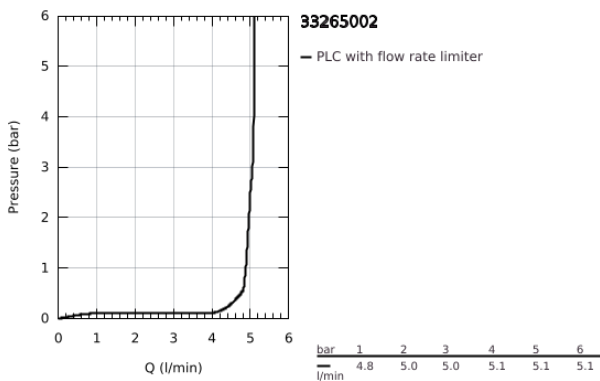

33 265 002 **EUROSMART SINGLE-LEVER BASIN MIXER 1/2"**
S-SIZE

PRODUCT DESCRIPTION

- Colour: chrome
- single hole installation
- metal lever
- GROHE SilkMove 35 mm ceramic cartridge
- adjustable flow rate limiter
- with temperature limiter
- GROHE LongLife finish
- GROHE EcoJoy - less water, perfect flow
- maximum flow rate (at 3 bar): 5 l/min
- GROHE FastFixation installation system
- pop-up waste set 1 1/4"
- flexible connection hoses

33 265 002 **EUROSMART SINGLE-LEVER BASIN MIXER 1/2"**
S-SIZE

SPARE PARTS

- 1: Lever (Spare part-nr. 46897000)
 - 2: Cap (Spare part-nr. 46492000)
 - 3: Screw coupling (Spare part-nr. 46460000)
 - 4: Cartridge (Spare part-nr. 46374000)
 - 5: Pop-up rod (Spare part-nr. 06329000)
 - 6: Mousseur (Spare part-nr. 48159000)
 - 7: Shank mounting kit (Spare part-nr. 46671000)
 - 8: Waste set 1 1/4" (Spare part-nr. 28910000)
 - 8.1: Plug (Spare part-nr. 07182000)
 - 8.2: Eccentric rod (Spare part-nr. 07052000)
 - 9: Socket Spanner (Spare part-nr. 19332000)*
 - 10: Mounting wrench (Spare part-nr. 19017000)*
 - 11: Eccentric rod (Spare part-nr. 07341000)*
- * Optional accessories