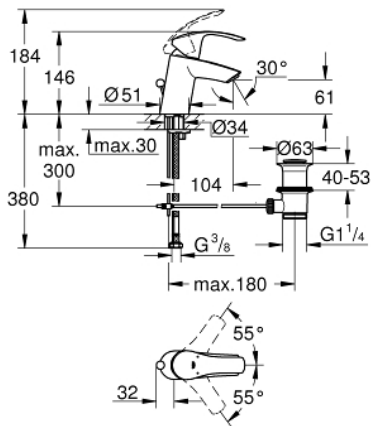

33 265 002 **EUROSMART SINGLE-LEVER BASIN MIXER 1/2"**
S-SIZE

PRODUCT DESCRIPTION

- Colour: chrome
- single hole installation
- metal lever
- GROHE SilkMove 35 mm ceramic cartridge
- adjustable flow rate limiter
- with temperature limiter
- GROHE LongLife finish
- GROHE EcoJoy - less water, perfect flow
- maximum flow rate (at 3 bar): 5 l/min
- GROHE FastFixation installation system
- pop-up waste set 1 1/4"
- flexible connection hoses

33 265 002 **EUROSMART SINGLE-LEVER BASIN MIXER 1/2"**
S-SIZE

SPARE PARTS

- 1: Lever (Spare part-nr. 46897000)
 - 2: Cap (Spare part-nr. 46492000)
 - 3: Screw coupling (Spare part-nr. 46460000)
 - 4: Cartridge (Spare part-nr. 46374000)
 - 5: Pop-up rod (Spare part-nr. 06329000)
 - 6: Mousseur (Spare part-nr. 48159000)
 - 7: Shank mounting kit (Spare part-nr. 46671000)
 - 8: Waste set 1 1/4" (Spare part-nr. 28910000)
 - 8.1: Plug (Spare part-nr. 07182000)
 - 8.2: Eccentric rod (Spare part-nr. 07052000)
 - 9: Socket Spanner (Spare part-nr. 19332000)*
 - 10: Mounting wrench (Spare part-nr. 19017000)*
 - 11: Eccentric rod (Spare part-nr. 07341000)*
- * Optional accessories