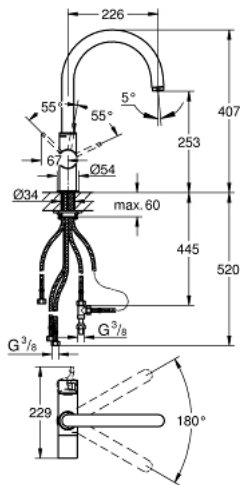

33 251 DC0 GROHE BLUE SINGLE-LEVER SINK MIXER 1/2"

PRODUCT DESCRIPTION

- Colour: supersteel
- C-spout
- single hole installation
- GROHE SilkMove 46 mm ceramic cartridge
- GROHE LongLife finish
- metal lever
- adjustable flow rate limiter
- swivel tubular spout
- separate inner water ways for filtered and non-filtered water
- with integrated drinking water outlet
- with ceramic headpart to shut off drinking water
- mousseur
- flexible connection hoses
- filter for drinking water not included in delivery
- this product contains built-in LED lamps, which cannot be changed:
energy efficiency class: A+

33 251 DC0 GROHE BLUE SINGLE-LEVER SINK MIXER 1/2"

SPARE PARTS

- 1: Handle (Spare part-nr. 48020DC0)
- 1.1: Snap insert (Spare part-nr. 0538600M)
- 2: Headpart (Spare part-nr. 64368000)
- 2.1: O-ring Ø18,2 x Ø1,7 (Spare part-nr. 0392400M)
- 3: Ring (Spare part-nr. 04456000)
- 4: Cap (Spare part-nr. 46116DC0)
- 5: Lever (Spare part-nr. 46653DC0)
- 6: Cartridge (Spare part-nr. 46374000)
- 7: Mousseur (Spare part-nr. 64374DC0)
- 8: Shank mounting kit (Spare part-nr. 46249000)