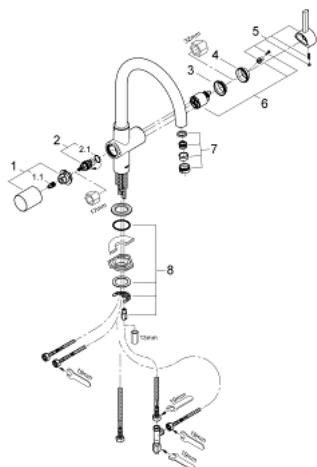

33 251 DC0 GROHE BLUE SINGLE-LEVER SINK MIXER 1/2"

PRODUCT DESCRIPTION

- Colour: supersteel
- C-spout
- single hole installation
- GROHE SilkMove 46 mm ceramic cartridge
- GROHE LongLife finish
- metal lever
- adjustable flow rate limiter
- swivel tubular spout
- separate inner water ways for filtered and non-filtered water
- with integrated drinking water outlet
- with ceramic headpart to shut off drinking water
- mousseur
- flexible connection hoses
- filter for drinking water not included in delivery
- this product contains built-in LED lamps, which cannot be changed:
energy efficiency class: A+

33 251 DC0 GROHE BLUE SINGLE-LEVER SINK MIXER 1/2"

SPARE PARTS

- 1: Handle (Spare part-nr. 48020DC0)
- 1.1: Snap insert (Spare part-nr. 0538600M)
- 2: Headpart (Spare part-nr. 64368000)
- 2.1: O-ring Ø18,2 x Ø1,7 (Spare part-nr. 0392400M)
- 3: Ring (Spare part-nr. 04456000)
- 4: Cap (Spare part-nr. 46116DC0)
- 5: Lever (Spare part-nr. 46653DC0)
- 6: Cartridge (Spare part-nr. 46374000)
- 7: Mousseur (Spare part-nr. 64374DC0)
- 8: Shank mounting kit (Spare part-nr. 46249000)