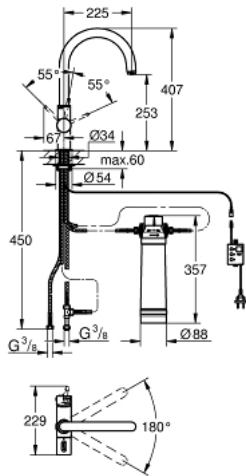

33 249 DC1 GROHE BLUE PURE STARTER KIT

PRODUCT DESCRIPTION

- Colour: supersteel
- consisting of:
 - GROHE Blue single-lever sink mixer with filter function
 - single hole installation
 - C-spout
 - separate handle for filtered water
 - headpart 1/2"
 - GROHE LongLife finish
 - GROHE SilkMove 35 mm ceramic cartridge
 - adjustable flow rate limiter
 - swivel tubular spout
 - swivel area 180°
 - separate inner water ways for filtered and non-filtered water
 - flexible connection hoses
 - type of protection IP 21
 - main switching power supply 100 - 240 V AC 50/60 Hz with safety extra-low voltage (SELV) 6 V DC to filter change display unit
 - GROHE Blue size S filter, filter head with flexible adjustment
 - adjustable for 600 litre, 1500 litre or 3000 litre filter cartridges
 - this product contains built-in LED lamps, which cannot be changed: energy efficiency class: A+