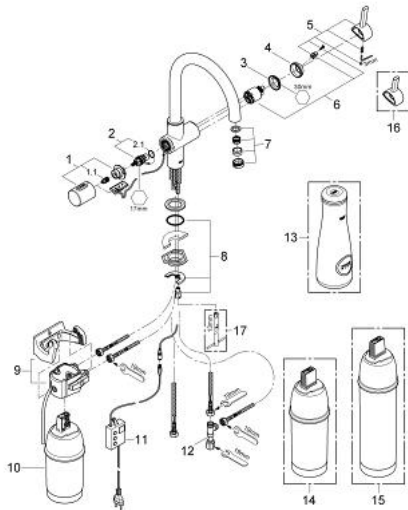

33 249 000 GROHE BLUE PURE STARTER KIT

PRODUCT DESCRIPTION

- Colour: chrome
- consisting of:
 - GROHE Blue single-lever sink mixer with filter function
 - single hole installation
 - C-spout
 - separate handle for filtered water
 - headpart 1/2"
 - GROHE SilkMove 35 mm ceramic cartridge
 - adjustable flow rate limiter
 - GROHE LongLife finish
 - swivel tubular spout
 - swivel area 180°
 - separate inner water ways for filtered and non-filtered water
 - flexible connection hoses
 - type of protection IP 55
 - CE approved
 - main switching power supply 100 - 240 V AC 50/60 Hz with safety extra-low voltage (SELV) 6 V DC to filter change display unit
 - adjustable for 600 litre, 1500 litre or 3000 litre filter cartridges
 - GROHE Blue 600 l filter
 - GROHE Blue size S filter, filter head with flexible adjustment
 - GROHE Blue carafe
 - noise classification 1 in accordance with DIN4109

33 249 000 GROHE BLUE PURE STARTER KIT

SPARE PARTS

- 1: Handle (Spare part-nr. 46652000)
 - 1.1: Snap insert (Spare part-nr. 0538600M)
 - 2: Headpart (Spare part-nr. 64368000)
 - 2.1: O-ring Ø18,2 x Ø1,7 (Spare part-nr. 0392400M)
 - 3: Screw coupling (Spare part-nr. 46460000)
 - 4: Cap (Spare part-nr. 46116000)
 - 5: Lever (Spare part-nr. 46653000)
 - 6: Cartridge (Spare part-nr. 46374000)
 - 7: Mousseur (Spare part-nr. 64374000)
 - 8: Shank mounting kit (Spare part-nr. 46249000)
 - 9: Filter head (Spare part-nr. 64508000)
 - 10: Filter (Spare part-nr. 40404000)
 - 11: Control unit (Spare part-nr. 64510000)
 - 12: T-Connection (Spare part-nr. 41007000)
 - 13: Glass carafe (Spare part-nr. 40405000)*
 - 14: Filter (Spare part-nr. 40430000)*
 - 15: Filter (Spare part-nr. 40412000)*
 - 16: Shorter mixed water lever (Spare part-nr. 40621000)*
 - 17: Mounting wrench (Spare part-nr. 19017000)*
- * Optional accessories