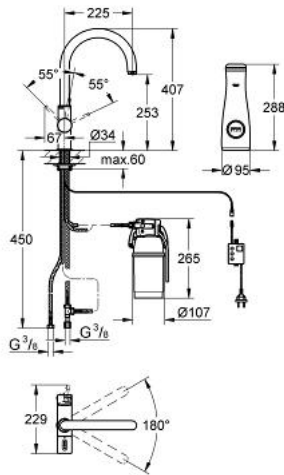

33 249 000 GROHE BLUE PURE STARTER KIT

PRODUCT DESCRIPTION

- Colour: chrome
- consisting of:
 - GROHE Blue single-lever sink mixer with filter function
 - single hole installation
 - C-spout
 - separate handle for filtered water
 - headpart 1/2"
 - GROHE SilkMove 35 mm ceramic cartridge
 - adjustable flow rate limiter
 - GROHE LongLife finish
 - swivel tubular spout
 - swivel area 180°
 - separate inner water ways for filtered and non-filtered water
 - flexible connection hoses
 - type of protection IP 55
 - CE approved
 - main switching power supply 100 - 240 V AC 50/60 Hz with safety extra-low voltage (SELV) 6 V DC to filter change display unit
 - adjustable for 600 litre, 1500 litre or 3000 litre filter cartridges
 - GROHE Blue 600 l filter
 - GROHE Blue size S filter, filter head with flexible adjustment
 - GROHE Blue carafe
 - noise classification 1 in accordance with DIN4109

33 249 000 GROHE BLUE PURE STARTER KIT

SPARE PARTS

- 1: Handle (Spare part-nr. 46652000)
 - 1.1: Snap insert (Spare part-nr. 0538600M)
 - 2: Headpart (Spare part-nr. 64368000)
 - 2.1: O-ring Ø18,2 x Ø1,7 (Spare part-nr. 0392400M)
 - 3: Screw coupling (Spare part-nr. 46460000)
 - 4: Cap (Spare part-nr. 46116000)
 - 5: Lever (Spare part-nr. 46653000)
 - 6: Cartridge (Spare part-nr. 46374000)
 - 7: Mousseur (Spare part-nr. 64374000)
 - 8: Shank mounting kit (Spare part-nr. 46249000)
 - 9: Filter head (Spare part-nr. 64508000)
 - 10: Filter (Spare part-nr. 40404000)
 - 11: Control unit (Spare part-nr. 64510000)
 - 12: T-Connection (Spare part-nr. 41007000)
 - 13: Glass carafe (Spare part-nr. 40405000)*
 - 14: Filter (Spare part-nr. 40430000)*
 - 15: Filter (Spare part-nr. 40412000)*
 - 16: Shorter mixed water lever (Spare part-nr. 40621000)*
 - 17: Mounting wrench (Spare part-nr. 19017000)*
- * Optional accessories