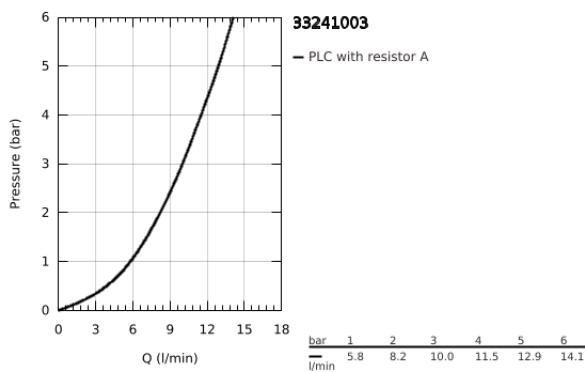

33 241 003 GROHE PLUS SINGLE-LEVER BIDET MIXER 1/2"

PRODUCT DESCRIPTION

- Colour: chrome
- single hole installation
- metal lever
- GROHE SilkMove 28 mm ceramic cartridge
- with temperature limiter
- GROHE LongLife finish
- rapid installation system
- ball-joint mousseur
- pop-up waste set 1 1/4"
- flexible connection hoses
- minimum pressure 1.0 bar

33 241 003 GROHE PLUS SINGLE-LEVER BIDET MIXER 1/2"

SPARE PARTS

- 1: Cartridge (Spare part-nr. 46963000)
 - 2: Flow control set (Spare part-nr. 48470000)
 - 3: Pop-up rod (Spare part-nr. 46739000)
 - 4: Shank fastening assembly (Spare part-nr. 48384000)
 - 5: Waste set 1 1/4" (Spare part-nr. 28910000)
 - 5.1: Plug (Spare part-nr. 07182000)
 - 5.2: Eccentric rod (Spare part-nr. 07052000)
 - 6: Eccentric rod (Spare part-nr. 07341000)*
- * Optional accessories