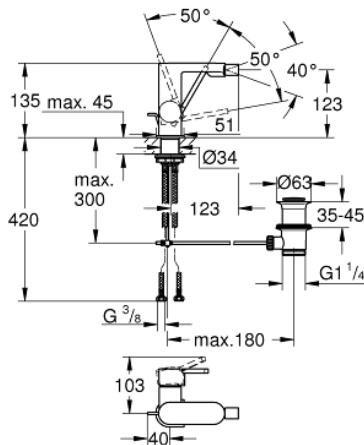

33 241 003 GROHE PLUS SINGLE-LEVER BIDET MIXER 1/2"

PRODUCT DESCRIPTION

- Colour: chrome
- single hole installation
- metal lever
- GROHE SilkMove 28 mm ceramic cartridge
- with temperature limiter
- GROHE LongLife finish
- rapid installation system
- ball-joint mousseur
- pop-up waste set 1 1/4"
- flexible connection hoses
- minimum pressure 1.0 bar

33 241 003 GROHE PLUS SINGLE-LEVER BIDET MIXER 1/2"

SPARE PARTS

- 1: Cartridge (Spare part-nr. 46963000)
 - 2: Flow control set (Spare part-nr. 48470000)
 - 3: Pop-up rod (Spare part-nr. 46739000)
 - 4: Shank fastening assembly (Spare part-nr. 48384000)
 - 5: Waste set 1 1/4" (Spare part-nr. 28910000)
 - 5.1: Plug (Spare part-nr. 07182000)
 - 5.2: Eccentric rod (Spare part-nr. 07052000)
 - 6: Eccentric rod (Spare part-nr. 07341000)*
- * Optional accessories