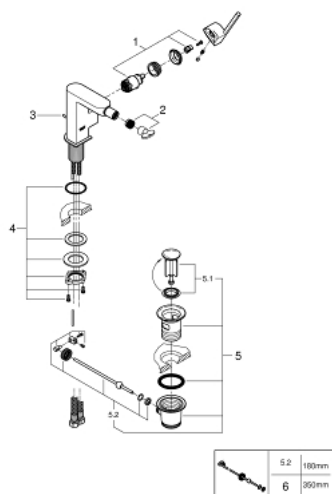

33 241 003 GROHE PLUS SINGLE-LEVER BIDET MIXER 1/2"

PRODUCT DESCRIPTION

- Colour: chrome
- single hole installation
- metal lever
- GROHE SilkMove 28 mm ceramic cartridge
- with temperature limiter
- GROHE LongLife finish
- rapid installation system
- ball-joint mousseur
- pop-up waste set 1 1/4"
- flexible connection hoses
- minimum pressure 1.0 bar

33 241 003 GROHE PLUS SINGLE-LEVER BIDET MIXER 1/2"

SPARE PARTS

- 1: Cartridge (Spare part-nr. 46963000)
 - 2: Flow control set (Spare part-nr. 48470000)
 - 3: Pop-up rod (Spare part-nr. 46739000)
 - 4: Shank fastening assembly (Spare part-nr. 48384000)
 - 5: Waste set 1 1/4" (Spare part-nr. 28910000)
 - 5.1: Plug (Spare part-nr. 07182000)
 - 5.2: Eccentric rod (Spare part-nr. 07052000)
 - 6: Eccentric rod (Spare part-nr. 07341000)*
- * Optional accessories