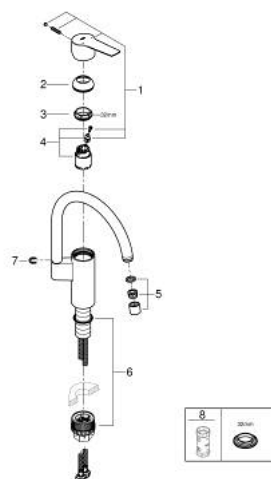

33 202 30D EUROSART SINGLE-LEVER SINK MIXER 1/2"

PRODUCT DESCRIPTION

- Colour: chrome
- high spout
- single hole installation
- GROHE LongLife finish
- GROHE SilkMove 35 mm ceramic cartridge
- integrated temperature limiter
- mousseur
- adjustable flow rate limiter
- swivel tubular spout, swivel area 150°
- Protected Water Ways no contact of water with lead or nickel inside the tap
- flexible connection hoses

- metal fixation set
- maximum flow rate (at 3 bar): 5 l/min
- minimum pressure 1.0 bar
- professional edition

33 202 30D EUROSART SINGLE-LEVER SINK MIXER 1/2"

SPARE PARTS

- 1: Lever (Spare part-nr. 48530000)
- 2: Cap (Spare part-nr. 46492000)
- 3: Screw ring (Spare part-nr. 46815000)
- 4: Cartridge (Spare part-nr. 46374000)
- 5: Mousseur (Spare part-nr. 48419000)
- 6: Mounting set (Spare part-nr. 48477000)
- 7: Safety ring (Spare part-nr. 4826600M)
- 8: Socket Spanner (Spare part-nr. 19332000)*