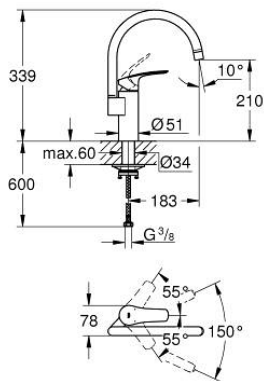

33 202 30D EUROSART SINGLE-LEVER SINK MIXER 1/2"

PRODUCT DESCRIPTION

- Colour: chrome
- high spout
- single hole installation
- GROHE LongLife finish
- GROHE SilkMove 35 mm ceramic cartridge
- integrated temperature limiter
- mousseur
- adjustable flow rate limiter
- swivel tubular spout, swivel area 150°
- Protected Water Ways no contact of water with lead or nickel inside the tap
- flexible connection hoses

- metal fixation set
- maximum flow rate (at 3 bar): 5 l/min
- minimum pressure 1.0 bar
- professional edition

33 202 30D EUROSART SINGLE-LEVER SINK MIXER 1/2"

SPARE PARTS

- 1: Lever (Spare part-nr. 48530000)
- 2: Cap (Spare part-nr. 46492000)
- 3: Screw ring (Spare part-nr. 46815000)
- 4: Cartridge (Spare part-nr. 46374000)
- 5: Mousseur (Spare part-nr. 48419000)
- 6: Mounting set (Spare part-nr. 48477000)
- 7: Safety ring (Spare part-nr. 4826600M)
- 8: Socket Spanner (Spare part-nr. 19332000)*