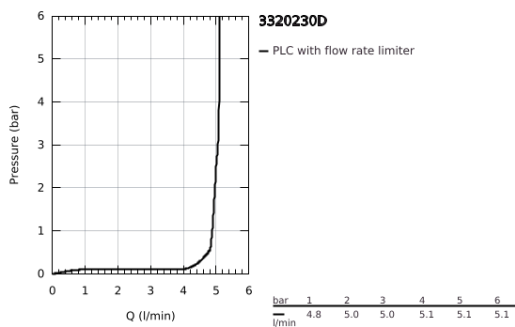

33 202 30D EUROSART SINGLE-LEVER SINK MIXER 1/2"

PRODUCT DESCRIPTION

- Colour: chrome
- high spout
- single hole installation
- GROHE LongLife finish
- GROHE SilkMove 35 mm ceramic cartridge
- integrated temperature limiter
- mousseur
- adjustable flow rate limiter
- swivel tubular spout, swivel area 150°
- Protected Water Ways no contact of water with lead or nickel inside the tap
- flexible connection hoses

- metal fixation set
- maximum flow rate (at 3 bar): 5 l/min
- minimum pressure 1.0 bar
- professional edition

33 202 30D EUROSART SINGLE-LEVER SINK MIXER 1/2"

SPARE PARTS

- 1: Lever (Spare part-nr. 48530000)
- 2: Cap (Spare part-nr. 46492000)
- 3: Screw ring (Spare part-nr. 46815000)
- 4: Cartridge (Spare part-nr. 46374000)
- 5: Mousseur (Spare part-nr. 48419000)
- 6: Mounting set (Spare part-nr. 48477000)
- 7: Safety ring (Spare part-nr. 4826600M)
- 8: Socket Spanner (Spare part-nr. 19332000)*