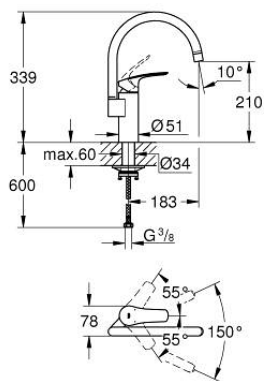

33 202 243 D EUROSMART SINGLE-LEVER SINK MIXER 1/2"

PRODUCT DESCRIPTION

- Colour: matte black
- high spout
- single hole installation
- GROHE LongLife finish
- GROHE SilkMove 35 mm ceramic cartridge
- integrated temperature limiter
- mousseur
- adjustable flow rate limiter
- swivel tubular spout, swivel area 150°
- Protected Water Ways no contact of water with lead or nickel inside the tap
- flexible connection hoses

- metal fixation set
- maximum flow rate (at 3 bar): 5 l/min
- minimum pressure 1.0 bar
- professional edition