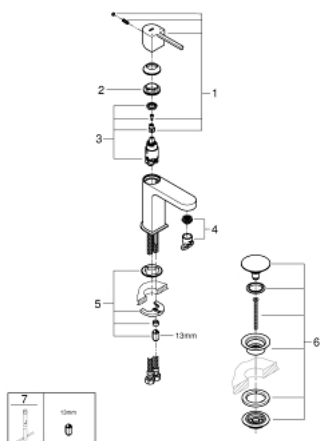

33 163 003 **GROHE PLUS SINGLE-LEVER BASIN MIXER 1/2"**
S-SIZE

PRODUCT DESCRIPTION

- Colour: chrome
- single hole installation
- metal lever
- GROHE SilkMove 28 mm ceramic cartridge
- with temperature limiter
- GROHE LongLife finish
- GROHE EcoJoy - less water, perfect flow
- maximum flow rate (at 3 bar): 5 l/min
- GROHE AquaGuide adjustable mousseur
- GROHE Quickfix Plus installation system
- smooth body with push-open waste set 1 1/4"
- flexible connection hoses

33 163 003 **GROHE PLUS SINGLE-LEVER BASIN MIXER 1/2"**
S-SIZE

SPARE PARTS

- 1: Lever (Spare part-nr. 48452000)
 - 2: Fitting ring (Spare part-nr. 07419000)
 - 3: Cartridge (Spare part-nr. 46580000)
 - 4: Mousseur (Spare part-nr. 48449000)
 - 5: Shank mounting kit (Spare part-nr. 46645000)
 - 6: Waste set with push-open plug (Spare part-nr. 65807000)
 - 7: Mounting wrench (Spare part-nr. 19017000)*
- * Optional accessories