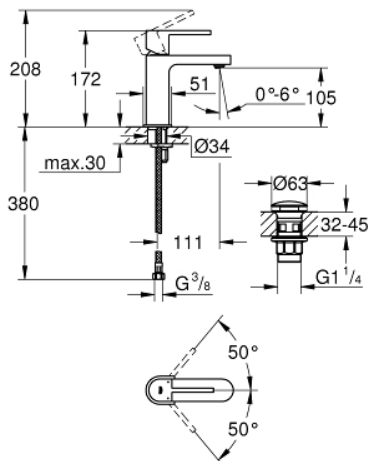

33 163 003 **GROHE PLUS SINGLE-LEVER BASIN MIXER 1/2"**
S-SIZE

PRODUCT DESCRIPTION

- Colour: chrome
- single hole installation
- metal lever
- GROHE SilkMove 28 mm ceramic cartridge
- with temperature limiter
- GROHE LongLife finish
- GROHE EcoJoy - less water, perfect flow
- maximum flow rate (at 3 bar): 5 l/min
- GROHE AquaGuide adjustable mousseur
- GROHE Quickfix Plus installation system
- smooth body with push-open waste set 1 1/4"
- flexible connection hoses

33 163 003 **GROHE PLUS SINGLE-LEVER BASIN MIXER 1/2"**
S-SIZE

SPARE PARTS

- 1: Lever (Spare part-nr. 48452000)
 - 2: Fitting ring (Spare part-nr. 07419000)
 - 3: Cartridge (Spare part-nr. 46580000)
 - 4: Mousseur (Spare part-nr. 48449000)
 - 5: Shank mounting kit (Spare part-nr. 46645000)
 - 6: Waste set with push-open plug (Spare part-nr. 65807000)
 - 7: Mounting wrench (Spare part-nr. 19017000)*
- * Optional accessories