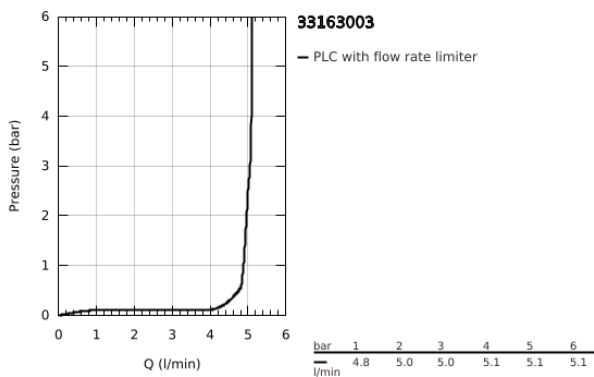

33 163 003 **GROHE PLUS SINGLE-LEVER BASIN MIXER 1/2"**
S-SIZE

PRODUCT DESCRIPTION

- Colour: chrome
- single hole installation
- metal lever
- GROHE SilkMove 28 mm ceramic cartridge
- with temperature limiter
- GROHE LongLife finish
- GROHE EcoJoy - less water, perfect flow
- maximum flow rate (at 3 bar): 5 l/min
- GROHE AquaGuide adjustable mousseur
- GROHE Quickfix Plus installation system
- smooth body with push-open waste set 1 1/4"
- flexible connection hoses

33 163 003 **GROHE PLUS SINGLE-LEVER BASIN MIXER 1/2"**
S-SIZE

SPARE PARTS

- 1: Lever (Spare part-nr. 48452000)
 - 2: Fitting ring (Spare part-nr. 07419000)
 - 3: Cartridge (Spare part-nr. 46580000)
 - 4: Mousseur (Spare part-nr. 48449000)
 - 5: Shank mounting kit (Spare part-nr. 46645000)
 - 6: Waste set with push-open plug (Spare part-nr. 65807000)
 - 7: Mounting wrench (Spare part-nr. 19017000)*
- * Optional accessories