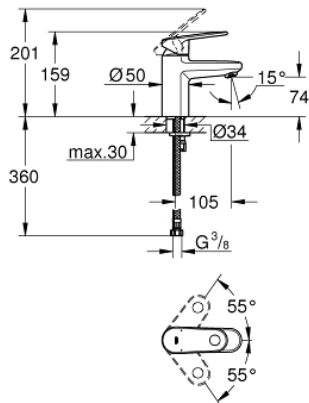

33 163 002 **EUROPLUS SINGLE-LEVER BASIN MIXER 1/2"**
S-SIZE

PRODUCT DESCRIPTION

- Colour: chrome
- single hole installation
- metal lever
- GROHE SilkMove 35 mm ceramic cartridge
- adjustable flow rate limiter
- adjustable minimum flow rate 2.5 l/min
- temperature limiter
- GROHE LongLife finish
- GROHE FastFixation installation system
- SpeedClean mousseur
- smooth body
- flexible connection hoses

33 163 002 **EUROPLUS SINGLE-LEVER BASIN MIXER 1/2"**
S-SIZE

SPARE PARTS

- 1: Lever (Spare part-nr. 46647000)
 - 2: Cap (Spare part-nr. 46492000)
 - 3: Screw coupling (Spare part-nr. 46460000)
 - 4: Cartridge (Spare part-nr. 46374000)
 - 5: Flow straightener (Spare part-nr. 64447000)
 - 6: Shank mounting kit (Spare part-nr. 46645000)
 - 7: Mounting wrench (Spare part-nr. 19017000)*
 - 8: Socket Spanner (Spare part-nr. 19332000)*
- * Optional accessories