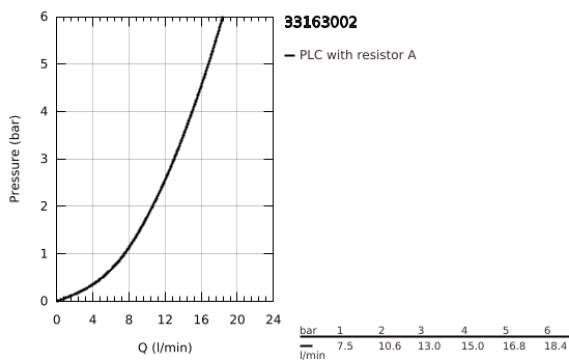

33 163 002 **EUROPLUS SINGLE-LEVER BASIN MIXER 1/2"**
S-SIZE

PRODUCT DESCRIPTION

- Colour: chrome
- single hole installation
- metal lever
- GROHE SilkMove 35 mm ceramic cartridge
- adjustable flow rate limiter
- adjustable minimum flow rate 2.5 l/min
- temperature limiter
- GROHE LongLife finish
- GROHE FastFixation installation system
- SpeedClean mousseur
- smooth body
- flexible connection hoses

33 163 002 **EUROPLUS SINGLE-LEVER BASIN MIXER 1/2"**
S-SIZE

SPARE PARTS

- 1: Lever (Spare part-nr. 46647000)
 - 2: Cap (Spare part-nr. 46492000)
 - 3: Screw coupling (Spare part-nr. 46460000)
 - 4: Cartridge (Spare part-nr. 46374000)
 - 5: Flow straightener (Spare part-nr. 64447000)
 - 6: Shank mounting kit (Spare part-nr. 46645000)
 - 7: Mounting wrench (Spare part-nr. 19017000)*
 - 8: Socket Spanner (Spare part-nr. 19332000)*
- * Optional accessories