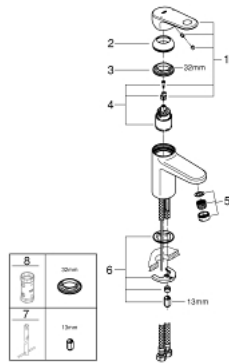

33 163 002 **EUROPLUS SINGLE-LEVER BASIN MIXER 1/2"**
S-SIZE

PRODUCT DESCRIPTION

- Colour: chrome
- single hole installation
- metal lever
- GROHE SilkMove 35 mm ceramic cartridge
- adjustable flow rate limiter
- adjustable minimum flow rate 2.5 l/min
- temperature limiter
- GROHE LongLife finish
- GROHE FastFixation installation system
- SpeedClean mousseur
- smooth body
- flexible connection hoses

33 163 002 **EUROPLUS SINGLE-LEVER BASIN MIXER 1/2"**
S-SIZE

SPARE PARTS

- 1: Lever (Spare part-nr. 46647000)
 - 2: Cap (Spare part-nr. 46492000)
 - 3: Screw coupling (Spare part-nr. 46460000)
 - 4: Cartridge (Spare part-nr. 46374000)
 - 5: Flow straightener (Spare part-nr. 64447000)
 - 6: Shank mounting kit (Spare part-nr. 46645000)
 - 7: Mounting wrench (Spare part-nr. 19017000)*
 - 8: Socket Spanner (Spare part-nr. 19332000)*
- * Optional accessories