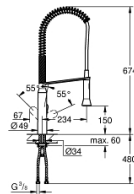

32 950 00D K7 SINGLE-LEVER SINK MIXER 1/2"

PRODUCT DESCRIPTION

- Colour: chrome
- single hole installation
- GROHE LongLife finish
- GROHE SilkMove 35 mm ceramic cartridge
- professional spray
- Dual Spray - switch between mousseur and SpeedClean shower jet using diverter
- automatic return to mousseur
- metal spray
- adjustable flow rate limiter
- swivel spout
- swivel area 140°
- 360° maneuverable spring arm
- protected against backflow
- flexible connection hoses
- rapid installation system
- maximum flow rate (at 3 bar): 5 l/min
- minimum pressure 1.0 bar

32 950 00D K7 SINGLE-LEVER SINK MIXER 1/2"

SPARE PARTS

- 1: Lever (Spare part-nr. 46729000)
 - 2: Cap (Spare part-nr. 46116000)
 - 3: Screw coupling (Spare part-nr. 46460000)
 - 4: Cartridge (Spare part-nr. 46374000)
 - 5: Pull-Out spray (Spare part-nr. 46731000)
 - 5.1: Non-return valve (Spare part-nr. 08565000)
 - 5.2: Mousseur (Spare part-nr. 46711000)
 - 6: Shower hose (Spare part-nr. 46732000)
 - 7: Non-return valve (Spare part-nr. 64689000)
 - 8: Spring (Spare part-nr. 46733SD0)
 - 9: Holder pull out spray (Spare part-nr. 46734000)
 - 10: Shank mounting kit (Spare part-nr. 46671000)
 - 11: Support plate (Spare part-nr. 05334000)
 - 12: Mounting wrench (Spare part-nr. 19017000)*
- * Optional accessories