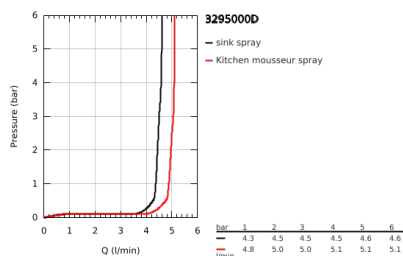

32 950 00D K7 SINGLE-LEVER SINK MIXER 1/2"

PRODUCT DESCRIPTION

- Colour: chrome
- single hole installation
- GROHE LongLife finish
- GROHE SilkMove 35 mm ceramic cartridge
- professional spray
- Dual Spray - switch between mousseur and SpeedClean shower jet using diverter
- automatic return to mousseur
- metal spray
- adjustable flow rate limiter
- swivel spout
- swivel area 140°
- 360° maneuverable spring arm
- protected against backflow
- flexible connection hoses
- rapid installation system
- maximum flow rate (at 3 bar): 5 l/min
- minimum pressure 1.0 bar

32 950 00D K7 SINGLE-LEVER SINK MIXER 1/2"

SPARE PARTS

- 1: Lever (Spare part-nr. 46729000)
 - 2: Cap (Spare part-nr. 46116000)
 - 3: Screw coupling (Spare part-nr. 46460000)
 - 4: Cartridge (Spare part-nr. 46374000)
 - 5: Pull-Out spray (Spare part-nr. 46731000)
 - 5.1: Non-return valve (Spare part-nr. 08565000)
 - 5.2: Mousseur (Spare part-nr. 46711000)
 - 6: Shower hose (Spare part-nr. 46732000)
 - 7: Non-return valve (Spare part-nr. 64689000)
 - 8: Spring (Spare part-nr. 46733SD0)
 - 9: Holder pull out spray (Spare part-nr. 46734000)
 - 10: Shank mounting kit (Spare part-nr. 46671000)
 - 11: Support plate (Spare part-nr. 05334000)
 - 12: Mounting wrench (Spare part-nr. 19017000)*
- * Optional accessories