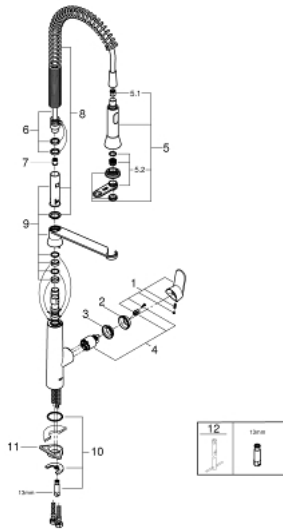

32 950 00D K7 SINGLE-LEVER SINK MIXER 1/2"

PRODUCT DESCRIPTION

- Colour: chrome
- single hole installation
- GROHE LongLife finish
- GROHE SilkMove 35 mm ceramic cartridge
- professional spray
- Dual Spray - switch between mousseur and SpeedClean shower jet using diverter
- automatic return to mousseur
- metal spray
- adjustable flow rate limiter
- swivel spout
- swivel area 140°
- 360° maneuverable spring arm
- protected against backflow
- flexible connection hoses
- rapid installation system
- maximum flow rate (at 3 bar): 5 l/min
- minimum pressure 1.0 bar

32 950 00D K7 SINGLE-LEVER SINK MIXER 1/2"

SPARE PARTS

- 1: Lever (Spare part-nr. 46729000)
 - 2: Cap (Spare part-nr. 46116000)
 - 3: Screw coupling (Spare part-nr. 46460000)
 - 4: Cartridge (Spare part-nr. 46374000)
 - 5: Pull-Out spray (Spare part-nr. 46731000)
 - 5.1: Non-return valve (Spare part-nr. 08565000)
 - 5.2: Mousseur (Spare part-nr. 46711000)
 - 6: Shower hose (Spare part-nr. 46732000)
 - 7: Non-return valve (Spare part-nr. 64689000)
 - 8: Spring (Spare part-nr. 46733SD0)
 - 9: Holder pull out spray (Spare part-nr. 46734000)
 - 10: Shank mounting kit (Spare part-nr. 46671000)
 - 11: Support plate (Spare part-nr. 05334000)
 - 12: Mounting wrench (Spare part-nr. 19017000)*
- * Optional accessories