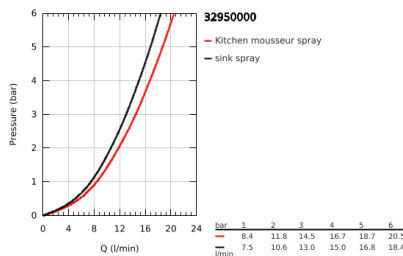

### 32 950 000 K7 SINGLE-LEVER SINK MIXER 1/2"

#### PRODUCT DESCRIPTION

- Colour: chrome
- single hole installation
- GROHE LongLife finish
- GROHE SilkMove 35 mm ceramic cartridge
- professional spray
- Dual Spray - switch between mousseur and SpeedClean shower jet using diverter
- automatic return to mousseur
- metal spray
- adjustable flow rate limiter
- swivel spout
- swivel area 140°
- 360° maneuverable spring arm
- protected against backflow
- flexible connection hoses
- rapid installation system
- maximum flow rate (at 3 bar): 14 l/min
- minimum pressure 1.0 bar

## 32 950 000 K7 SINGLE-LEVER SINK MIXER 1/2"