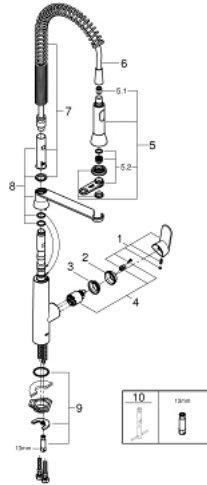

### 32 950 000 K7 SINGLE-LEVER SINK MIXER 1/2"

#### PRODUCT DESCRIPTION

- Colour: chrome
- single hole installation
- GROHE LongLife finish
- GROHE SilkMove 35 mm ceramic cartridge
- professional spray
- Dual Spray - switch between mousseur and SpeedClean shower jet using diverter
- automatic return to mousseur
- metal spray
- adjustable flow rate limiter
- swivel spout
- swivel area 140°
- 360° maneuverable spring arm
- protected against backflow
- flexible connection hoses
- rapid installation system
- maximum flow rate (at 3 bar): 14 l/min
- minimum pressure 1.0 bar

## 32 950 000 K7 SINGLE-LEVER SINK MIXER 1/2"

### SPARE PARTS

- 1: Lever (Spare part-nr. 46729000)
  - 2: Cap (Spare part-nr. 46116000)
  - 3: Screw coupling (Spare part-nr. 46460000)
  - 4: Cartridge (Spare part-nr. 46374000)
  - 5: Pull-Out spray (Spare part-nr. 46731000)
  - 5.1: Non-return valve (Spare part-nr. 08565000)
  - 5.2: Mousseur (Spare part-nr. 46711000)
  - 6: Shower hose (Spare part-nr. 46732000)
  - 7: Spring (Spare part-nr. 46733SD0)
  - 8: Holder pull out spray (Spare part-nr. 46734000)
  - 9: Shank mounting kit (Spare part-nr. 46671000)
  - 10: Socket Spanner (Spare part-nr. 19332000)\*
  - 11: Mounting wrench (Spare part-nr. 19017000)\*
- \* Optional accessories