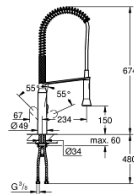

### 32 950 000 K7 SINGLE-LEVER SINK MIXER 1/2"

#### PRODUCT DESCRIPTION

- Colour: chrome
- single hole installation
- GROHE LongLife finish
- GROHE SilkMove 35 mm ceramic cartridge
- professional spray
- Dual Spray - switch between mousseur and SpeedClean shower jet using diverter
- automatic return to mousseur
- metal spray
- adjustable flow rate limiter
- swivel spout
- swivel area 140°
- 360° maneuverable spring arm
- protected against backflow
- flexible connection hoses
- rapid installation system
- maximum flow rate (at 3 bar): 14 l/min
- minimum pressure 1.0 bar

## 32 950 000 K7 SINGLE-LEVER SINK MIXER 1/2"

### SPARE PARTS

- 1: Lever (Spare part-nr. 46729000)
  - 2: Cap (Spare part-nr. 46116000)
  - 3: Screw coupling (Spare part-nr. 46460000)
  - 4: Cartridge (Spare part-nr. 46374000)
  - 5: Pull-Out spray (Spare part-nr. 46731000)
  - 5.1: Non-return valve (Spare part-nr. 08565000)
  - 5.2: Mousseur (Spare part-nr. 46711000)
  - 6: Shower hose (Spare part-nr. 46732000)
  - 7: Spring (Spare part-nr. 46733SD0)
  - 8: Holder pull out spray (Spare part-nr. 46734000)
  - 9: Shank mounting kit (Spare part-nr. 46671000)
  - 10: Socket Spanner (Spare part-nr. 19332000)\*
  - 11: Mounting wrench (Spare part-nr. 19017000)\*
- \* Optional accessories