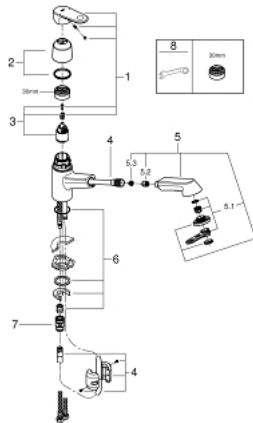

## 32 942 002 EUROPLUS SINGLE-LEVER SINK MIXER 1/2"

### PRODUCT DESCRIPTION

- Colour: chrome
- low spout
- single hole installation
- GROHE LongLife finish
- GROHE SilkMove 35 mm ceramic cartridge
- Pull-Out spray for greater flexibility
- Easy Docking Function guarantees easy retraction and smooth docking back to the starting position
- Dual Spray - switch between mousseur and SpeedClean shower jet using diverter
- automatic return to mousseur
- adjustable flow rate limiter
- swivel area 120°
- metal lever
- protected against backflow
- flexible connection hoses
- rapid installation system
- minimum pressure 1.0 bar

### SPARE PARTS

- 1: Lever (Spare part-nr. 46651000)
  - 2: Cap (Spare part-nr. 46601000)
  - 3: Cartridge (Spare part-nr. 46374000)
  - 4: Hose for sink mixer with pull-out dual spray or mousseur (Spare part-nr. 482 93000)
  - 5: Pull-Out spray (Spare part-nr. 46710000)
  - 5.1: Mousseur (Spare part-nr. 46711000)
  - 5.2: Non-return valve (Spare part-nr. 08565000)
  - 5.3: Dirt strainer (Spare part-nr. 0676800M)
  - 6: Shank mounting kit (Spare part-nr. 46346000)
  - 7: Quick coupling (Spare part-nr. 46338000)
  - 8: Special spanner (Spare part-nr. 19377000)\*
- \* Optional accessories