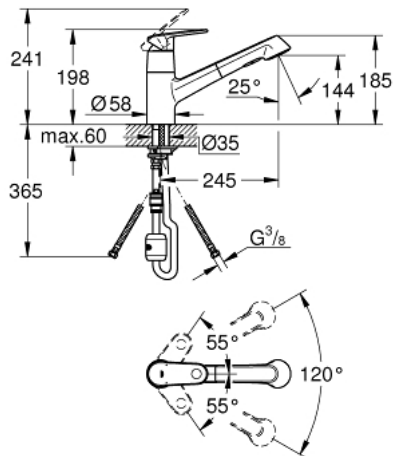

## 32 942 002 EUROPLUS SINGLE-LEVER SINK MIXER 1/2"

### PRODUCT DESCRIPTION

- Colour: chrome
- low spout
- single hole installation
- GROHE LongLife finish
- GROHE SilkMove 35 mm ceramic cartridge
- Pull-Out spray for greater flexibility
- Easy Docking Function guarantees easy retraction and smooth docking back to the starting position
- Dual Spray - switch between mousseur and SpeedClean shower jet using diverter
- automatic return to mousseur
- adjustable flow rate limiter
- swivel area 120°
- metal lever
- protected against backflow
- flexible connection hoses
- rapid installation system
- minimum pressure 1.0 bar

### SPARE PARTS

- 1: Lever (Spare part-nr. 46651000)
  - 2: Cap (Spare part-nr. 46601000)
  - 3: Cartridge (Spare part-nr. 46374000)
  - 4: Hose for sink mixer with pull-out dual spray or mousseur (Spare part-nr. 482 93000)
  - 5: Pull-Out spray (Spare part-nr. 46710000)
  - 5.1: Mousseur (Spare part-nr. 46711000)
  - 5.2: Non-return valve (Spare part-nr. 08565000)
  - 5.3: Dirt strainer (Spare part-nr. 0676800M)
  - 6: Shank mounting kit (Spare part-nr. 46346000)
  - 7: Quick coupling (Spare part-nr. 46338000)
  - 8: Special spanner (Spare part-nr. 19377000)\*
- \* Optional accessories