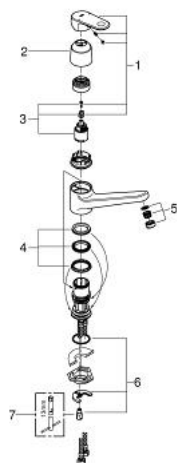

32 941 002 EUROPLUS SINGLE-LEVER SINK MIXER 1/2"

PRODUCT DESCRIPTION

- Colour: chrome
- low spout
- single hole installation
- GROHE LongLife finish
- GROHE SilkMove 35 mm ceramic cartridge
- SpeedClean mousseur
- adjustable flow rate limiter
- swivel cast spout
- swivel area 140°
- metal lever
- flexible connection hoses
- rapid installation system
- minimum pressure 1.0 bar

32 941 002 EUROPLUS SINGLE-LEVER SINK MIXER 1/2"

SPARE PARTS

- 1: Lever (Spare part-nr. 46651000)
 - 2: Cap (Spare part-nr. 46601000)
 - 3: Cartridge (Spare part-nr. 46374000)
 - 4: Seal kit (Spare part-nr. 46429SA0)
 - 5: Mousseur (Spare part-nr. 13929000)
 - 6: Shank mounting kit (Spare part-nr. 46249000)
 - 7: Mounting wrench (Spare part-nr. 19017000)*
- * Optional accessories