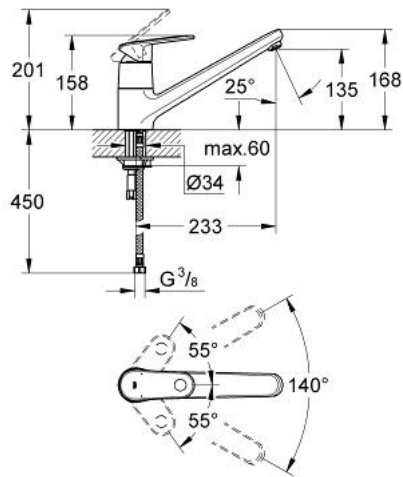

32 941 002 EUROPLUS SINGLE-LEVER SINK MIXER 1/2"

PRODUCT DESCRIPTION

- Colour: chrome
- low spout
- single hole installation
- GROHE LongLife finish
- GROHE SilkMove 35 mm ceramic cartridge
- SpeedClean mousseur
- adjustable flow rate limiter
- swivel cast spout
- swivel area 140°
- metal lever
- flexible connection hoses
- rapid installation system
- minimum pressure 1.0 bar

32 941 002 EUROPLUS SINGLE-LEVER SINK MIXER 1/2"

SPARE PARTS

- 1: Lever (Spare part-nr. 46651000)
 - 2: Cap (Spare part-nr. 46601000)
 - 3: Cartridge (Spare part-nr. 46374000)
 - 4: Seal kit (Spare part-nr. 46429SA0)
 - 5: Mousseur (Spare part-nr. 13929000)
 - 6: Shank mounting kit (Spare part-nr. 46249000)
 - 7: Mounting wrench (Spare part-nr. 19017000)*
- * Optional accessories