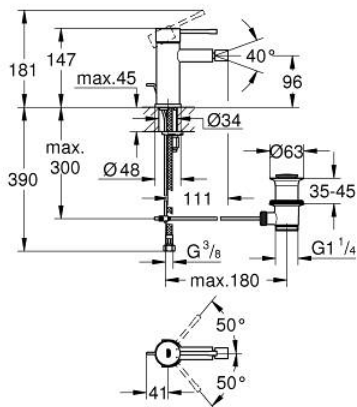

32 935 GN1 **ESSENCE SINGLE-LEVER BIDET MIXER 1/2"**  
**S-SIZE**

**PRODUCT DESCRIPTION**

- Colour: brushed cool sunrise
- single hole installation
- metal lever
- GROHE SilkMove 28 mm ceramic cartridge
- with temperature limiter
- GROHE LongLife finish
- GROHE Quickfix Plus installation system
- ball-joint mousseur
- pop-up waste set 1 1/4"
- flexible connection hoses
- minimum pressure 1.0 bar

## 32 935 GN1 ESSENCE SINGLE-LEVER BIDET MIXER 1/2" S-SIZE

### SPARE PARTS

- 1: Lever (Spare part-nr. 46917GN0)
  - 2: Fitting ring (Spare part-nr. 46715000)
  - 3: Cartridge (Spare part-nr. 46580000)
  - 4: Pop-up rod (Spare part-nr. 46739GN0)
  - 5: Mousseur (Spare part-nr. 13998000)
  - 6: Escutcheon (Spare part-nr. 48603GN0)
  - 7: Shank mounting kit (Spare part-nr. 46645000)
  - 8: Waste set 1 1/4" (Spare part-nr. 28910GN0)
  - 8.1: Plug (Spare part-nr. 07182GN0)
  - 8.2: Eccentric rod (Spare part-nr. 07052000)
  - 9: Mounting wrench (Spare part-nr. 19017000)\*
  - 10: Eccentric rod (Spare part-nr. 07341000)\*
- \* Optional accessories