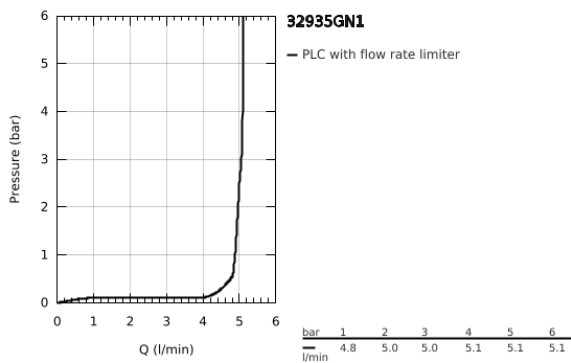

32 935 GN1 **ESSENCE SINGLE-LEVER BIDET MIXER 1/2"**  
**S-SIZE**

**PRODUCT DESCRIPTION**

- Colour: brushed cool sunrise
- single hole installation
- metal lever
- GROHE SilkMove 28 mm ceramic cartridge
- with temperature limiter
- GROHE LongLife finish
- GROHE Quickfix Plus installation system
- ball-joint mousseur
- pop-up waste set 1 1/4"
- flexible connection hoses
- minimum pressure 1.0 bar

## 32 935 GN1 ESSENCE SINGLE-LEVER BIDET MIXER 1/2" S-SIZE